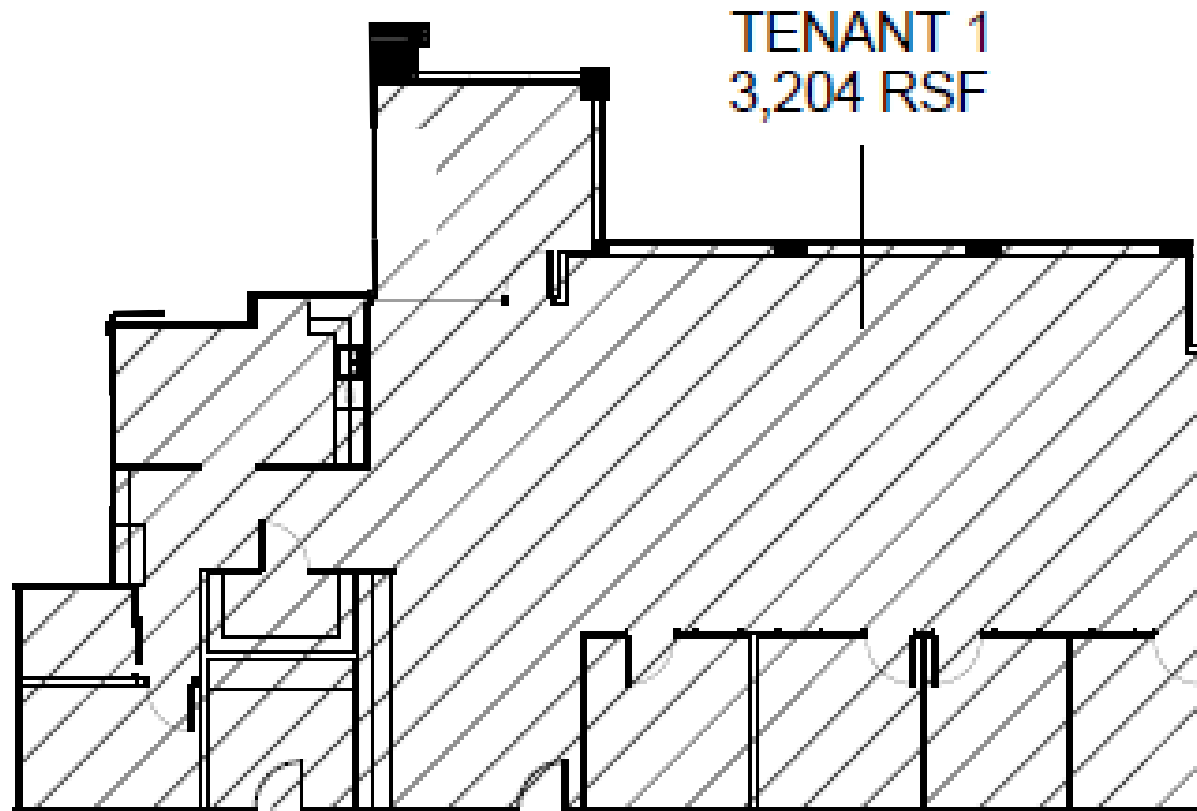

VINEYARD CENTER II | 1452 HUGHES ROAD GRAPEVINE, TX 76051

AVAILABLE

SUITE 110A | 3,204 RSF AVAILABLE

FOR MORE INFORMATION, PLEASE CONTACT:

MATT HURLBUT | 972.998.1998
Principal
Matt.Hurlbut@foundrycommercial.com