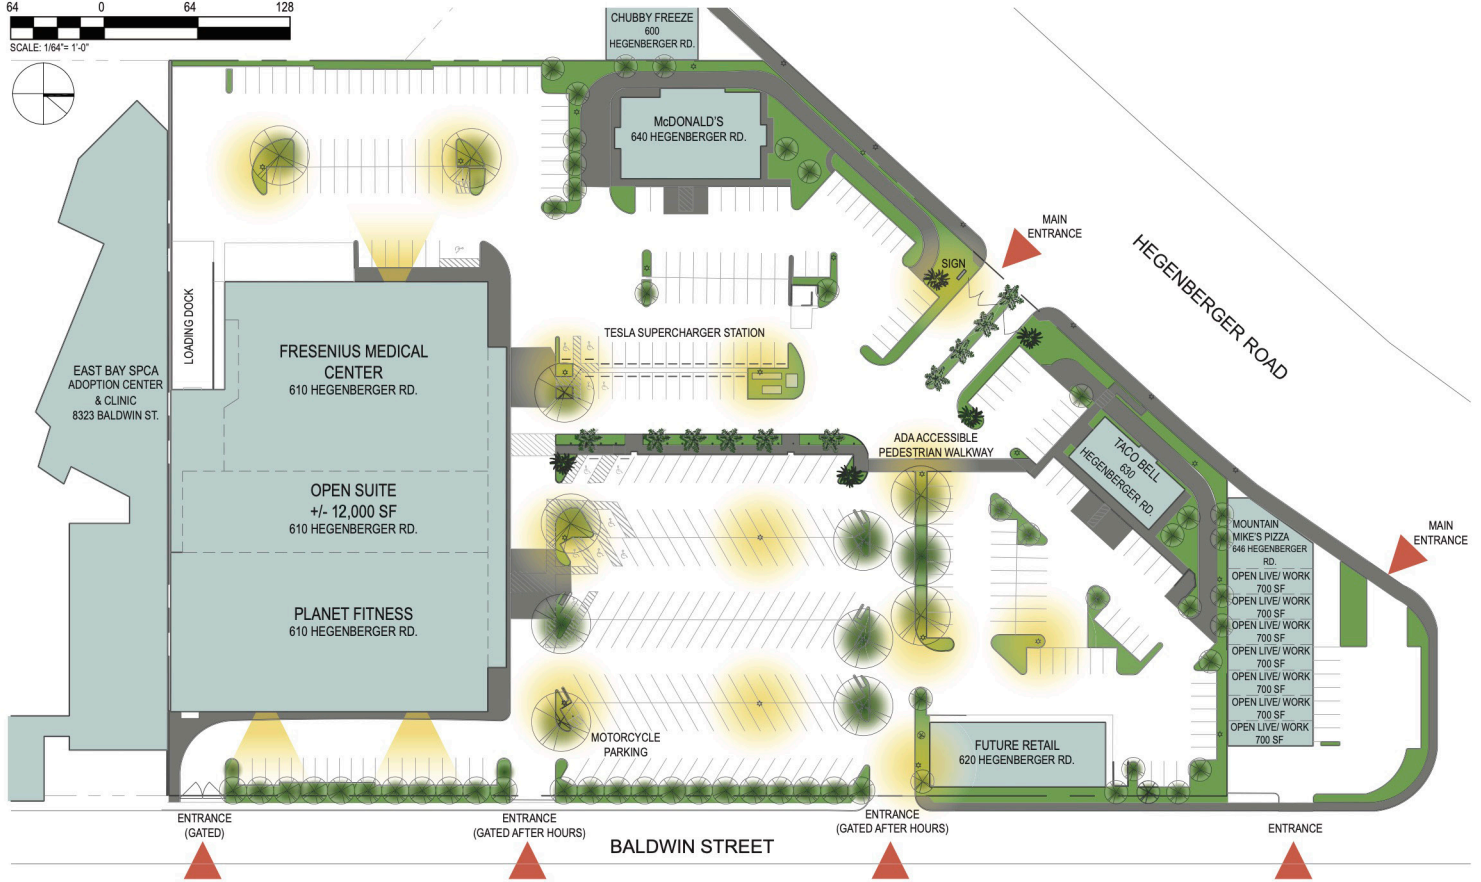

## ±12,000 RSF Available

**RETAIL / FLEX / GROCER**

Direct Entry

Ample Parking

Loading Door

Open Layout

Oakland San Francisco Bay Airport

### COLISEUM CENTER 610-646 HEGENBERGER RD. OAKLAND, CA

SCALE: 1/84" = 1'-0"

Jake Norton

LIC: #01905366  
Vice President  
(925) 360-9746  
jake.norton@transwestern.com