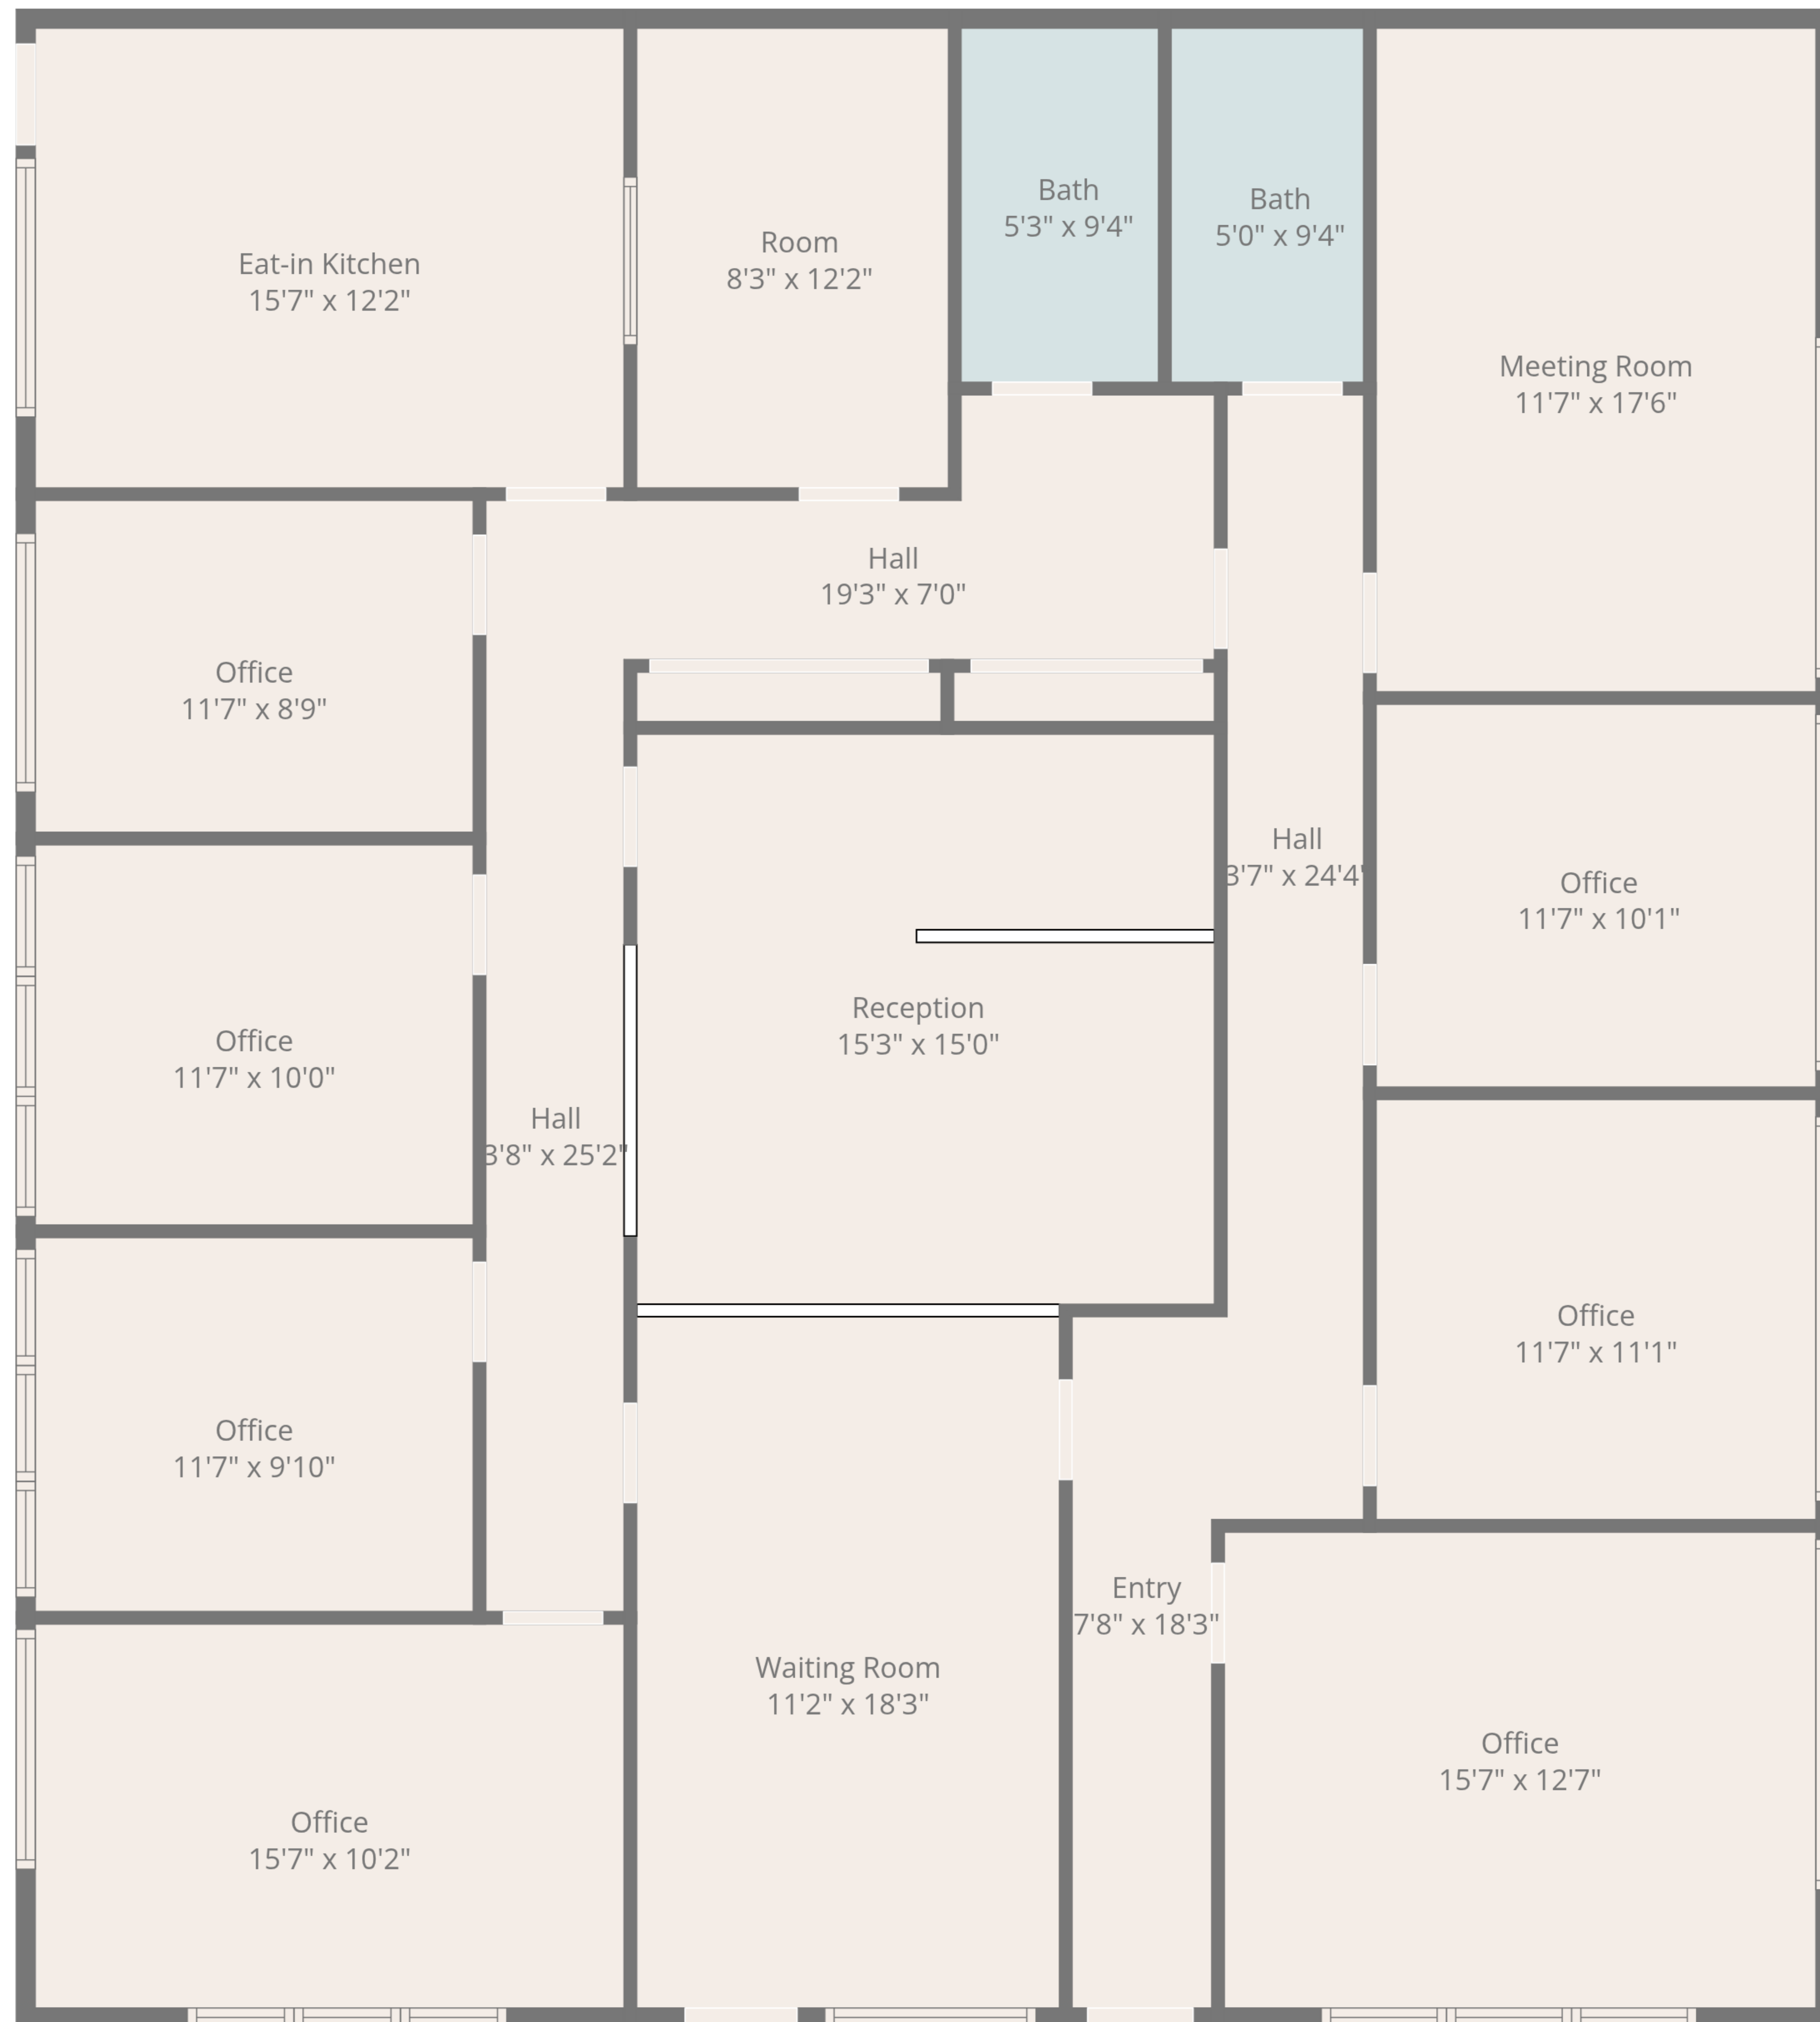

**TOTAL: 2456 sq. ft**  
 1st floor: 2456 sq. ft  
 EXCLUDED AREAS: WALLS: 100 sq. ft

**TOTAL: 2456 sq. ft**  
 1st floor: 2456 sq. ft  
 EXCLUDED AREAS: WALLS: 100 sq. ft

*Jeff Youngblood*  
 PHOTOGRAPHY

Floor Plan Created By Cubicasa App. Measurements Deemed Highly Reliable But Not Guaranteed.