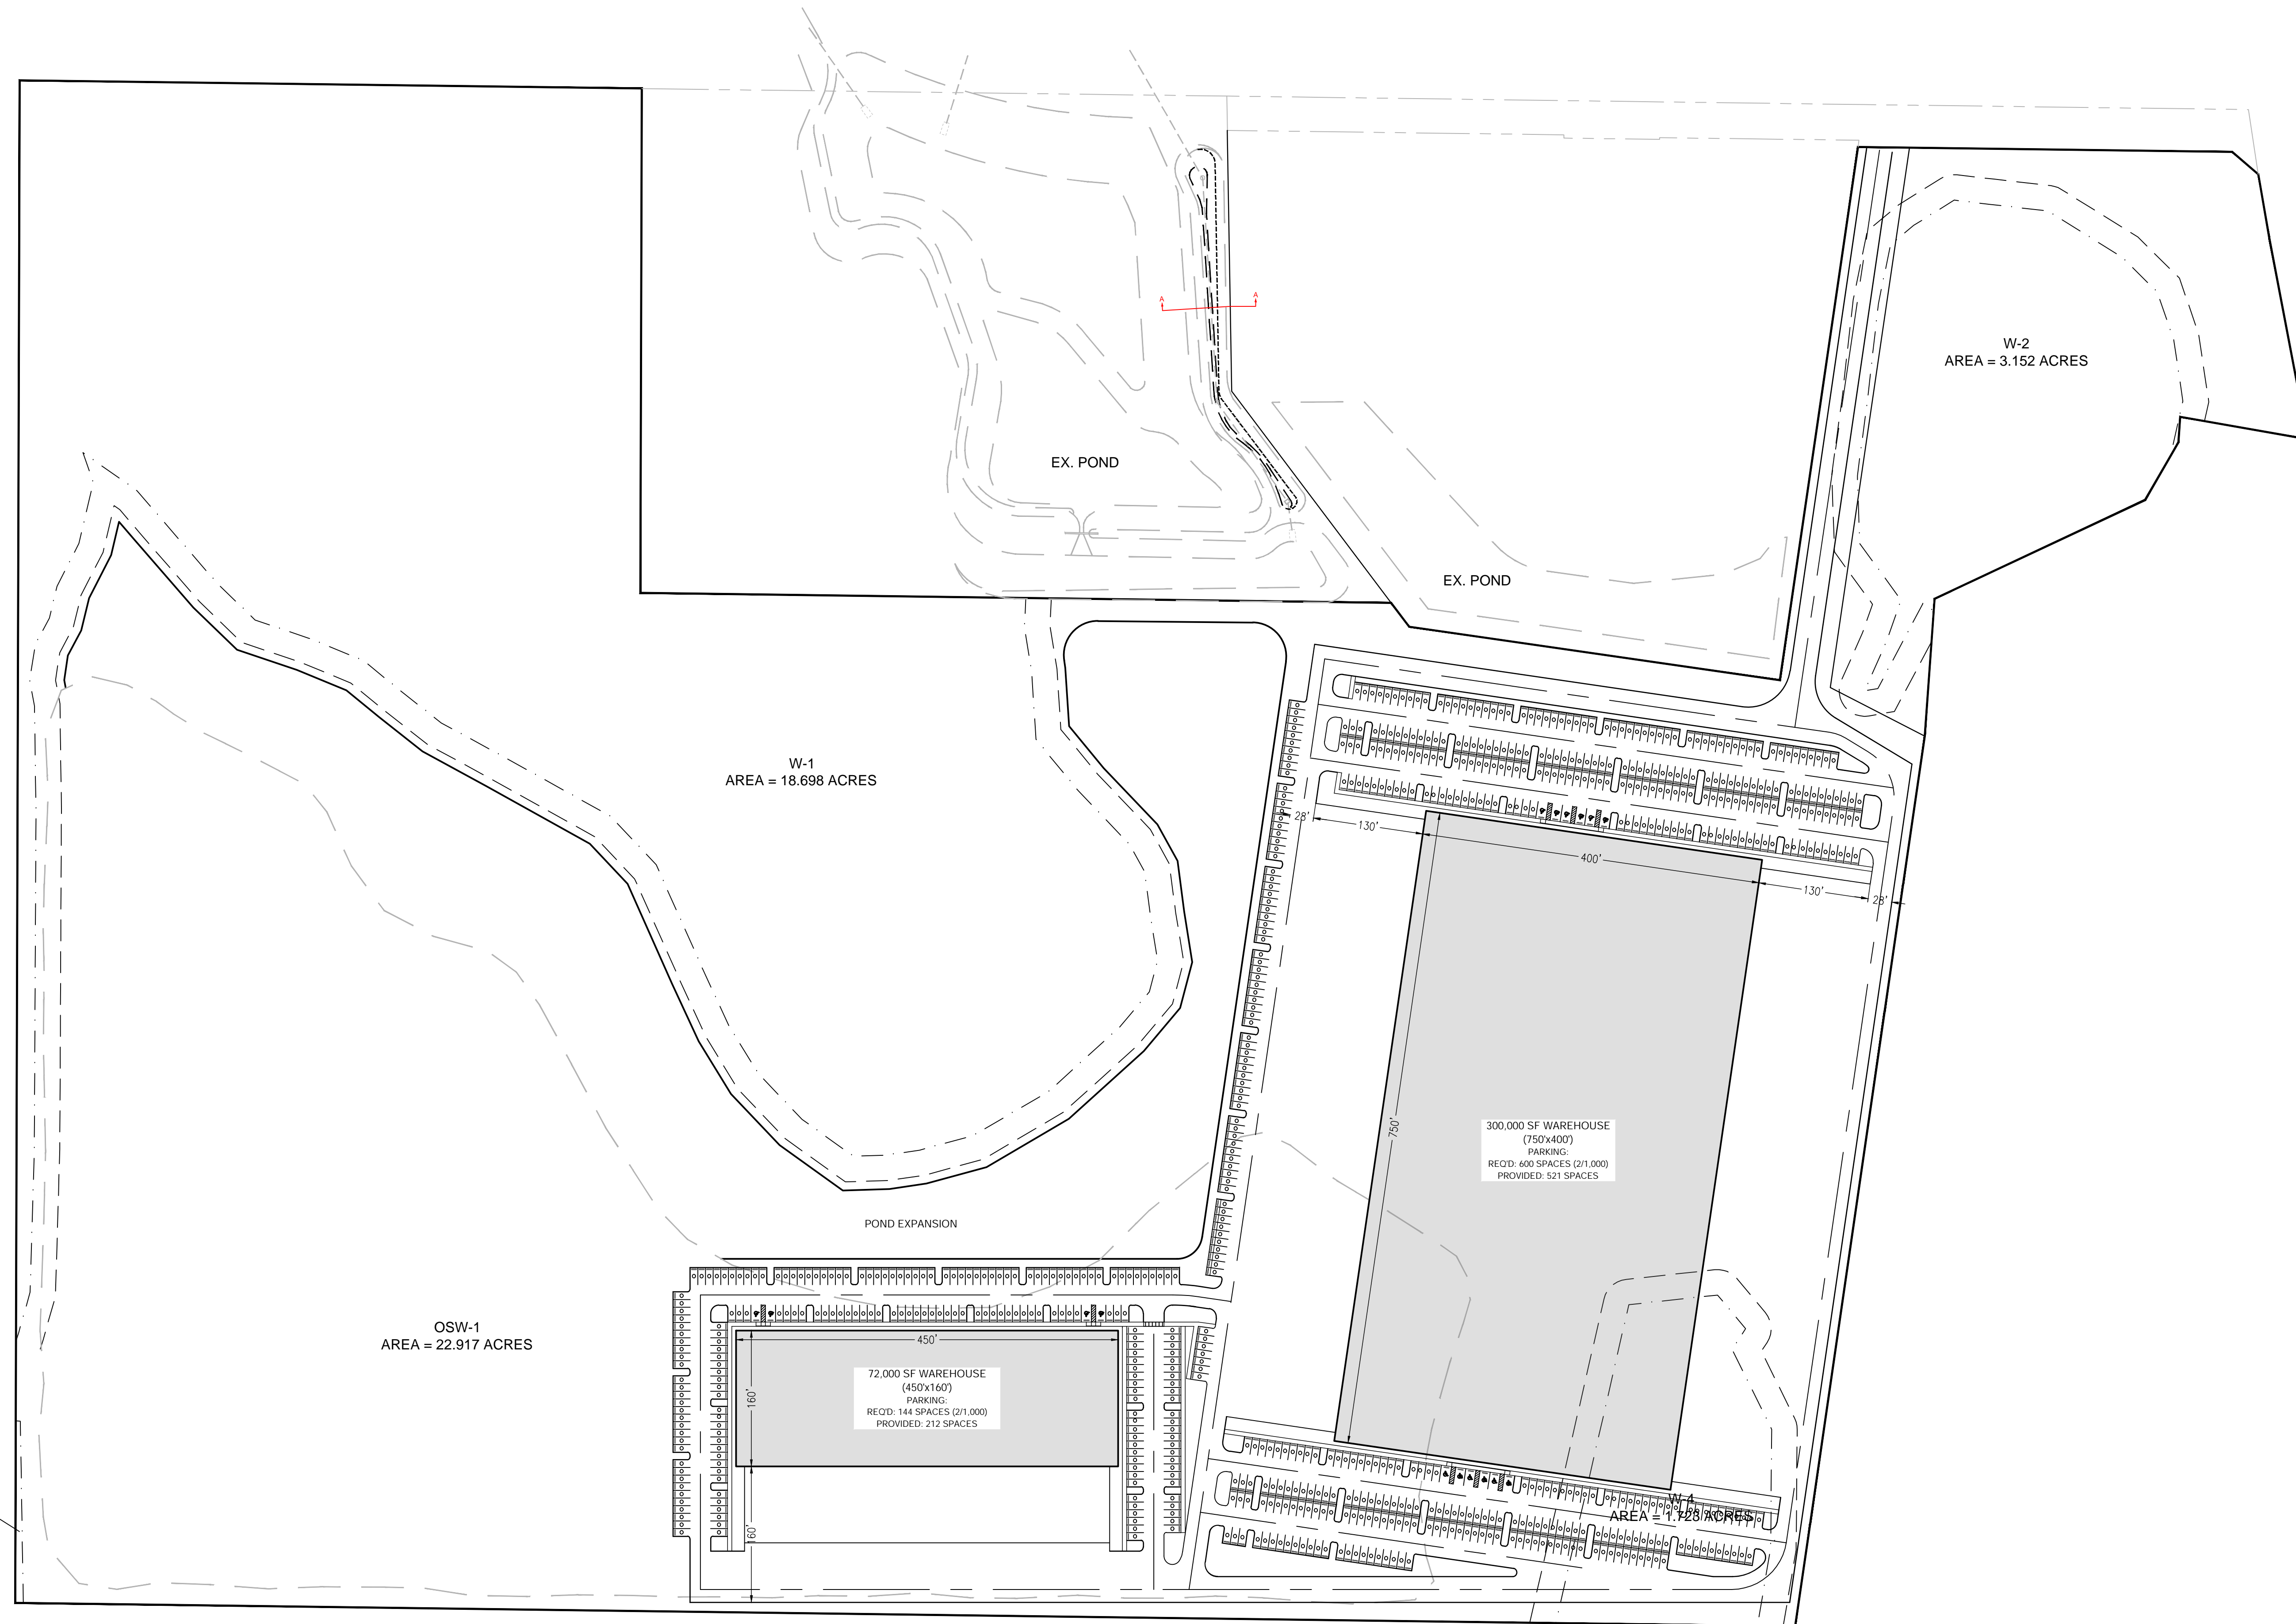

File: R:\Projects\Harrod Interlaken CC\Plans\Interlaken Con BASE3; Plotted: 1/28/2025 3:29 PM by FLODELIZA DIMAKILING; Saved: 1/28/2025 3:00 PM by FLOR

NO.	DATE	BY	DESCRIPTION
1			
2			
3			
4			
5			
6			

CONCEPT PLAN C

INTERLAKEN
 HARROD PROPERTIES
 5550 E. EXPANSE SUITE 550
 TAMPA, FL 33609