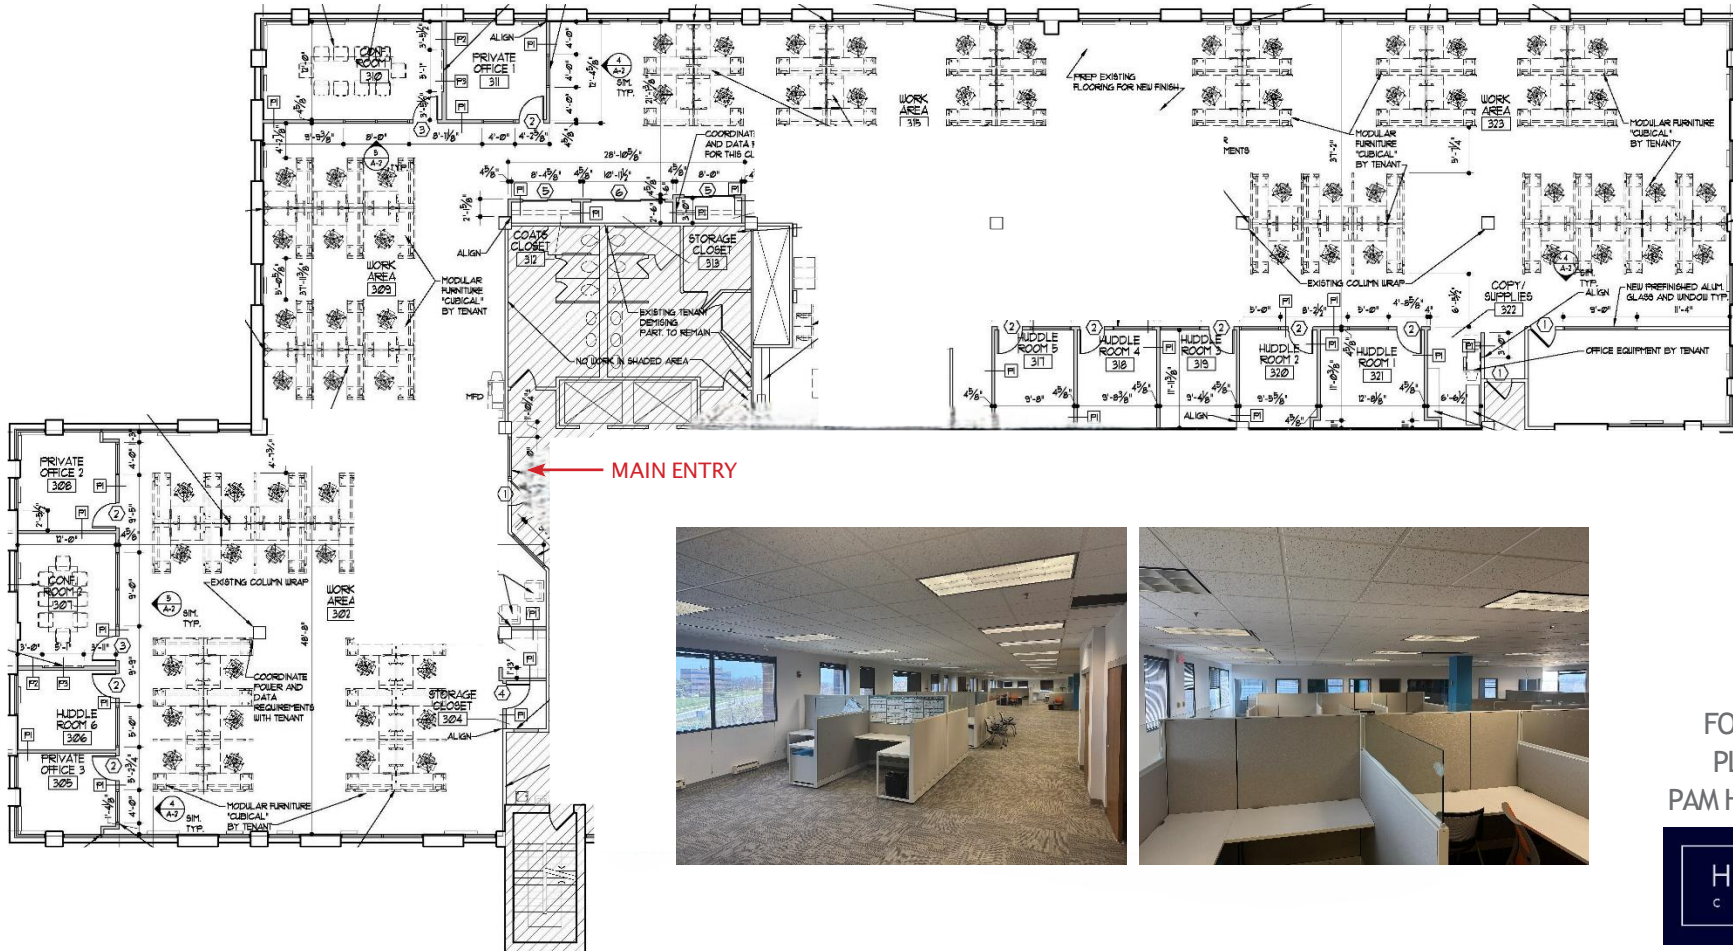

LAKEVIEW OFFICE CENTER

14500 S. Outer Forty Rd, Town & Country, MO 63017

SUITE 300: 12,453 SF, divisible

FOR INFORMATION
PLEASE CONTACT
PAM HINDS 314.605.9867