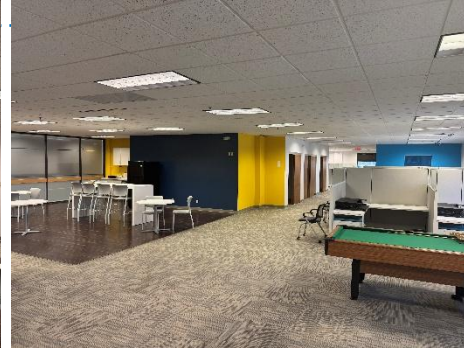

LAKEVIEW OFFICE CENTER

14500 S. Outer Forty Rd, Town & Country, MO 63017

SUITE 300: 12,453 SF, divisible

FOR INFORMATION
PLEASE CONTACT
PAM HINDS 314.605.9867