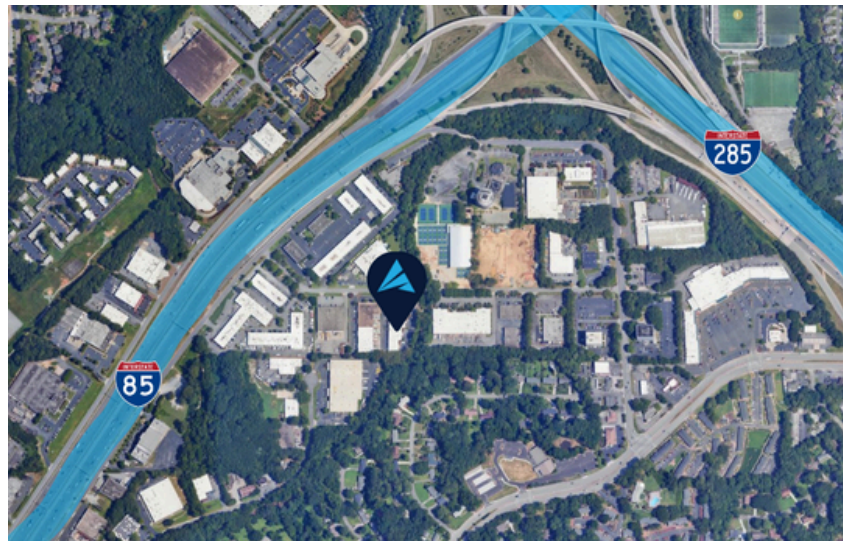

3,852 SF AVAILABLE

3097 Presidential Drive
Suite D | Atlanta, Georgia 30340

FOR LEASE

PROPERTY INFORMATION

Total Size: 3,852 SF
Office: 949 SF
Warehouse: 2,752 SF
Loading: One (1) Drive-In Door
Clear Height: 16' - 18'
Available: Immediately