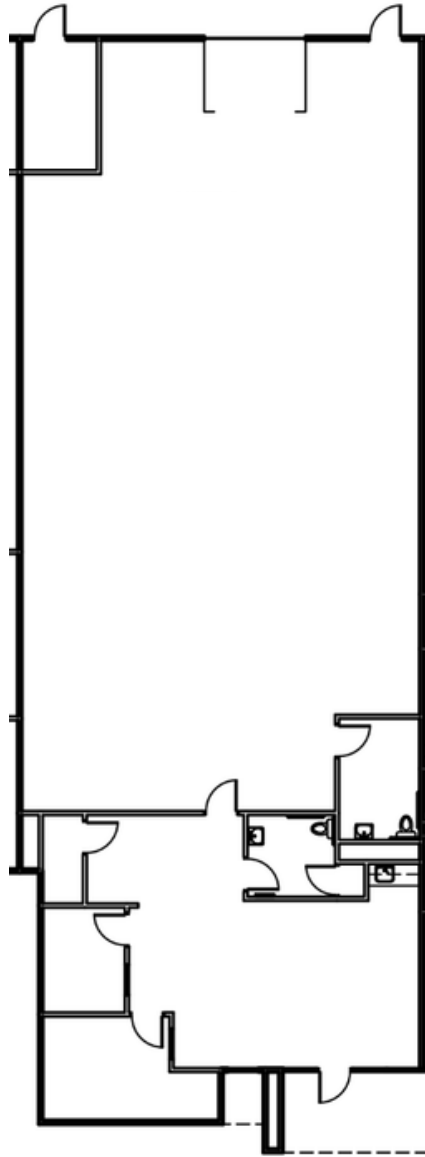

3,852 SF AVAILABLE

3097 Presidential Drive
Suite D | Atlanta, Georgia 30340

FLOOR PLAN

For more information, please contact:

TREY WEGHORST

Office: (770) 264-9420
Cell: (404) 276-9314
tweghorst@apexindustrialre.com

RECE MOORE

Office: (404) 574-6311
Cell: (770) 861-8140
rmoore@apexindustrialre.com

Although the information contained therein was provided from sources believed to be reliable, Apex Industrial makes no representation, expressed or implied, as to its accuracy and said information is subject to errors, omissions or changes.