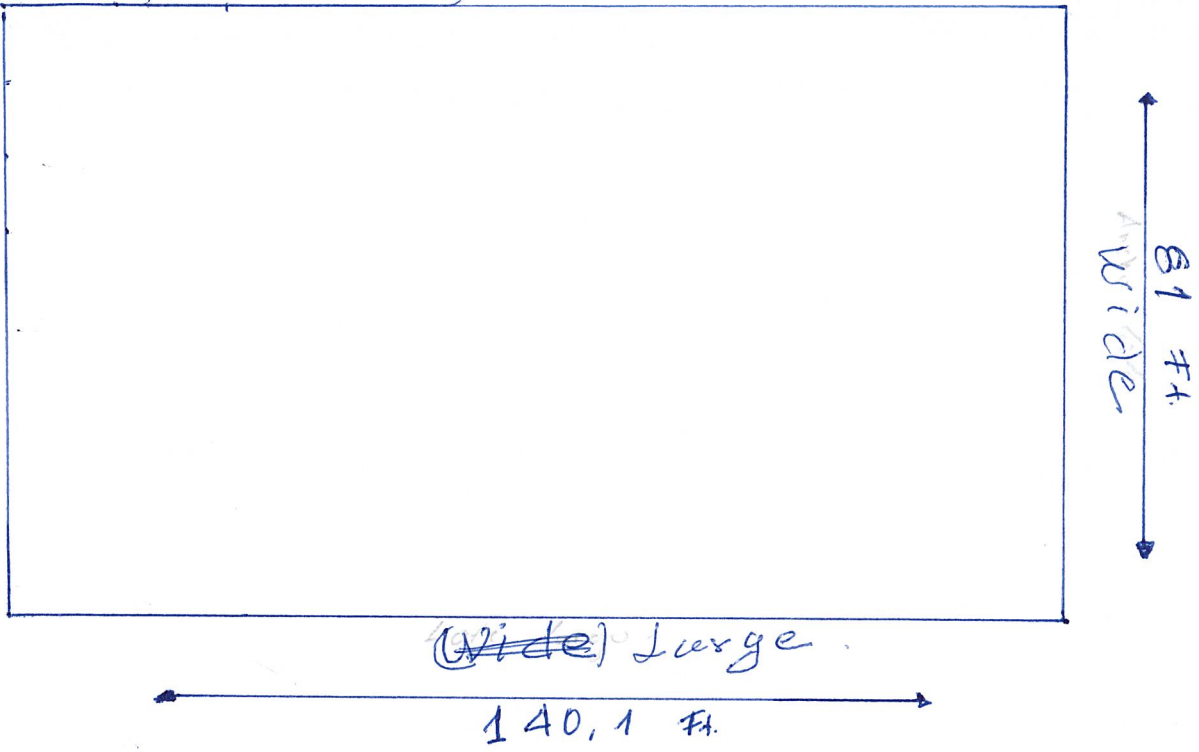

1009 Witter st

Fondo

Behind

10.3

15.

44 Ft  
FRONT

16.6 Ft  
High

1009 Witter st  
Building outside

904 Beverly Avenue  
Building outside

473 Ft.

Front

Behind.

2016 Ft.  
Beverly

71

Batch-Lote.

904 Beverly Ave  
Apartment A

Site

904 Beverly Avenue -  
Apartment A

12

Laundry  
Beverly

8.1 ft.

40.3 ft.

1009 Witter St

W "A/B"

13 Ft.

Ladder

3.9 Ft.

aisle

8.2 Ft.

Lobby

1009 Witter St  
Ladder Apartment A & B

904 Beverly Ave.