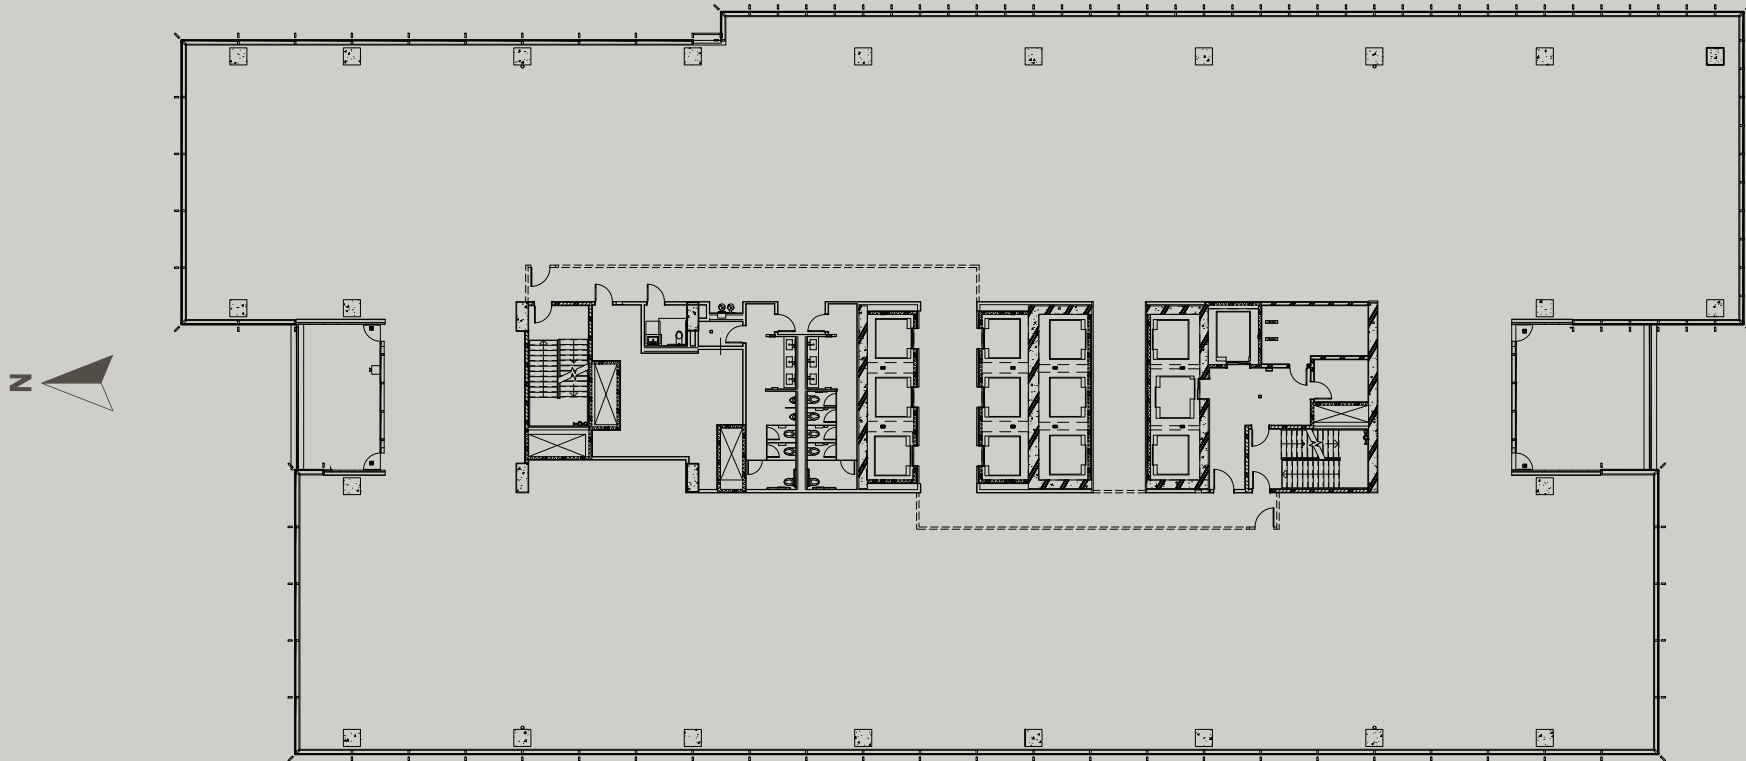

TEN TWENTY

S P R I N G

9TH FLOOR 34,147 RSF

Travis Garland | 404.614.5252
tgarland@portmanholdings.com

Glenn Kolker | 404.316.9651
glenn.kolker@streamrealty.com

Preston Menning | 404.664.4527
preston.menning@streamrealty.com