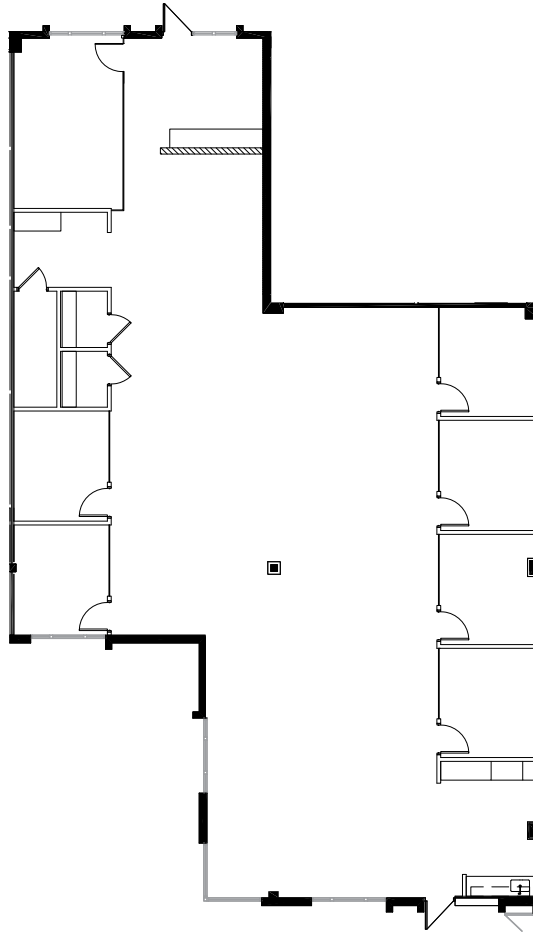

7878 NORTH 16TH STREET, PHOENIX, AZ

SUITE 165 | ± 4,618 RSF

SPEC SUITE

PAT BOYLE
Executive Vice President
+1 602 423 1905
pat.boyle@cbre.com

ERIN YORK
Account Manager
+1 602 689 6440
erin.york@cbre.com