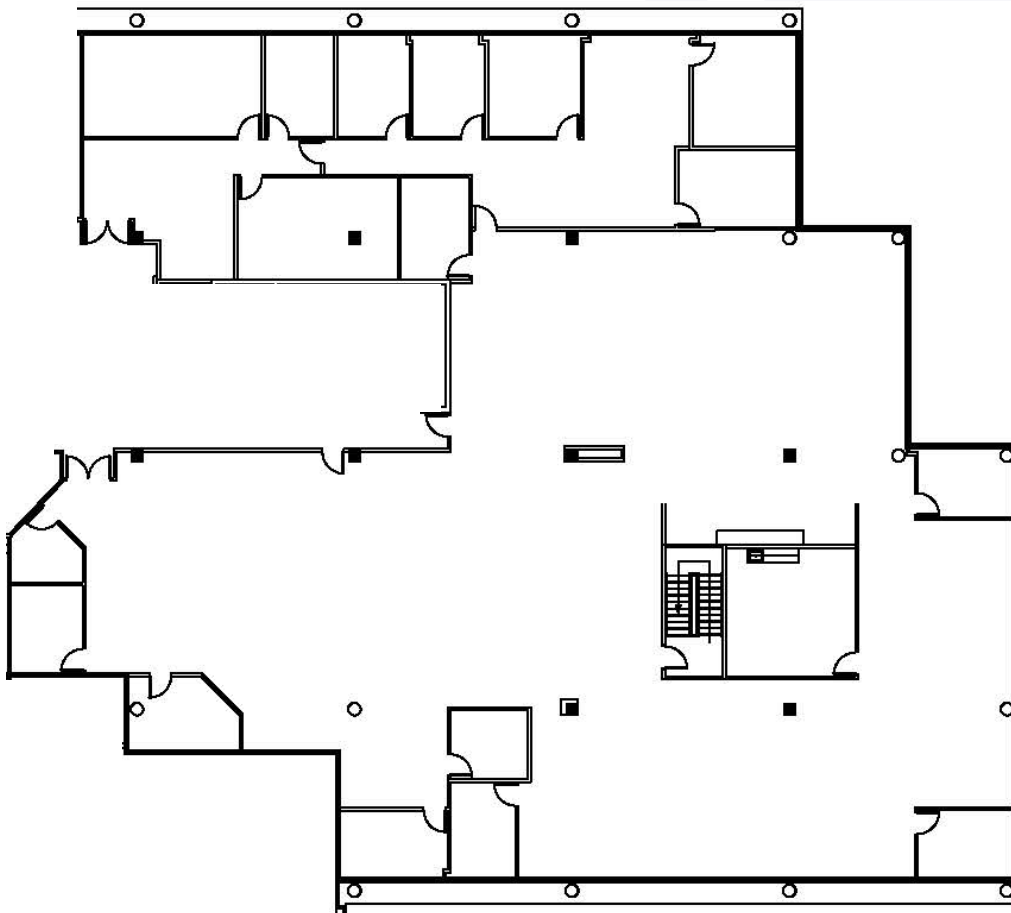

Micah Strader

Managing Director

+407 982 8688

micah.strader@jll.com

Madison Kimbell

Vice President

+407 982 8580

madison.kimbell@jll.com