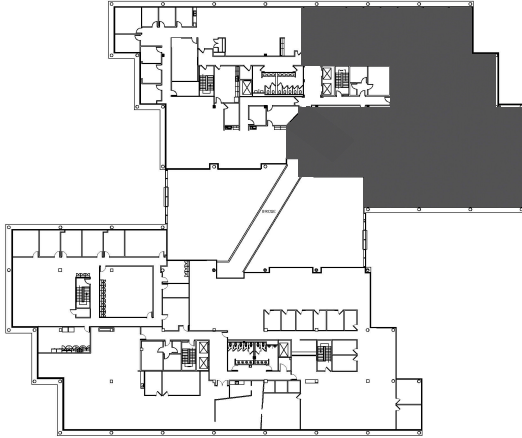

MAITLAND LAKES

851 Trafalgar Court, Maitland, FL

For lease

Suite 320W - 13,945 SF

Micah Strader

Managing Director

+407 982 8688

micah.strader@jll.com