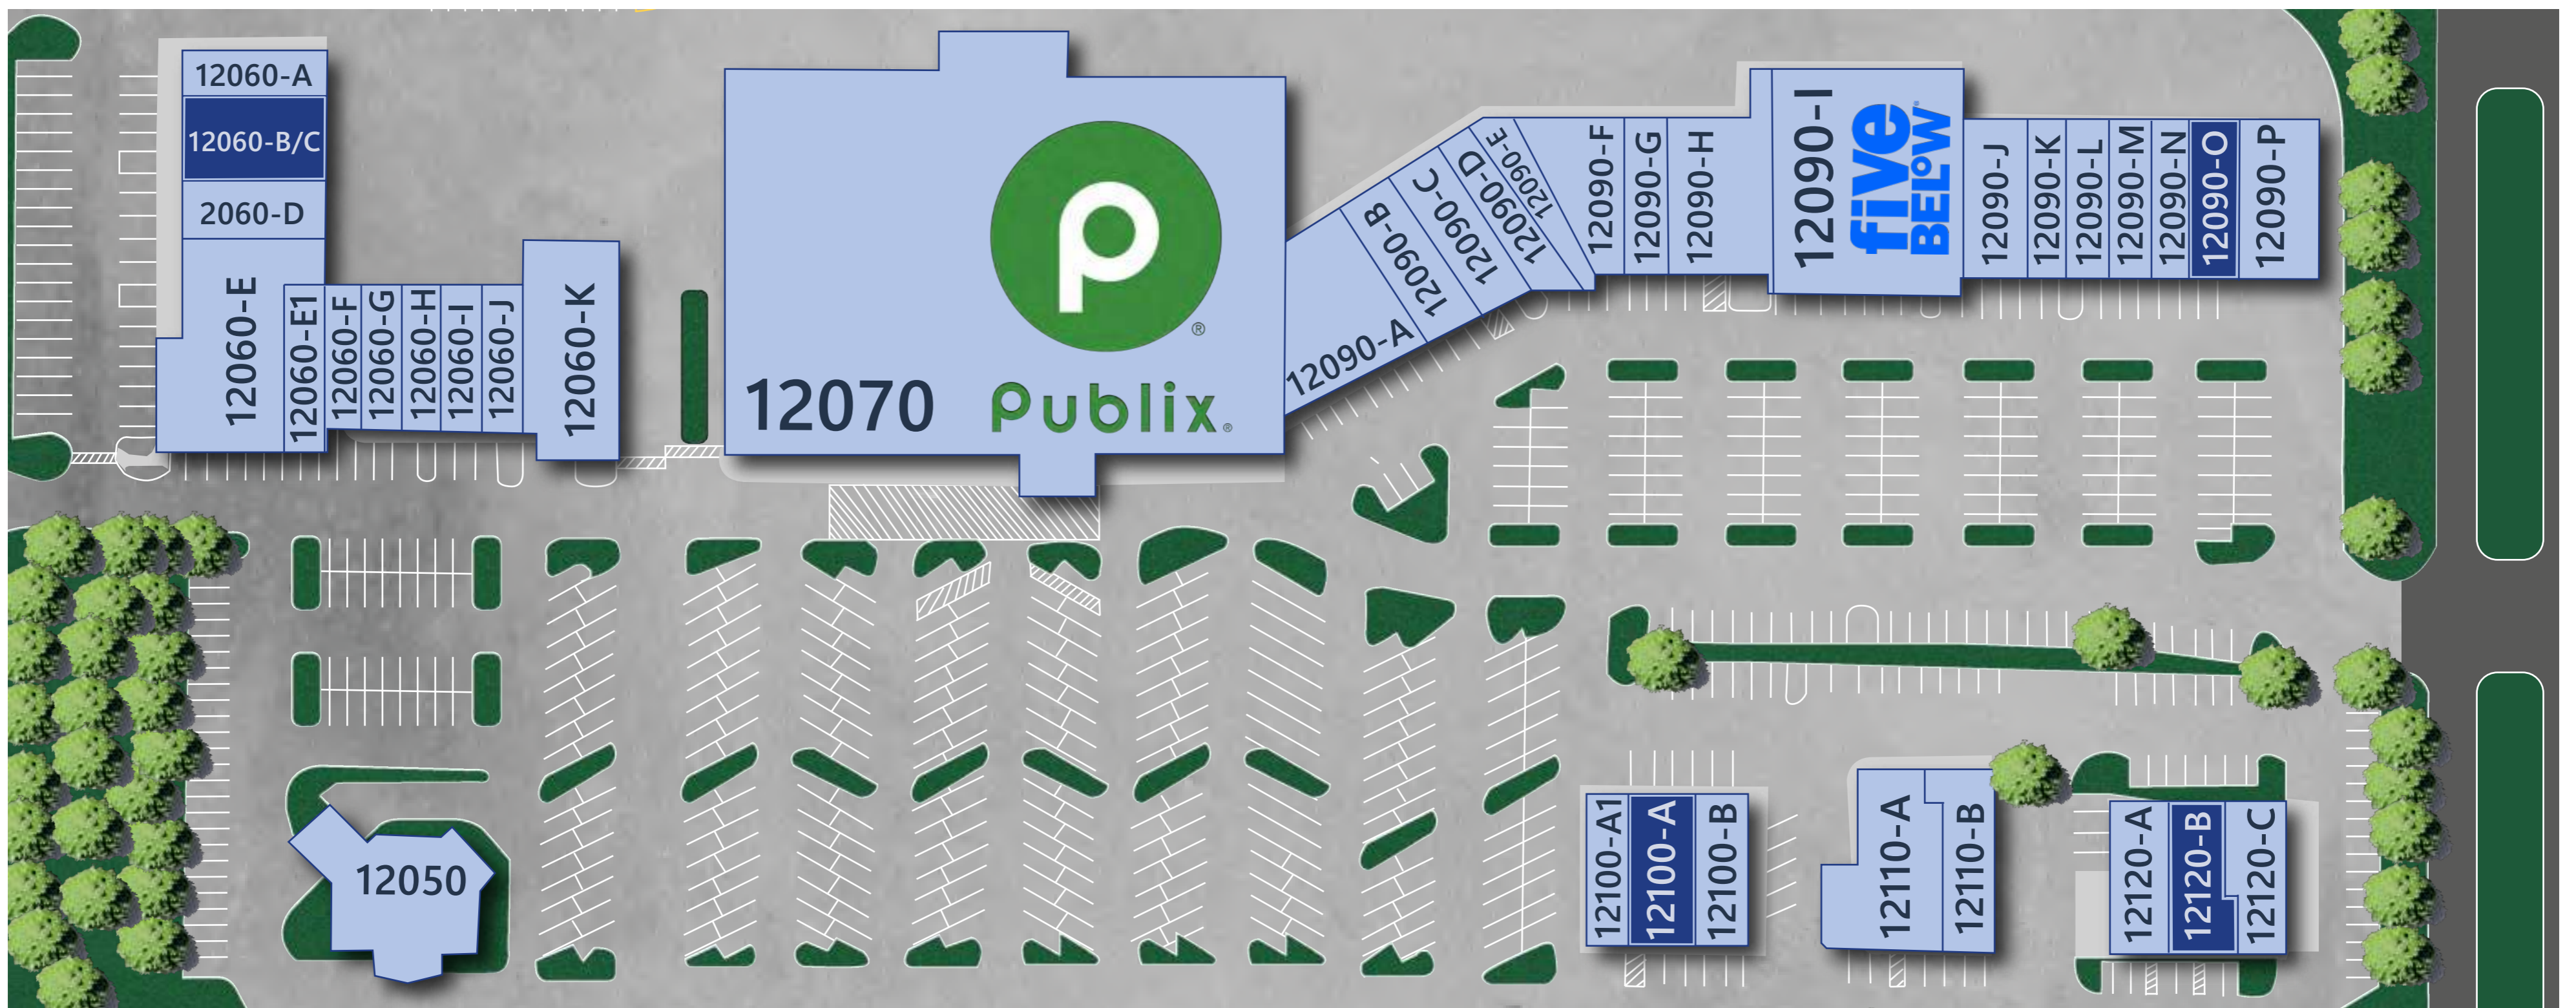

SILVER BEARS
REAL ESTATE

The Village Shoppes of Madison

12060-12110 County Line Rd. Madison, Alabama

Contact Us

888-342-9378
leasing@silverbears.com

604 Banyan Trail, #811240
Boca Raton, FL 33481

www.silverbears.com

888-342-9378
leasing@silverbears.com

604 Banyan Trail, #811240
Boca Raton, FL 33481

www.silverbears.com

The Village Shoppes of Madison

12060-12110 County Line Rd. Madison Alabama

Total Sq Ft: 143,700 Sq Ft

■ Available

12060-A	Cachet Cleaners	2,398 Sq Ft	12090-G	Blue Nails	1,500 Sq Ft
12060-B/C	Available	3,000 Sq Ft	12090-H	Pico Fresh Mex	4,000 Sq Ft
12060-D	Beautiful Bump	2,212 Sq Ft	12090-I	Five Below	10,000 Sq Ft
12060-E	Bishop's Bar & Grill	5,500 Sq Ft	12090-J	Pho Galaxy	1,950 Sq Ft
12060-E1	Vices Beverages	1,500 Sq Ft	12090-K/L	APEX Dental	3,000 Sq Ft
12060-F	LifeSouth Community Blood Centers	1,500 Sq Ft	12090-M	Skin Rx	1,500 Sq Ft
12060-G	Wine and Design	1,500 Sq Ft	12090-N	Cuppa Yo	1,500 Sq Ft
12060-H	China Dragon III	1,500 Sq Ft	12090-O	Available	1,494 Sq Ft
12060-I	Sports Bar-Ber	1,497 Sq Ft	12090-P	Sakura Japanese Restaurant	3,000 Sq Ft
12060-J	The UPS Store	1,500 Sq Ft	12100-A1	Alfa Mutual Insurance	1,200 Sq Ft
12060-K	Hallmark Gold Crown	5,000 Sq Ft	12100-A	Available	2,600 Sq Ft
12070	Publix	54,340 Sq Ft	12100-B	Papa John's Pizza	1,800 Sq Ft
12090-A	Heritage Animal Clinic	3,333 Sq Ft	12120-C	Beignets & Brew	1,758 Sq Ft
12090-B	Clearview Cancer Institute	1,500 Sq Ft	12120-B	Available	1,010 Sq Ft
12090-C	Mad City Nutrition	1,500 Sq Ft	12120-A	ChickinJip	2,832 Sq Ft
12090-D	YOLO Vapes	1,500 Sq Ft	12110-B	The Leaf Cigar Emporium	2,190 Sq Ft
12090-E	Snips Studios	1,500 Sq Ft	12110-A	Kohinoor Indian Cuisine	3,040 Sq Ft
12090-F	Tiger Rock Martial Arts	4,000 Sq Ft	12050	Trustmark Bank	12,000 Sq Ft