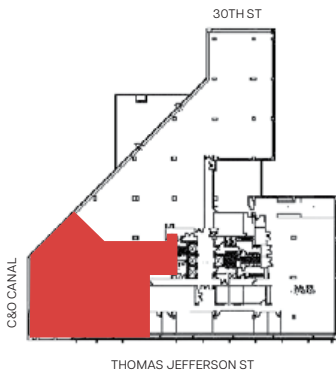

☆ — THE — ☆
FOUNDRY

1055 THOMAS JEFFERSON STREET NW

SUITE 500

8,375 RSF AVAILABLE

FOR QUESTIONS OR INQUIRIES, PLEASE CONTACT:

Scott Fetterolf

202.775.7012

Scott.Fetterolf@transwestern.com