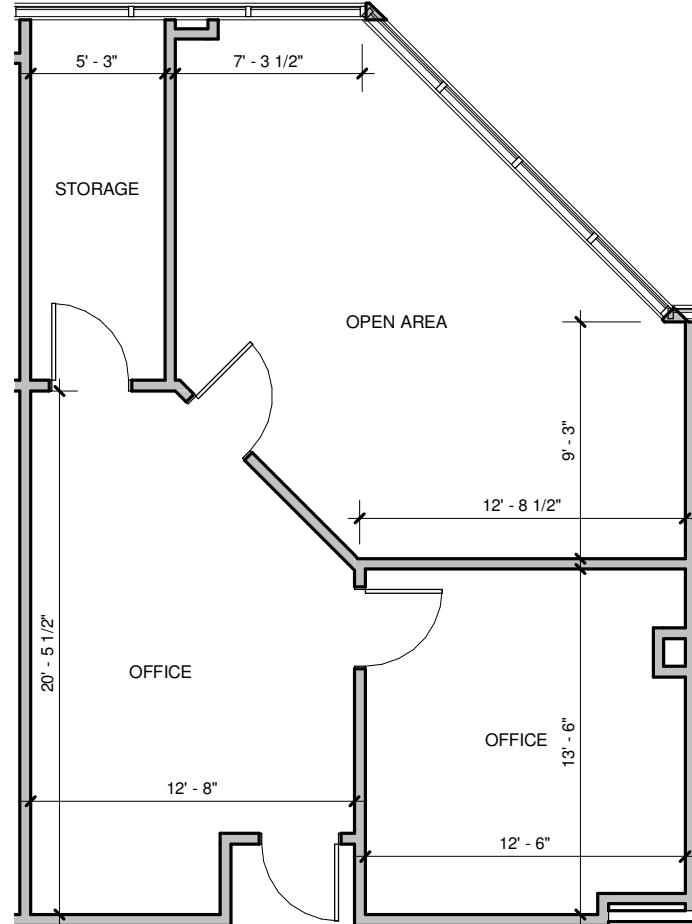

KEY PLAN

LBJ CENTER

9451 LBJ Freeway - Dallas, TX

SUITE 204
1,000 RSF

FOR LEASING INFORMATION:

info@hamiltoncommercialtx.com

214-702-8499

All dimensions and square footages are approximate.

Scale: N.T.S.