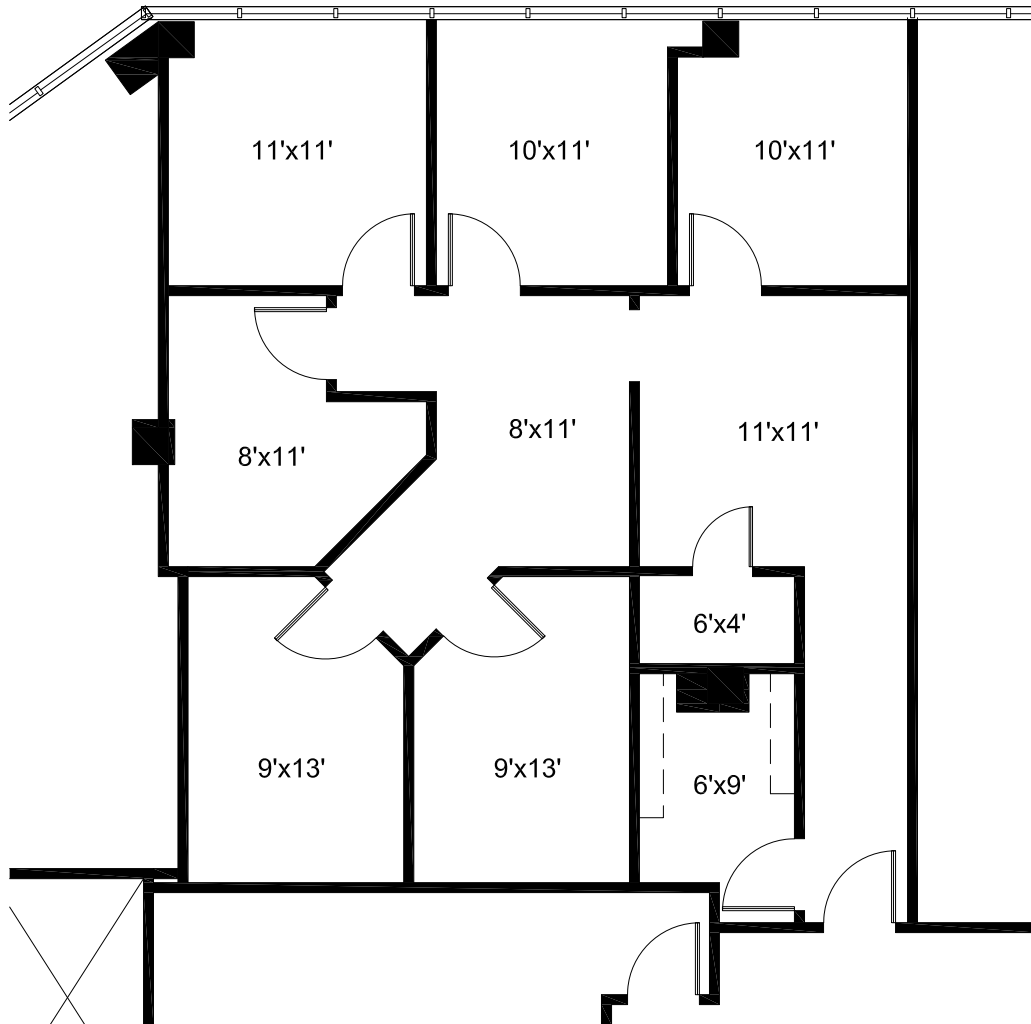

# TWIN CENTRAL OFFICE BUILDING

1401 N. Central, Richardson, Texas

SUITE 350  
1,326 RSF

3RD FLOOR

Scale: 1/8"=1'-0"

All dimensions and square footages are approximate.

March 18, 2026