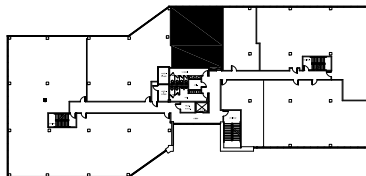

# TWIN CENTRAL OFFICE BUILDING

1401 N. Central, Richardson, Texas

SUITE 350  
1,326 RSF

3RD FLOOR

Scale: 1/8"=1'-0"

All dimensions and square footages are approximate.

March 18, 2026