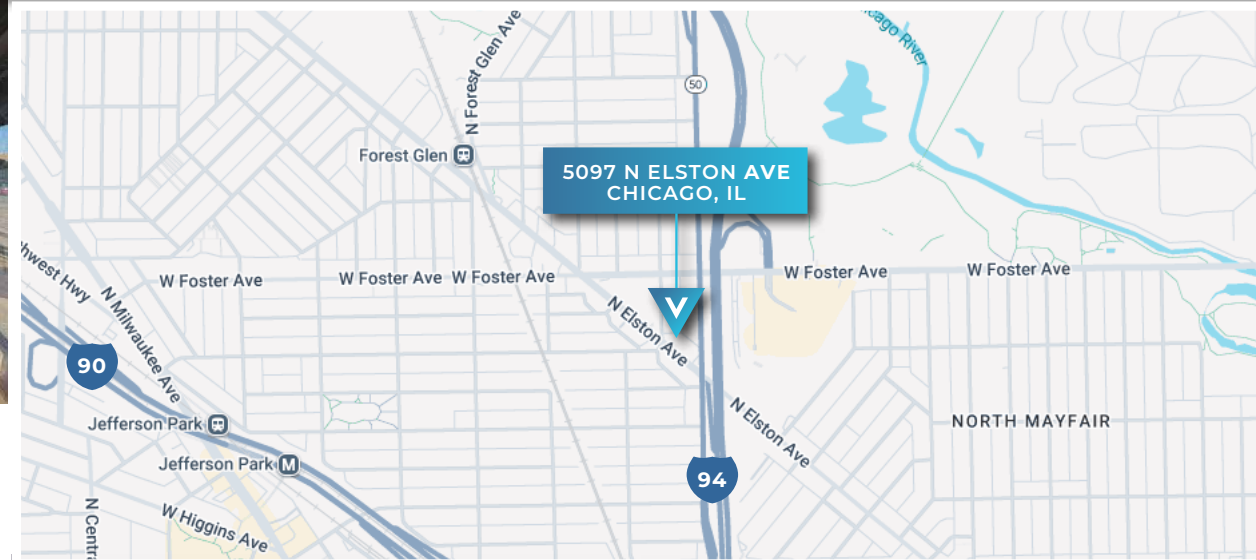

5097 N ELSTON AVE | CHICAGO

FOR LEASE

Jefferson Park Office for Lease

Private Office in 60630 Zip Code in Chicago

5097 N ELSTON AVE
CHICAGO, IL

VersaRES.com

PROPERTY SUMMARY

ASKING RATE	\$19.00 MG
AVAILABLE SF	360 SF - 522 SF
YEAR BUILT	1973

SCAN QR FOR
DIGITAL BROCHURE

HIGHLIGHTS

- » Property Manager/Owner On Site
- » Tenant Parking
- » Base Rent Includes Water, A/C and Heat
- » Butterfly Intercom System for Customer Entry
- » Near Kennedy Expressway Ramp