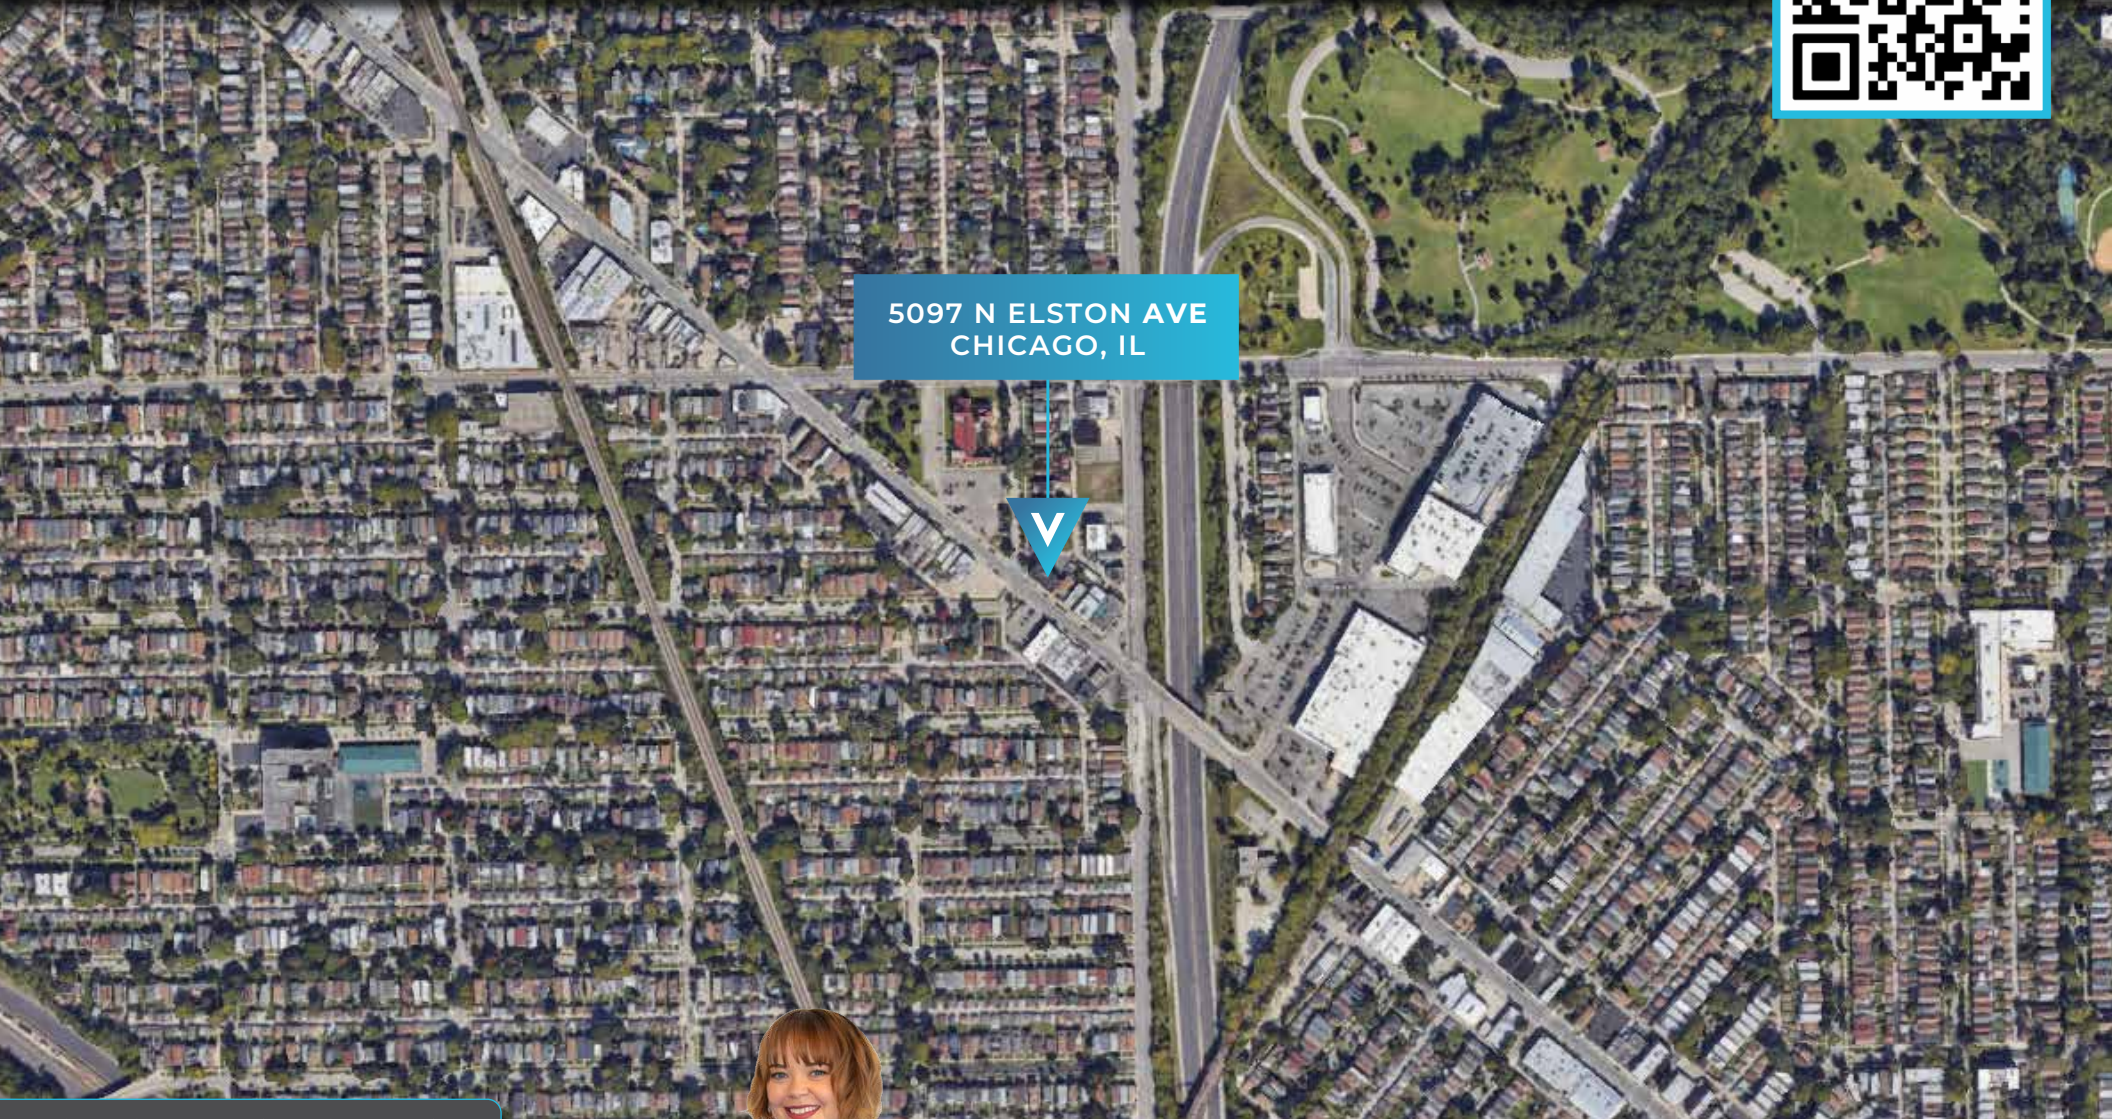

SCAN QR FOR
DIGITAL BROCHURE

HIGHLIGHTS

- » Property Manager/Owner On Site
- » Tenant Parking
- » Base Rent Includes Water, A/C and Heat
- » Butterfly Intercom System for Customer Entry
- » Near Kennedy Expressway Ramp

CALL OR TEXT FOR MORE INFO:

ANGELA WING
ASSOCIATE
630.725.8939
AWing@VersaRES.com

VERSA
REAL ESTATE SERVICES

5097 N Elston Ave | Chicago

AERIAL VIEW

SCAN QR FOR
DIGITAL BROCHURE

5097 N ELSTON AVE
CHICAGO, IL