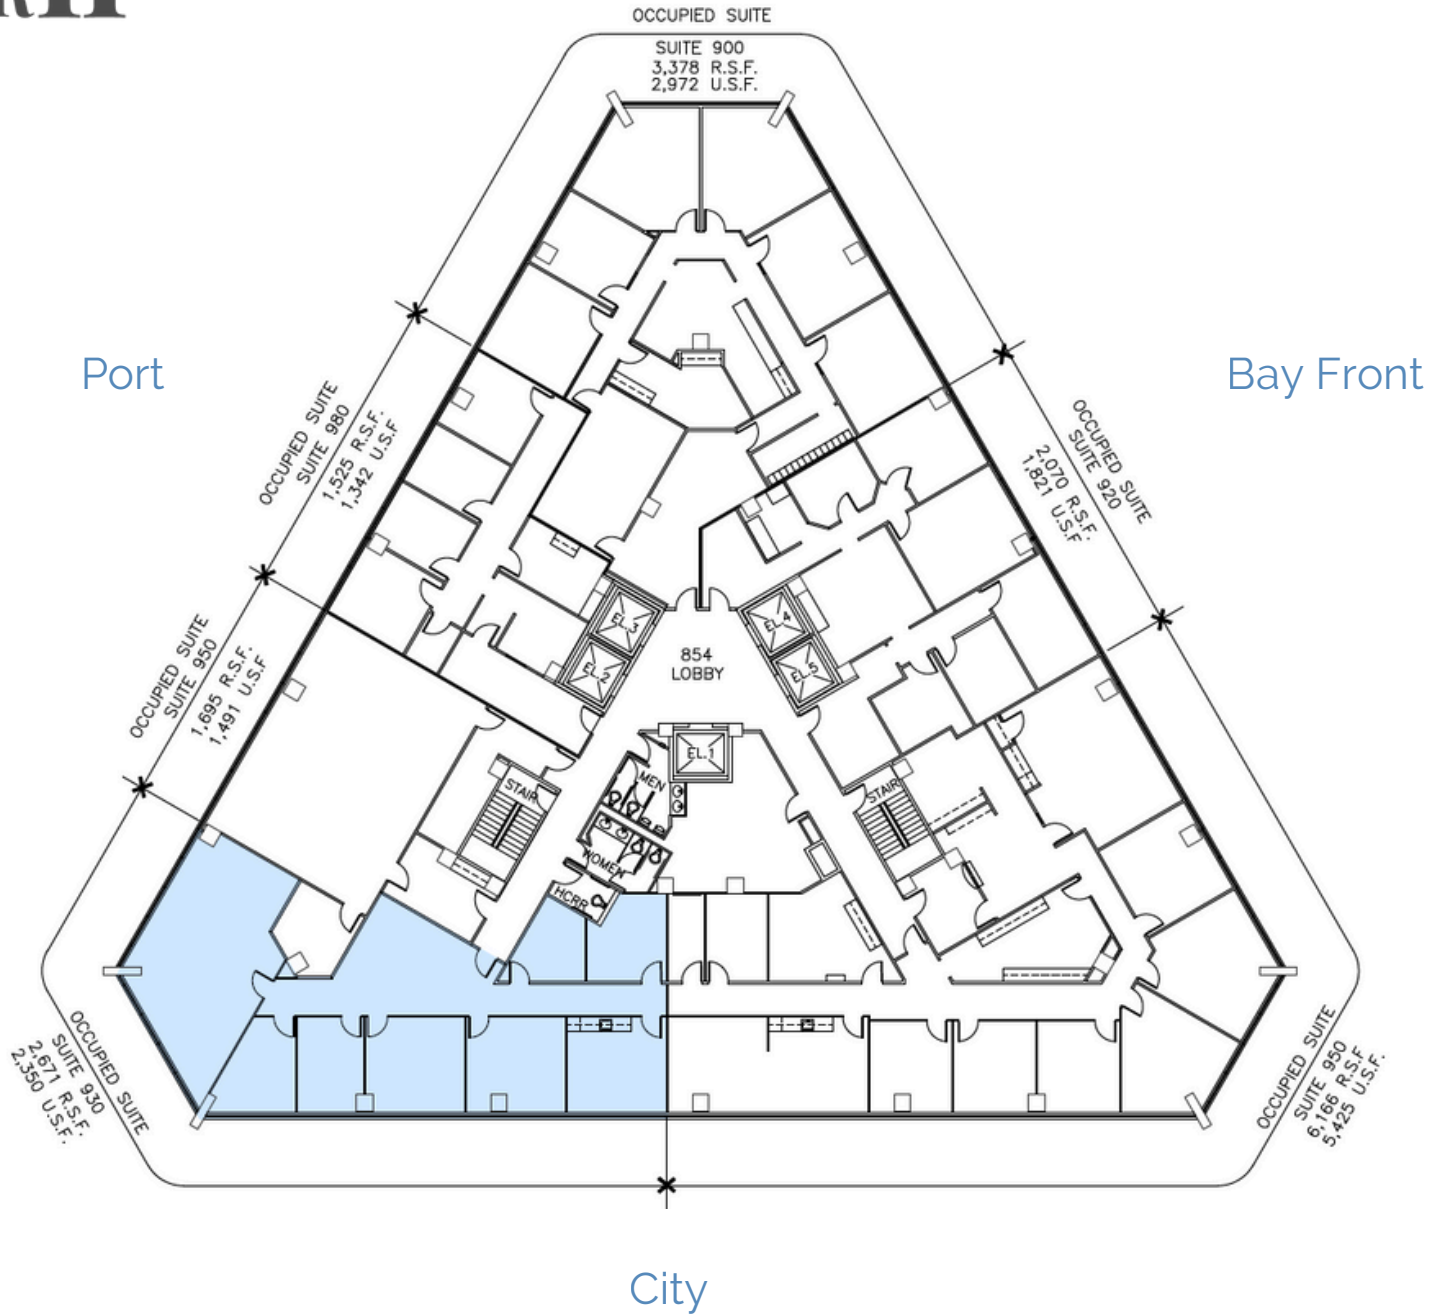

Suite 930

9th Floor

2,671 RSF

Starting at

\$9.00 RSF/NNN

Features

- New Flooring
- Reception area
- 4 Private office
- Break room
- File/Copy room
- Training Room

Views

- New Harbor Bridge
- City

(361) 888 - 4845

555 N Carancahua St,
Corpus Christi, TX 78401

Keep up with the latest listings!

Follow us on social media

@QuincyManagement,Inc

Suite 930

9th Floor