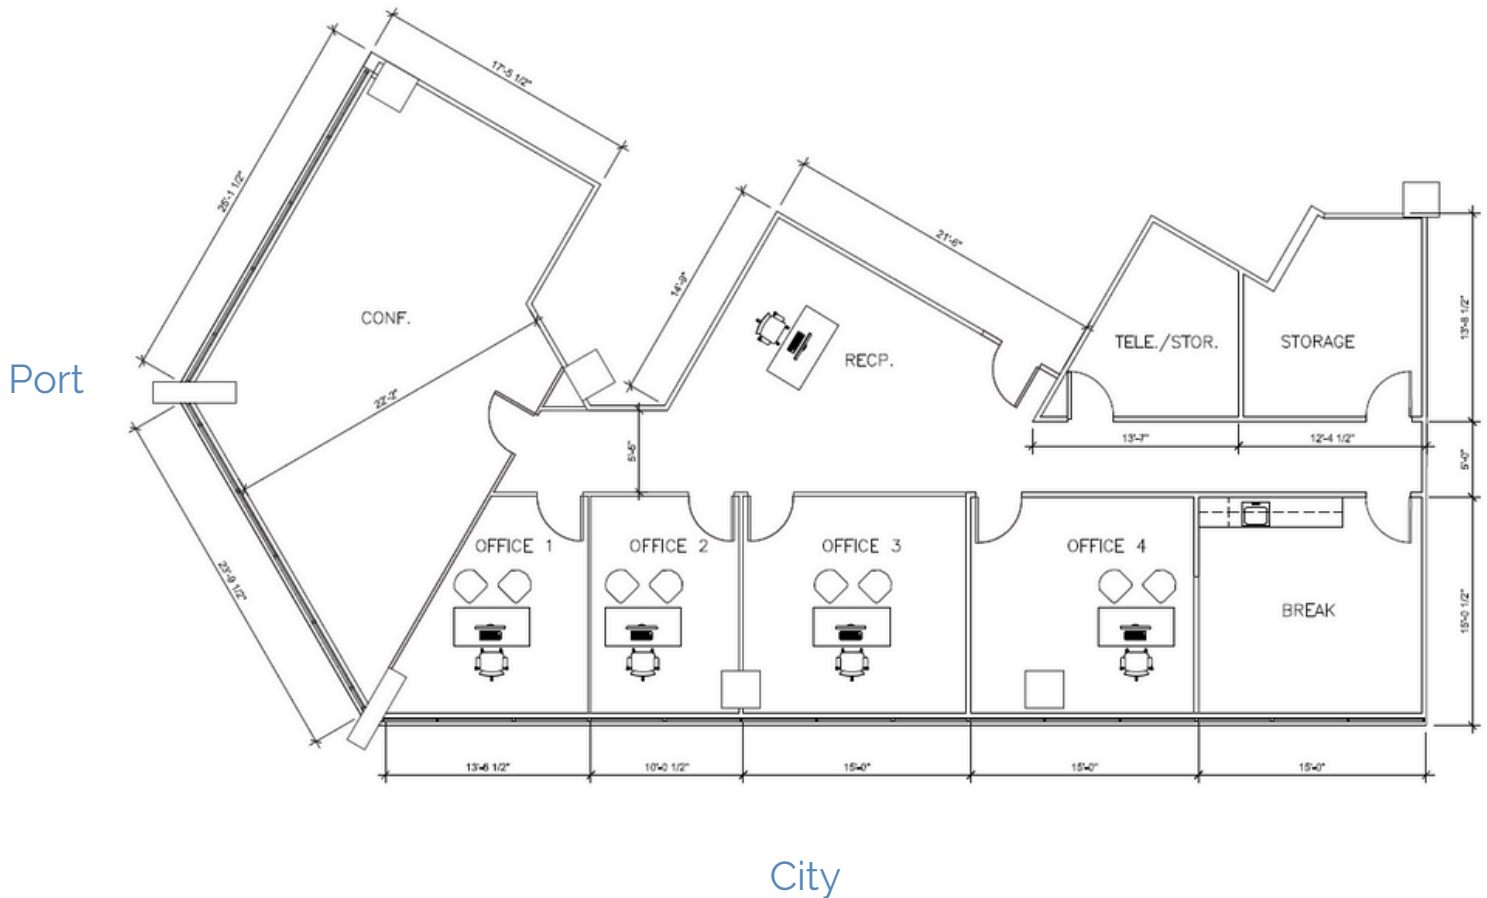

Suite 930

9th Floor

2,671 RSF

Starting at

\$9.00 RSF/NNN

Features

- New Flooring
- Reception area
- 4 Private office
- Break room
- File/Copy room
- Training Room

Views