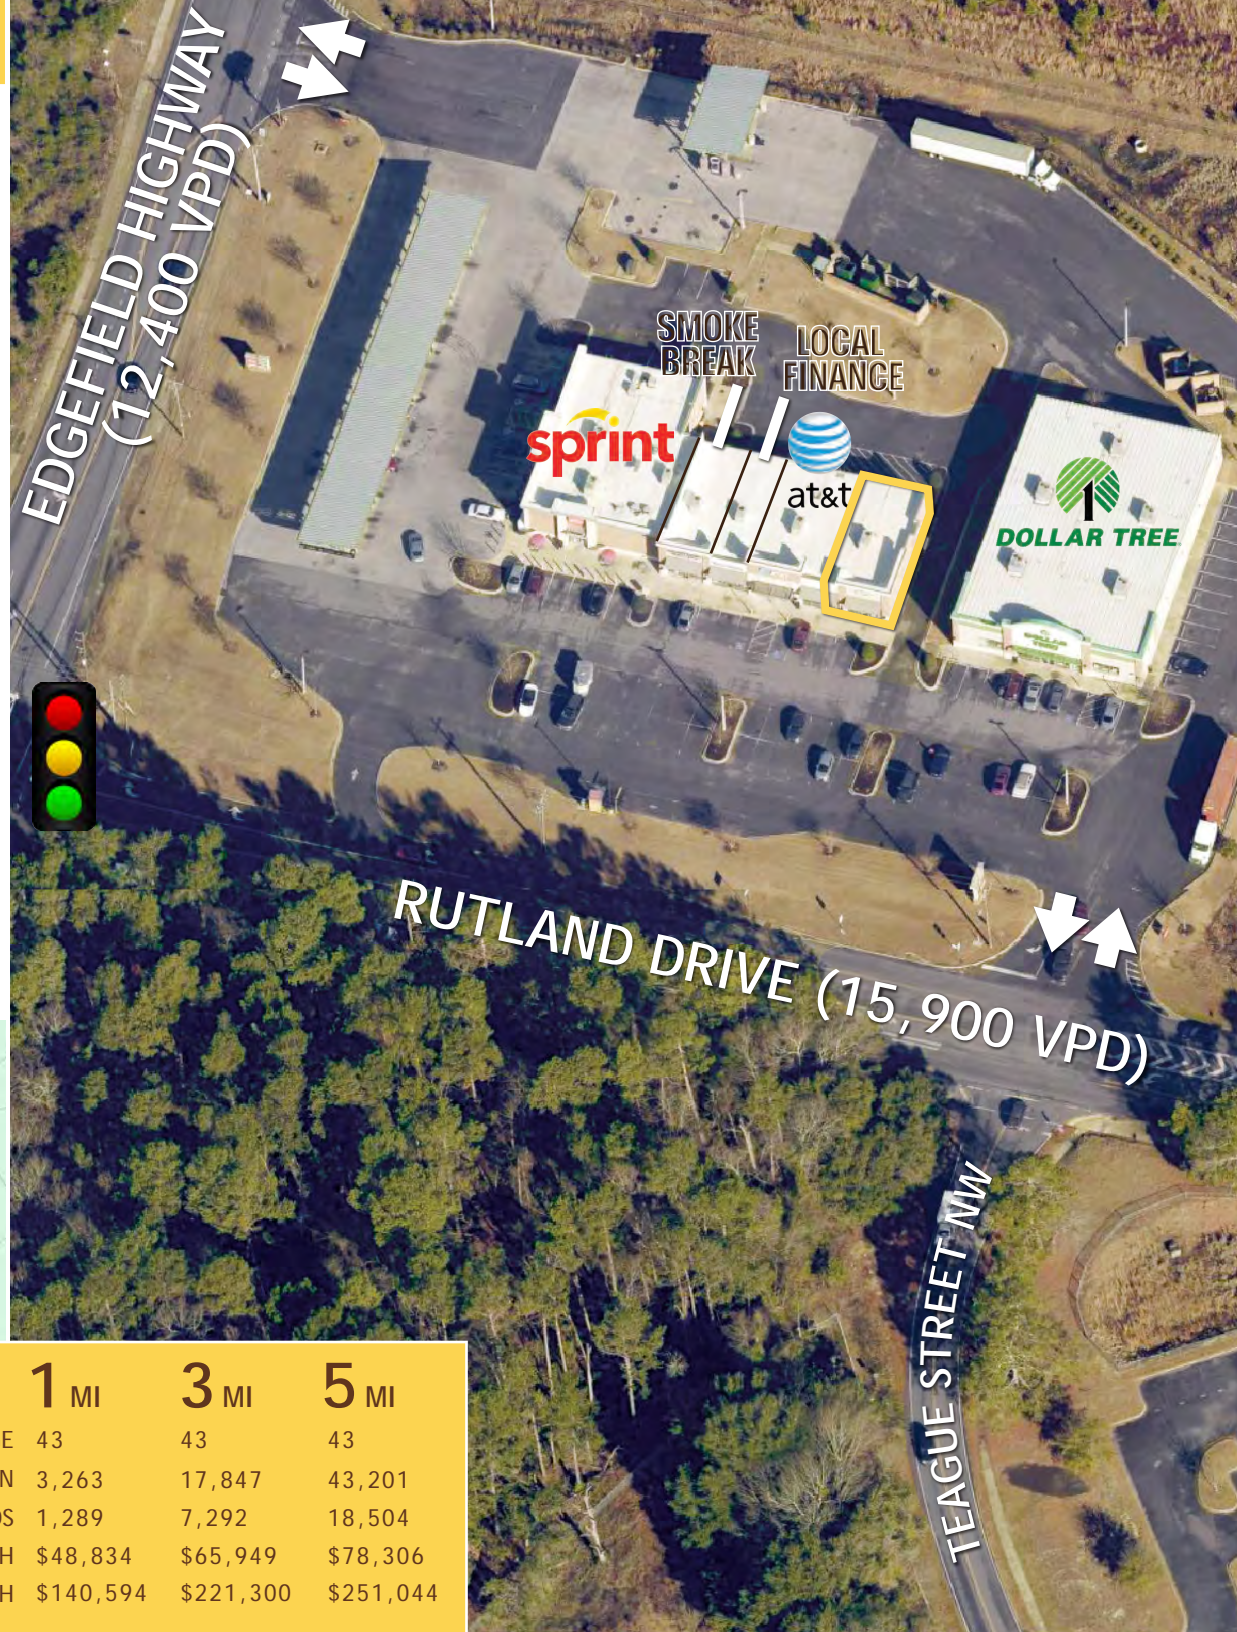

SCAN THE
QR TO VIEW
THIS LISTING
ONLINE

1,800 SF FOR LEASE

600 Rutland Drive | Aiken, SC 29801

HOLTON BRINSON
holton@jordantrotter.com
706 • 736 • 1031

ZONE | GENERAL BUSINESS

4.91 AC

LEASE | \$20/SF/YR

AIKEN, SOUTH CAROLINA

Located at the intersection of Rutland Drive and Laurens Street, this property is visible to 22,800 cars daily. This center is located across from Aiken High School (1,254 students) and convenient to all of north Aiken.

1,800 square feet previously occupied by Blimpie. The space is set up well for a quick serve restaurant and includes a drive thru window and restrooms. This center has 105 parking stalls and the other tenants include Sprint (gas station), Dollar Tree, AT&T, Local Finance, and Smoke Break Tobacco and Vape.