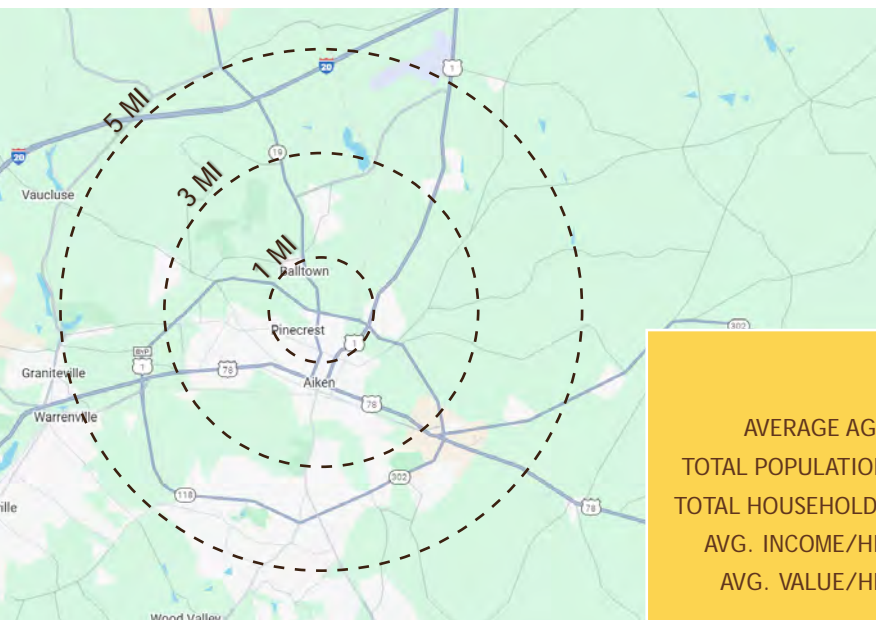

Located at the intersection of Rutland Drive and Laurens Street, this property is visible to 22,800 cars daily. This center is located across from Aiken High School (1,254 students) and convenient to all of north Aiken.

	1 MI	3 MI	5 MI
AVERAGE AGE	43	43	43
TOTAL POPULATION	3,263	17,847	43,201
TOTAL HOUSEHOLDS	1,289	7,292	18,504
AVG. INCOME/HH	\$48,834	\$65,949	\$78,306
AVG. VALUE/HH	\$140,594	\$221,300	\$251,044

SITE

VAUCLUSE ROAD

River Region Population:
177,649

Annual Growth Rate:
1.3%

Average Commute:
25 mins

Medium Income:
\$69,182

Unemployment Rate:
3.4%

Major Industry: Savannah River Nuclear Solutions (11,635 employees - expanding by 2,000 permanent jobs in 2035), CB&I AREVA MOX (3,000 employees), Carlisle Tire & Wheel (3,500 employees), Kimberly Clark (1,250 employees), Bridgestone Americas Tire Operation (1,525 employees)

Travel: Area has 31 airports within a 50 mile radius
CB&I AREVA MOX (3,000 employees), Carlisle Tire & Wheel (3,500 employees), Kimberly Clark (1,250 employees), Bridgestone Americas Tire Operation (1,525 employees)