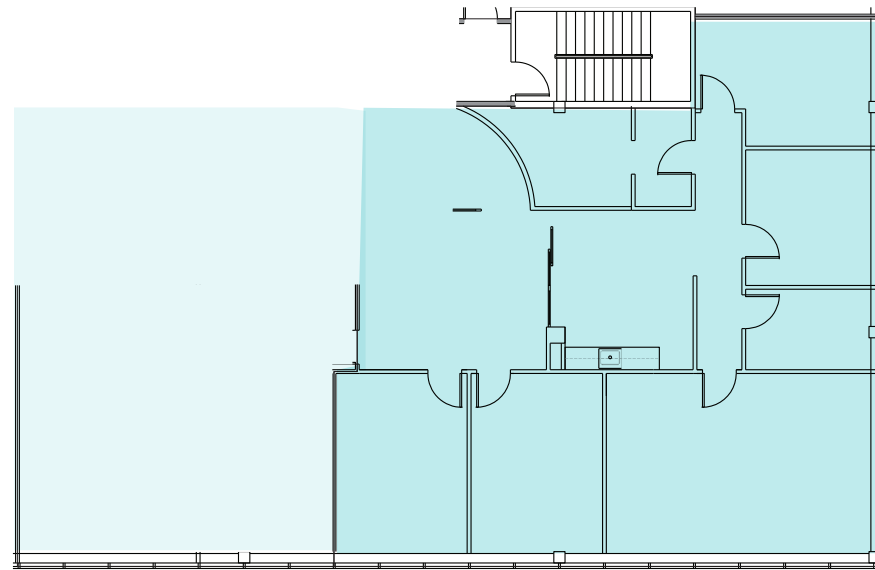

Floor Plans

Each suite has new energy efficient 2 x 4 LED lights, new 2x2 dune ceiling tiles, and new exterior signage.

■ EAST WING ■ WEST WING

AVAILABLE
SUITE 303
1,427 SF

AVAILABLE
SUITE 320
2,474 SF

CONTIGUOUS
3,901 SF