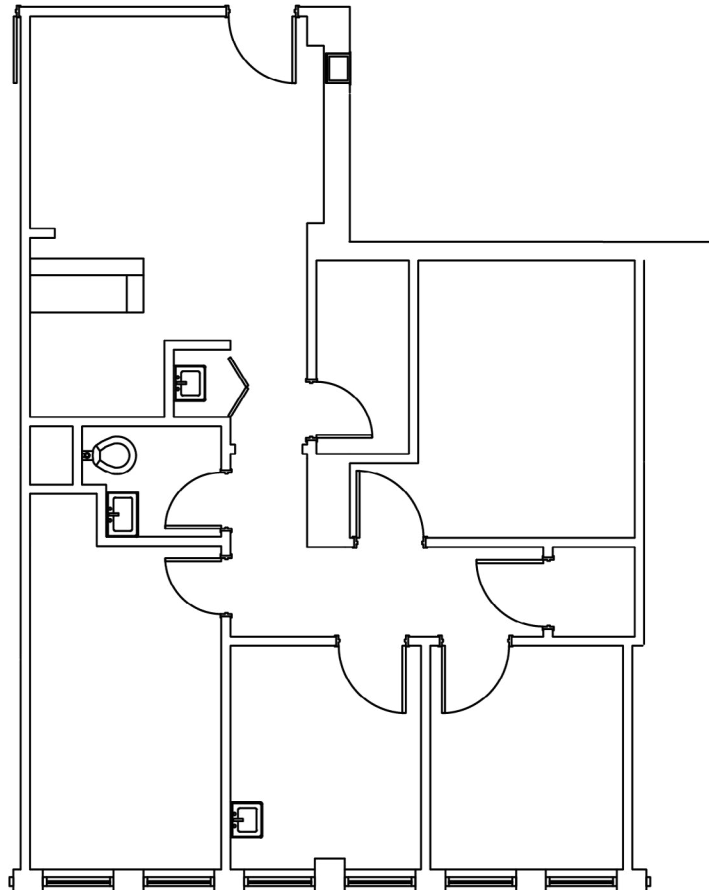

SUITE PLAN

DePaul Professional Office Building

1160 Varnum St NE
Washington DC

SUITE 307
1,048 RSF

For Leasing Information

Contact Regional Leasing Director
Tyler Miller at (804) 836-4473
Tyler.Miller@Lillibridge.com