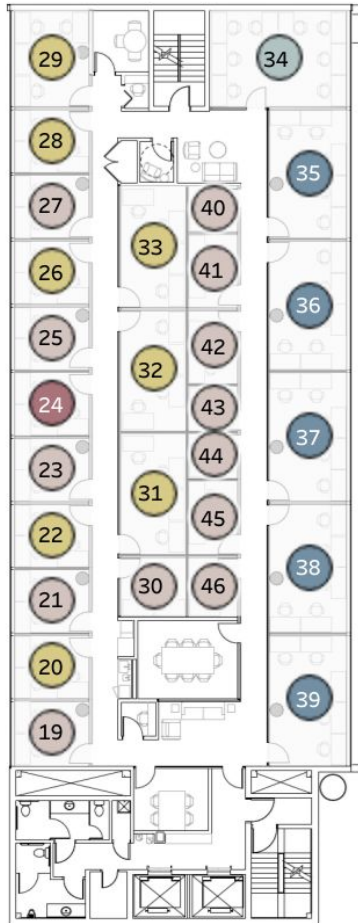

BOULDER

1919 14TH
7TH FLOOR

Membership	List Price
Coworking	\$640
Dedicated Desk	\$970
Small Office (1-2)	\$1,205 - \$2,915
Medium Office (3-4)	\$2,345 - \$4,025
Large Office (5-8)	\$3,900 - \$5,555
Extra Large Office (9+)	\$6,800 - \$7,140