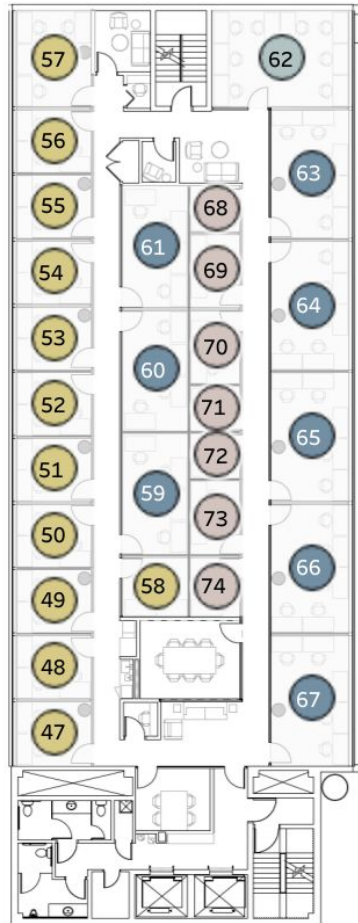

BOULDER

1919 14TH
7TH FLOOR

Membership	List Price
Coworking	\$640
Dedicated Desk	\$970
Small Office (1-2)	\$1,205 - \$2,915
Medium Office (3-4)	\$2,345 - \$4,025
Large Office (5-8)	\$3,900 - \$5,555
Extra Large Office (9+)	\$6,800 - \$7,140