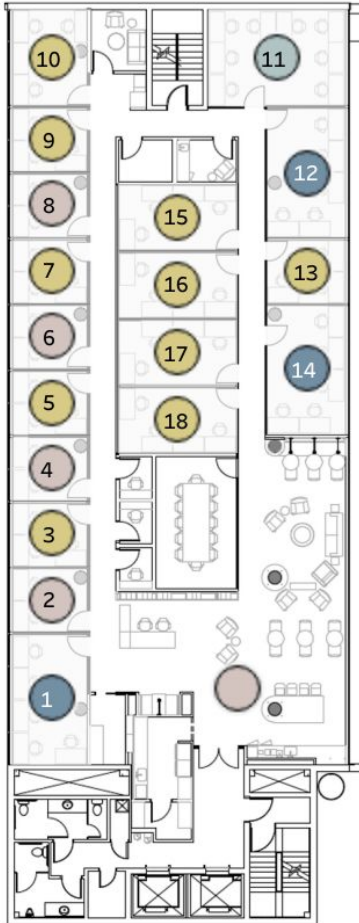

BOULDER

1919 14TH
7TH FLOOR

Membership	List Price
Coworking	\$640
Dedicated Desk	\$970
Small Office (1-2)	\$1,205 - \$2,915
Medium Office (3-4)	\$2,345 - \$4,025
Large Office (5-8)	\$3,900 - \$5,555
Extra Large Office (9+)	\$6,800 - \$7,140