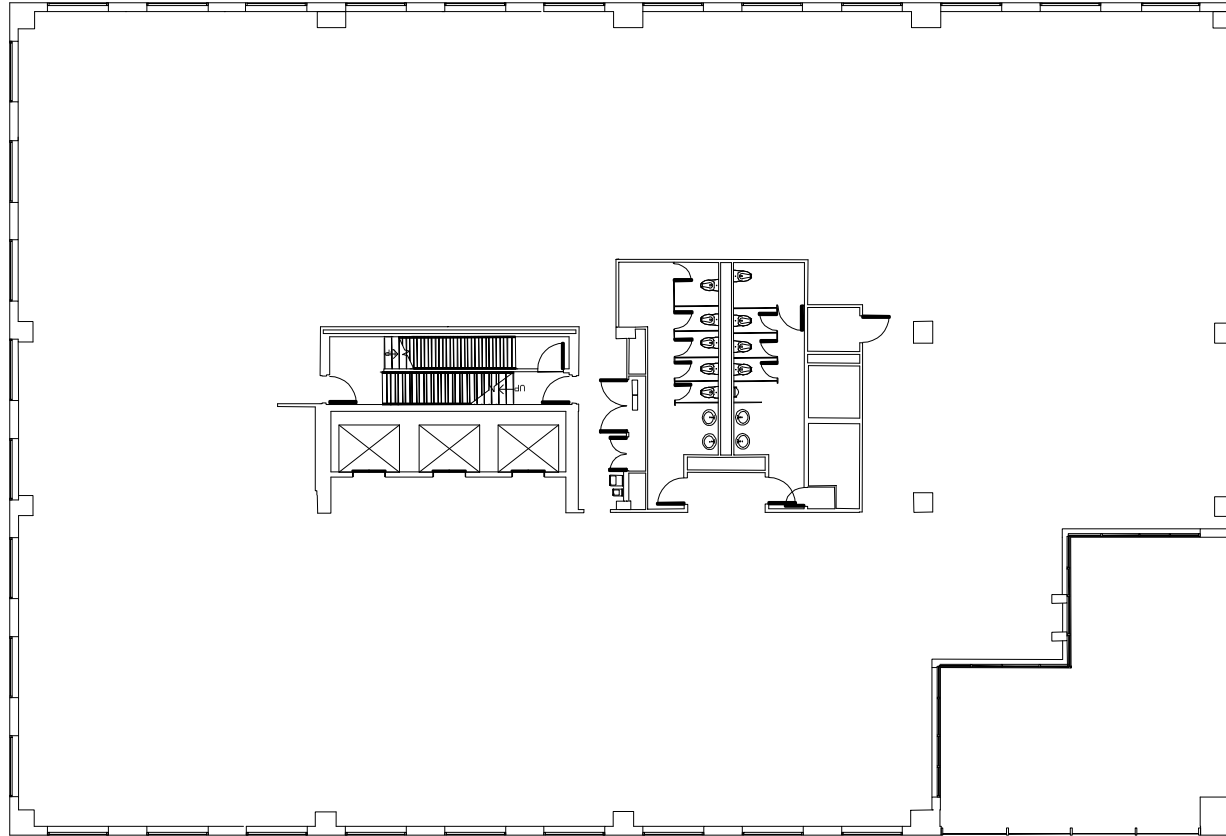

SUITE 300

12,472 RSF

THE CORNER

AT 1900 GRANT

NEWMARK

WHITNEY HAKE
whitney.hake@nrmk.com
t 303-260-4202

GRACE LESSARD
grace.lessard@nrmk.com
t 303-260-4210