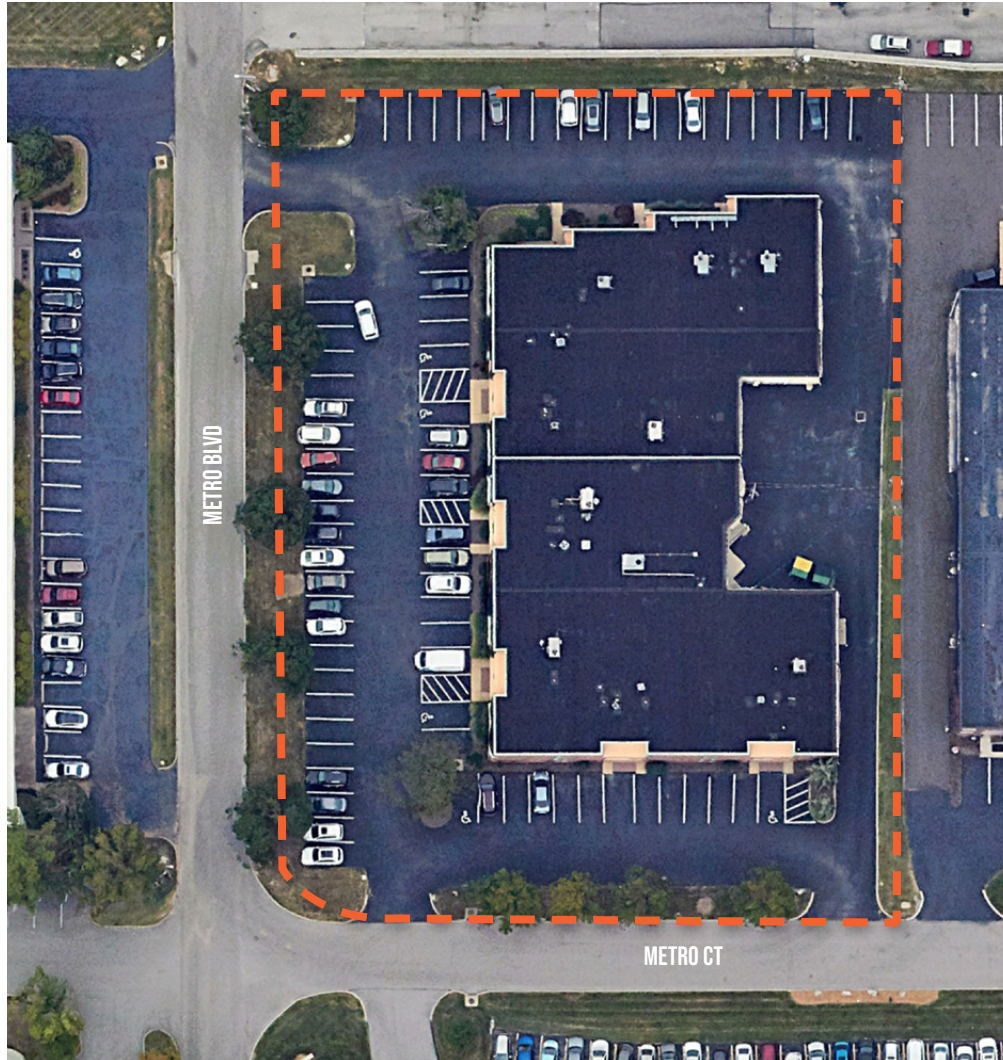

Westport Service Center

Site Plan