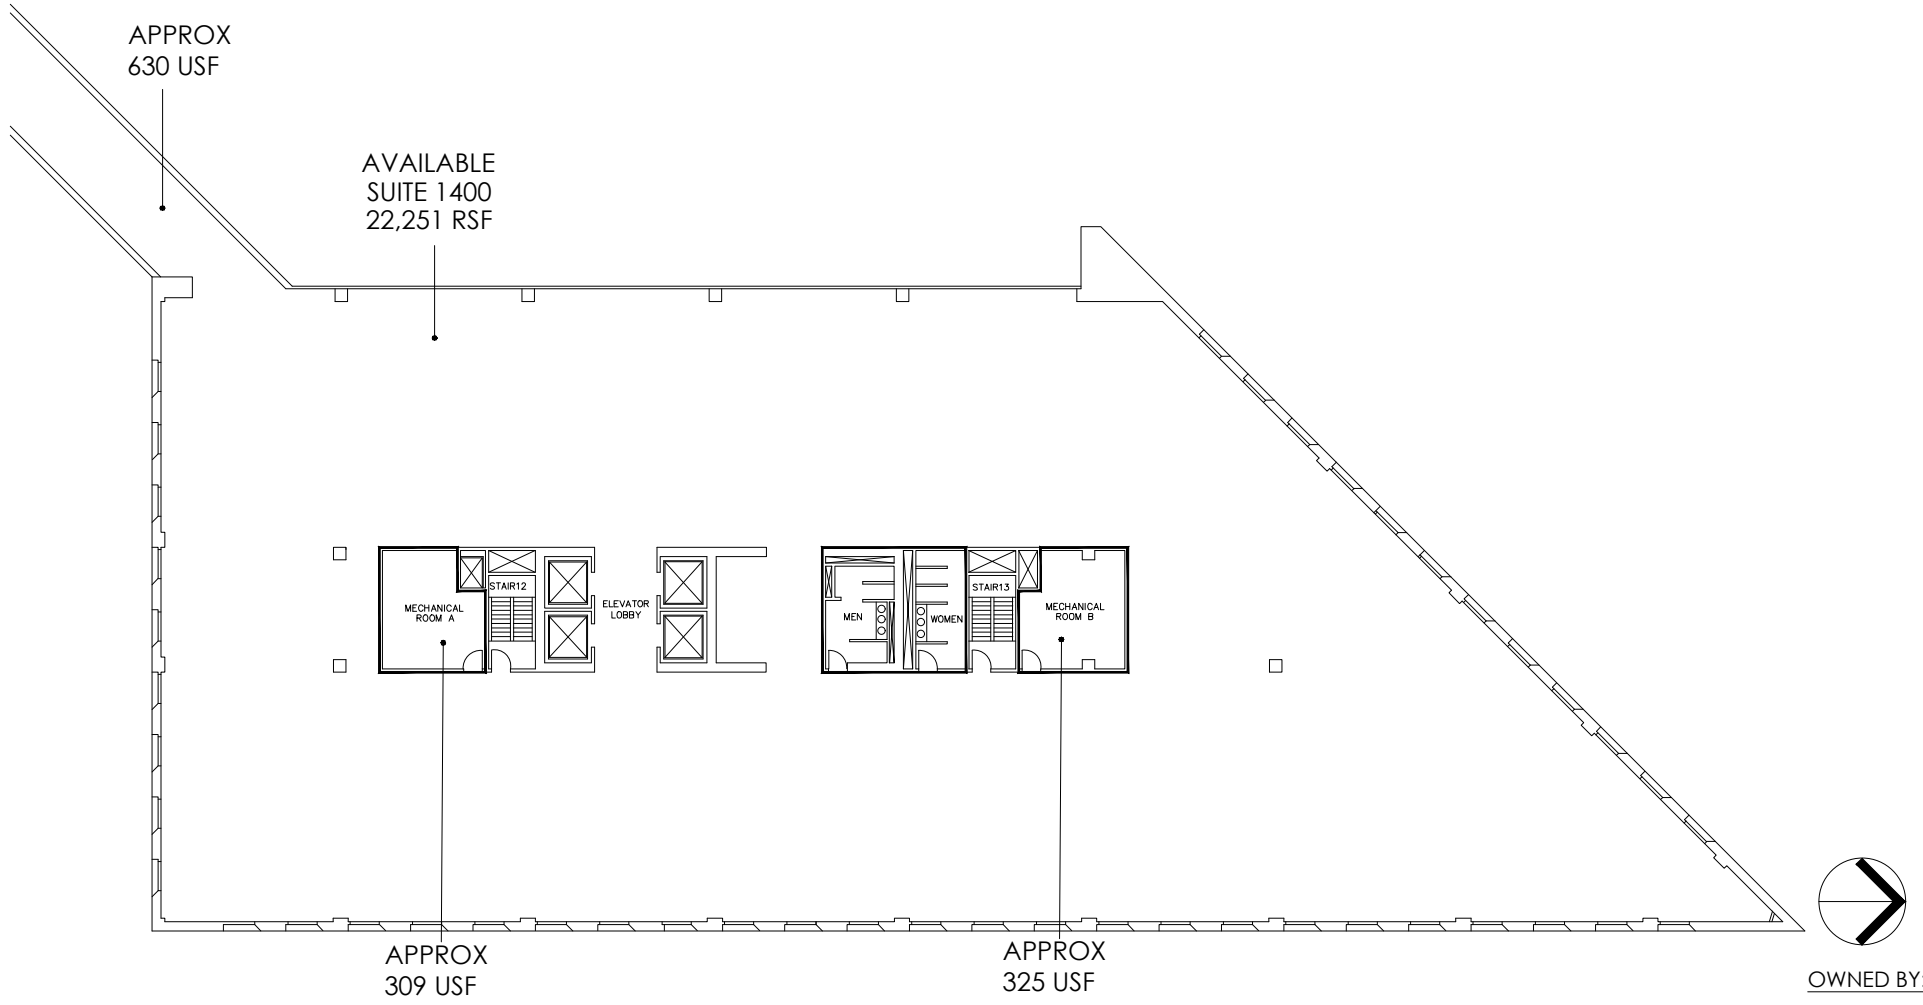

LEASING CONTACT:

JOHN VANDENBARK | 317.810.7178
john.vandenbark@am.jll.com

BETH SALLEE | 317.810.7012
beth.sallee@am.jll.com

OWNED BY:

schott design
www.schottdesign.com
SCALE: NOT TO SCALE
DATE: 01.05.22

PNC CENTER

101 W. WASHINGTON STREET, 14TH FLOOR - EAST TOWER
INDIANAPOLIS, INDIANA 46204