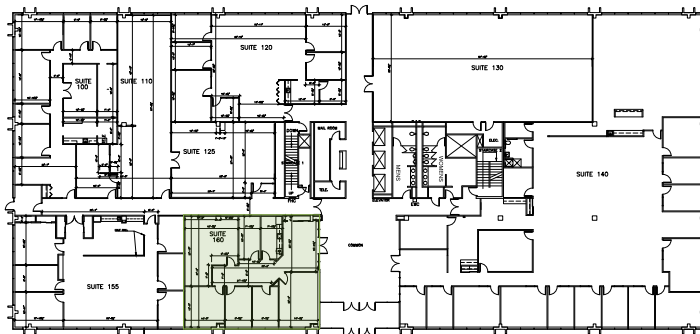

Suite 160 | SF: 2,420

- Fully built-out standard office layout with brand new carpet, fresh paint, and upgraded LED lighting
- Glass-front entry with reception directly off the main lobby
- Breakroom/kitchenette