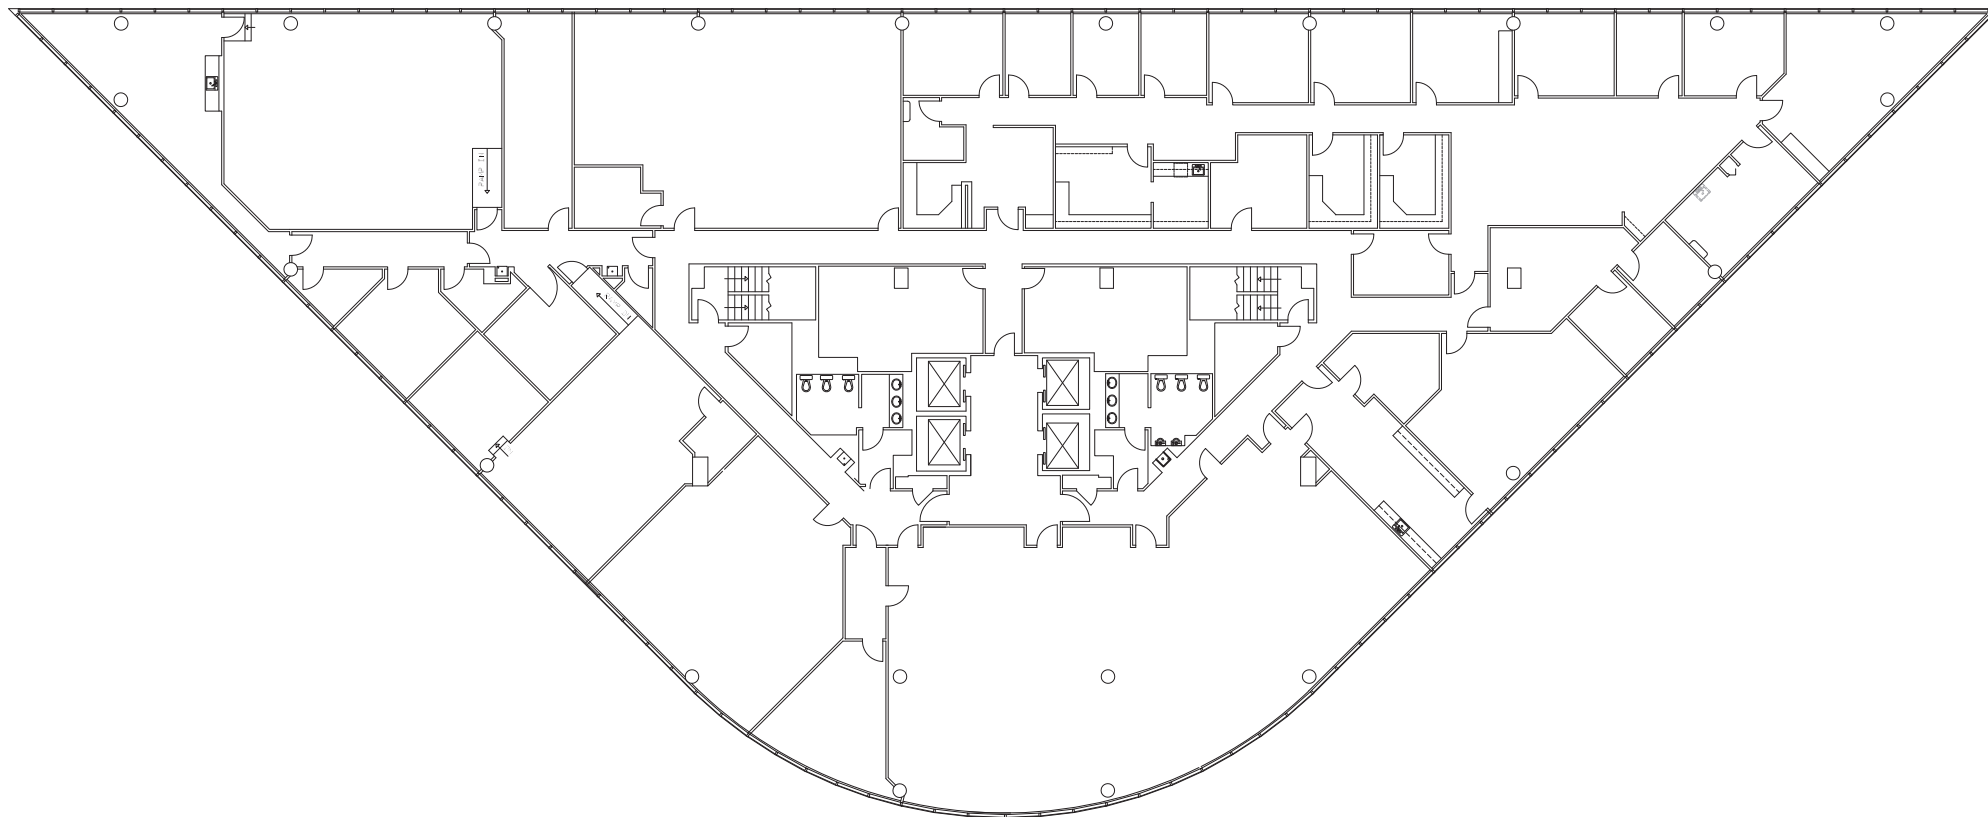

# BRIDGEPORT CENTER

5201 West Kennedy Boulevard  
Tampa, FL 33609

Suite Sheet

Suite 400 - 19,240 SF