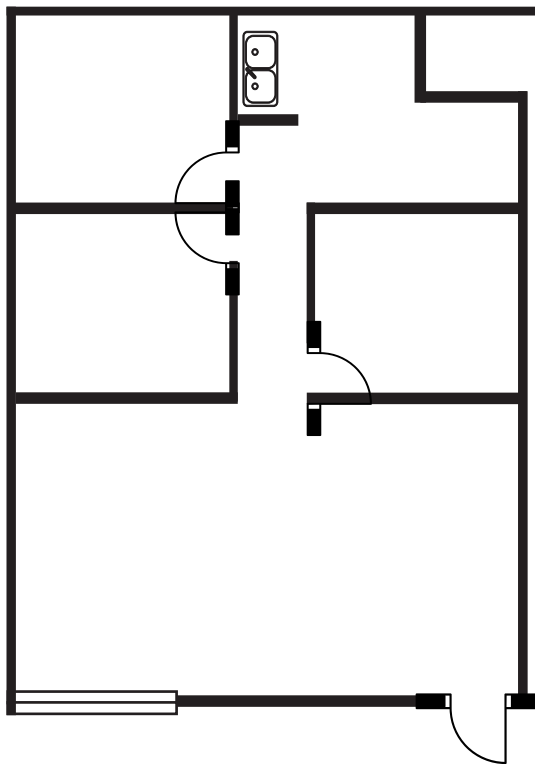

# Available For

Immediate Occupancy

▪ Suite 101: 1,039 RSF

▪ Suite 202: 1,221 RSF

**Kathleen Morgan**

Managing Director  
1 602 809 1048  
kathleen.morgan@transwestern.com

**Kevin Smigiel**

Vice President  
1 602 550 9295  
kevin.smigiel@transwestern.com