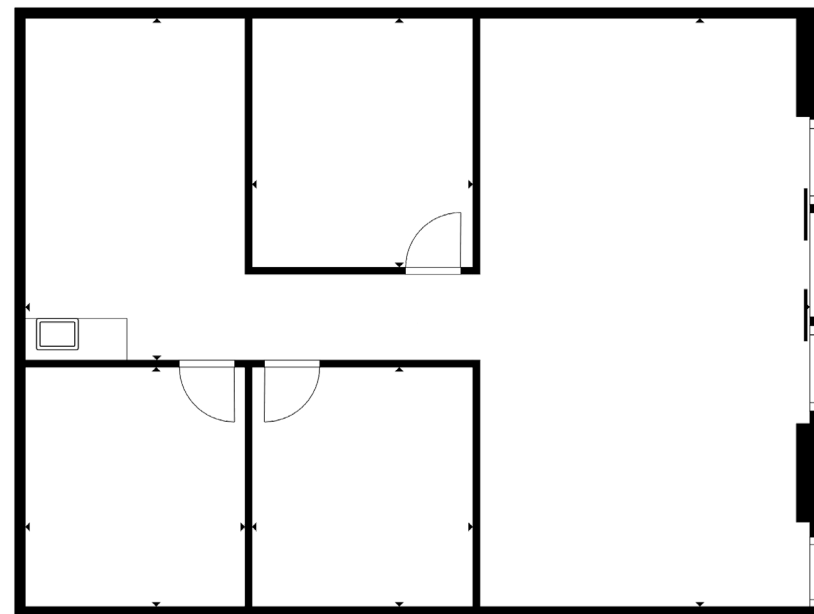

# Available For

Immediate Occupancy

▪ Suite 101: 1,039 RSF

▪ Suite 202: 1,221 RSF

**Kathleen Morgan**

Managing Director  
1 602 809 1048  
kathleen.morgan@transwestern.com

**Kevin Smigiel**

Vice President  
1 602 550 9295  
kevin.smigiel@transwestern.com