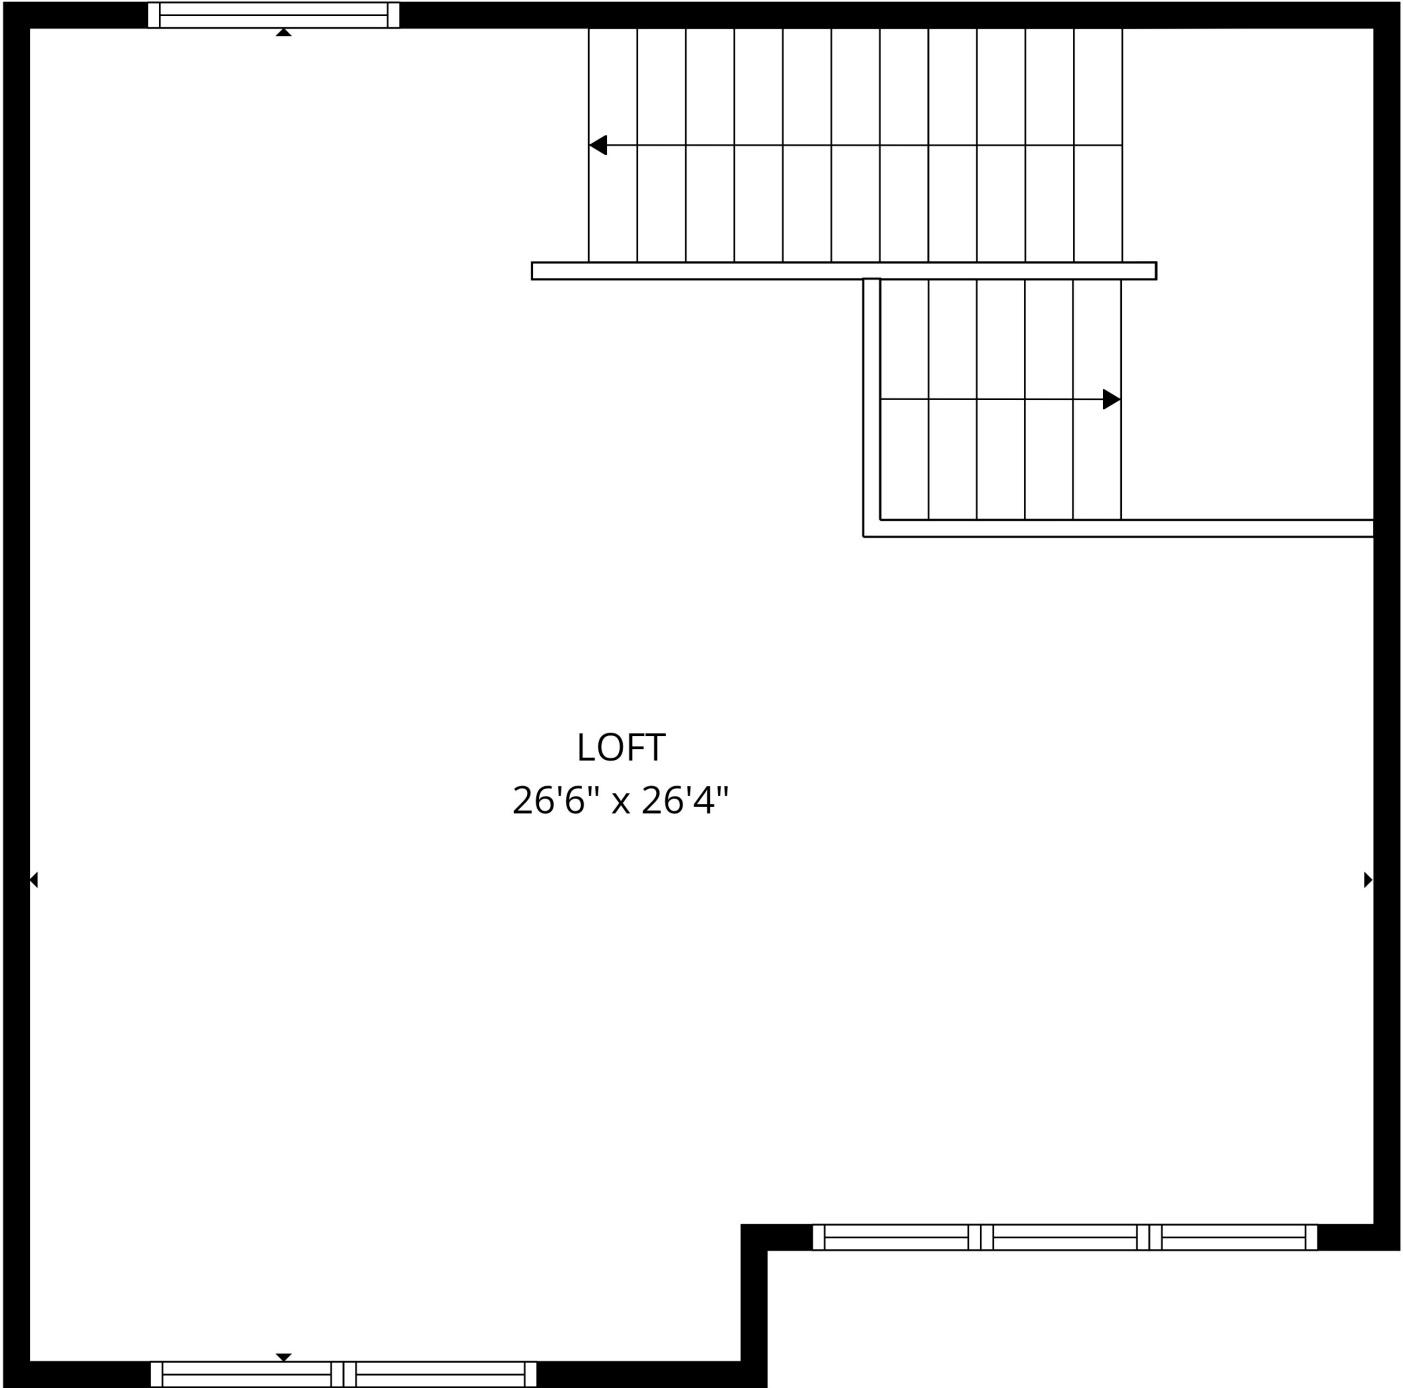

FLOOR PLAN CREATED BY CUBICASA APP. MEASUREMENTS DEEMED HIGHLY RELIABLE BUT NOT GUARANTEED.

LOFT
26'6" x 26'4"