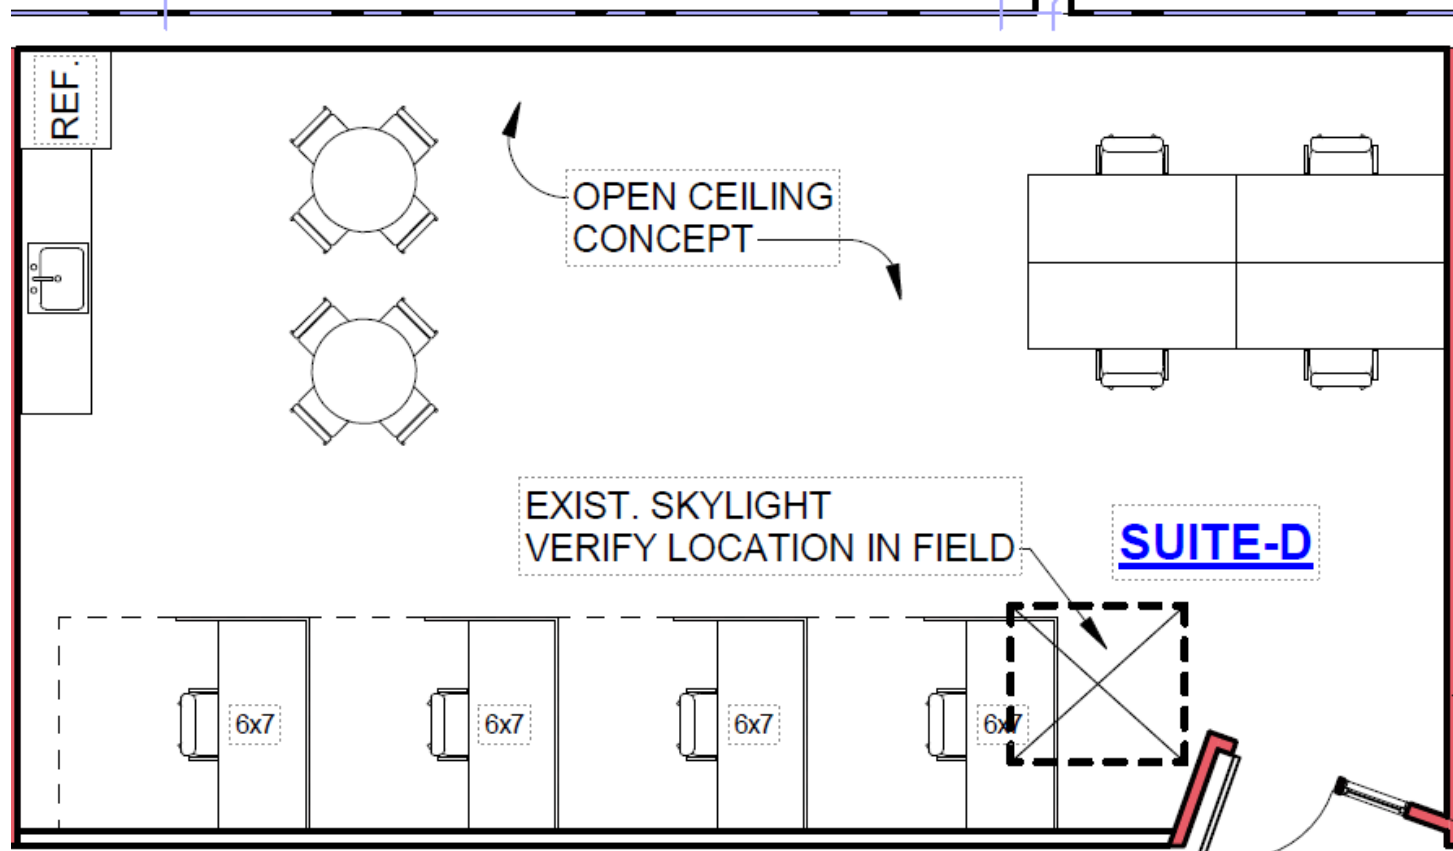

99 SOUTH BEDFORD

SUITE 215- 1,327 SF

**CLICK FOR
VIRTUAL
TOUR**

For more information visit www.burlingtoneastwest.com, or to schedule a tour visit or please contact:

Brooks Goodyear

781.249.5249

bgoodyear@rjkelly.com