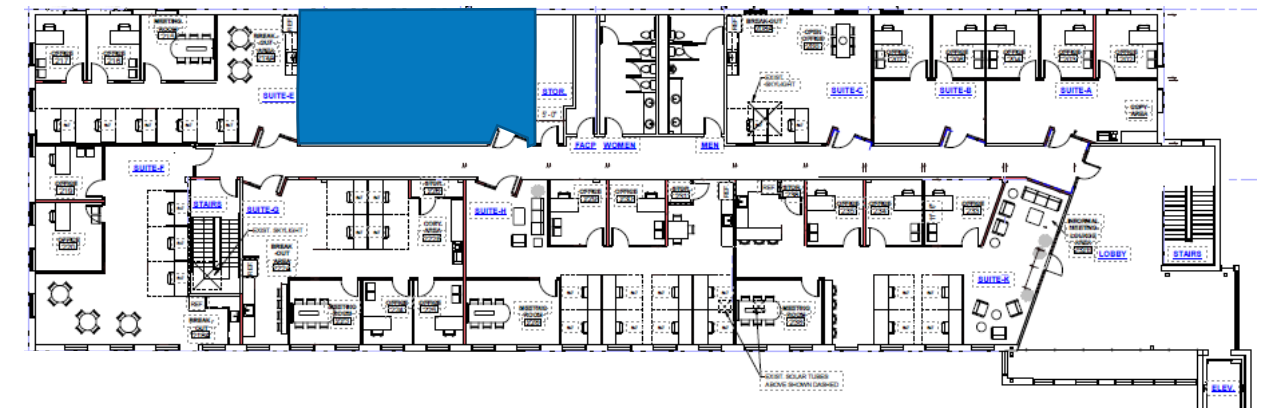

99 SOUTH BEDFORD

SUITE 215- 1,327 SF

**CLICK FOR
VIRTUAL
TOUR**

For more information visit www.burlingtoneastwest.com, or to schedule a tour visit or please contact:

Brooks Goodyear

781.249.5249

bgoodyear@rjkelly.com