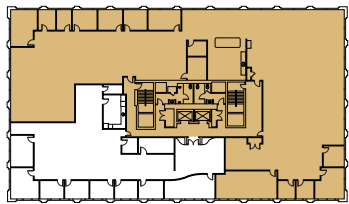

Bovet Office Centre

177 Bovet Rd, San Mateo, CA 94402

BOVET
OFFICE CENTRE

AVAILABILITIES

FLOOR 4 | ±11,075 s.f.

Suite 450

Available now

Floor Plan Key