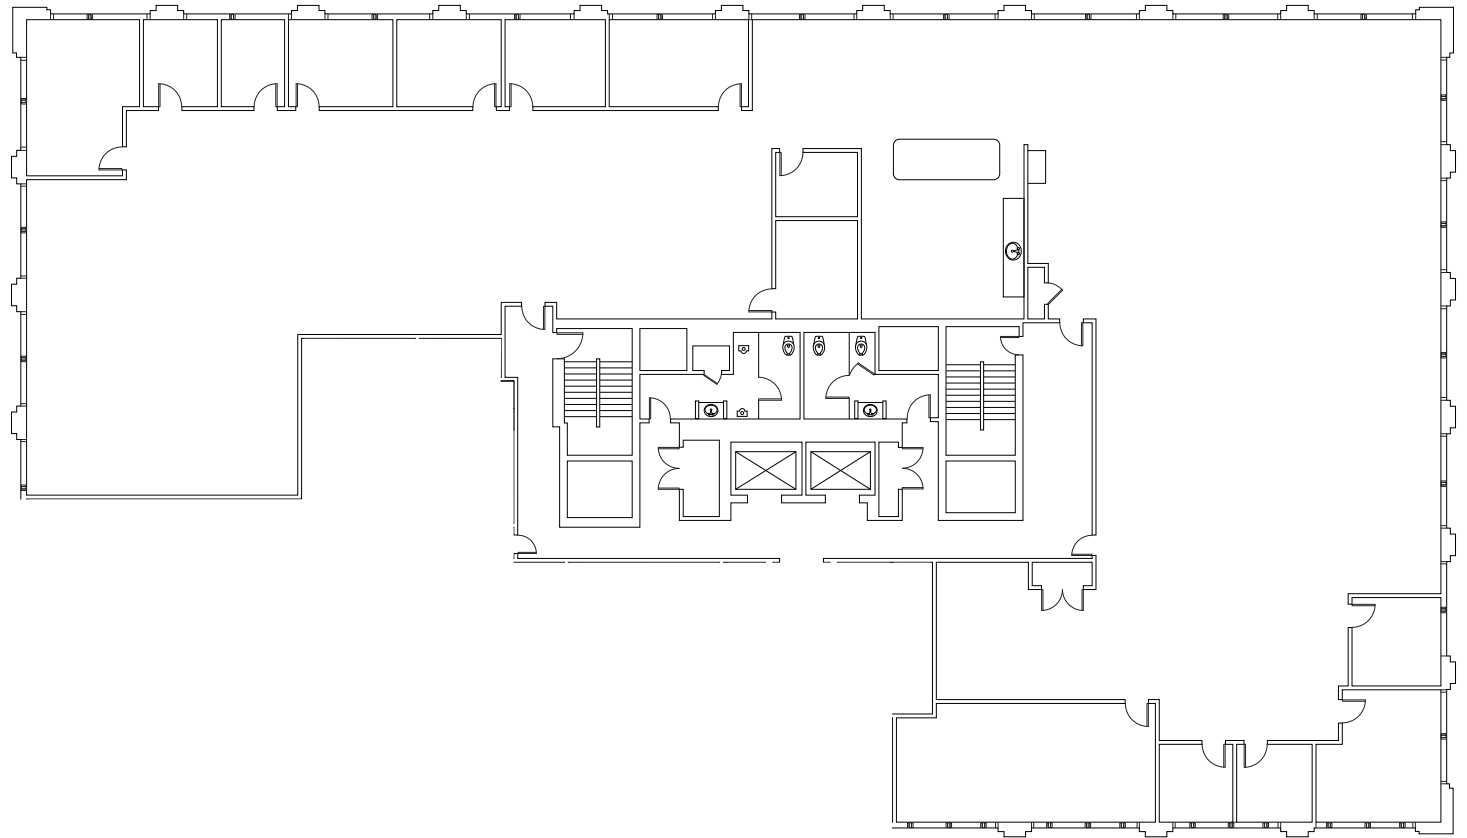

Bovet Office Centre

177 Bovet Rd, San Mateo, CA 94402

BOVET
OFFICE CENTRE

AVAILABILITIES

FLOOR 4 | ±11,075 s.f.

Suite 450

Available now

Floor Plan Key