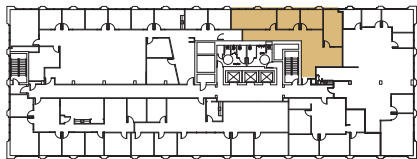

# Bovet Office Centre

155 Bovet Rd, San Mateo, CA 94402

**BOVET**  
OFFICE CENTRE

## AVAILABILITIES

FLOOR 3 | ±1,487 s.f.

Suite 308

Available now

Floor Plan Key

Tim Grant  
T +1 650 480 2124  
CA RE License -00674597  
tim.grant@jll.com

Clarke Funkhouser  
T +1 650 480 2042  
CA RE License -01252763  
clarke.funkhouser@jll.com