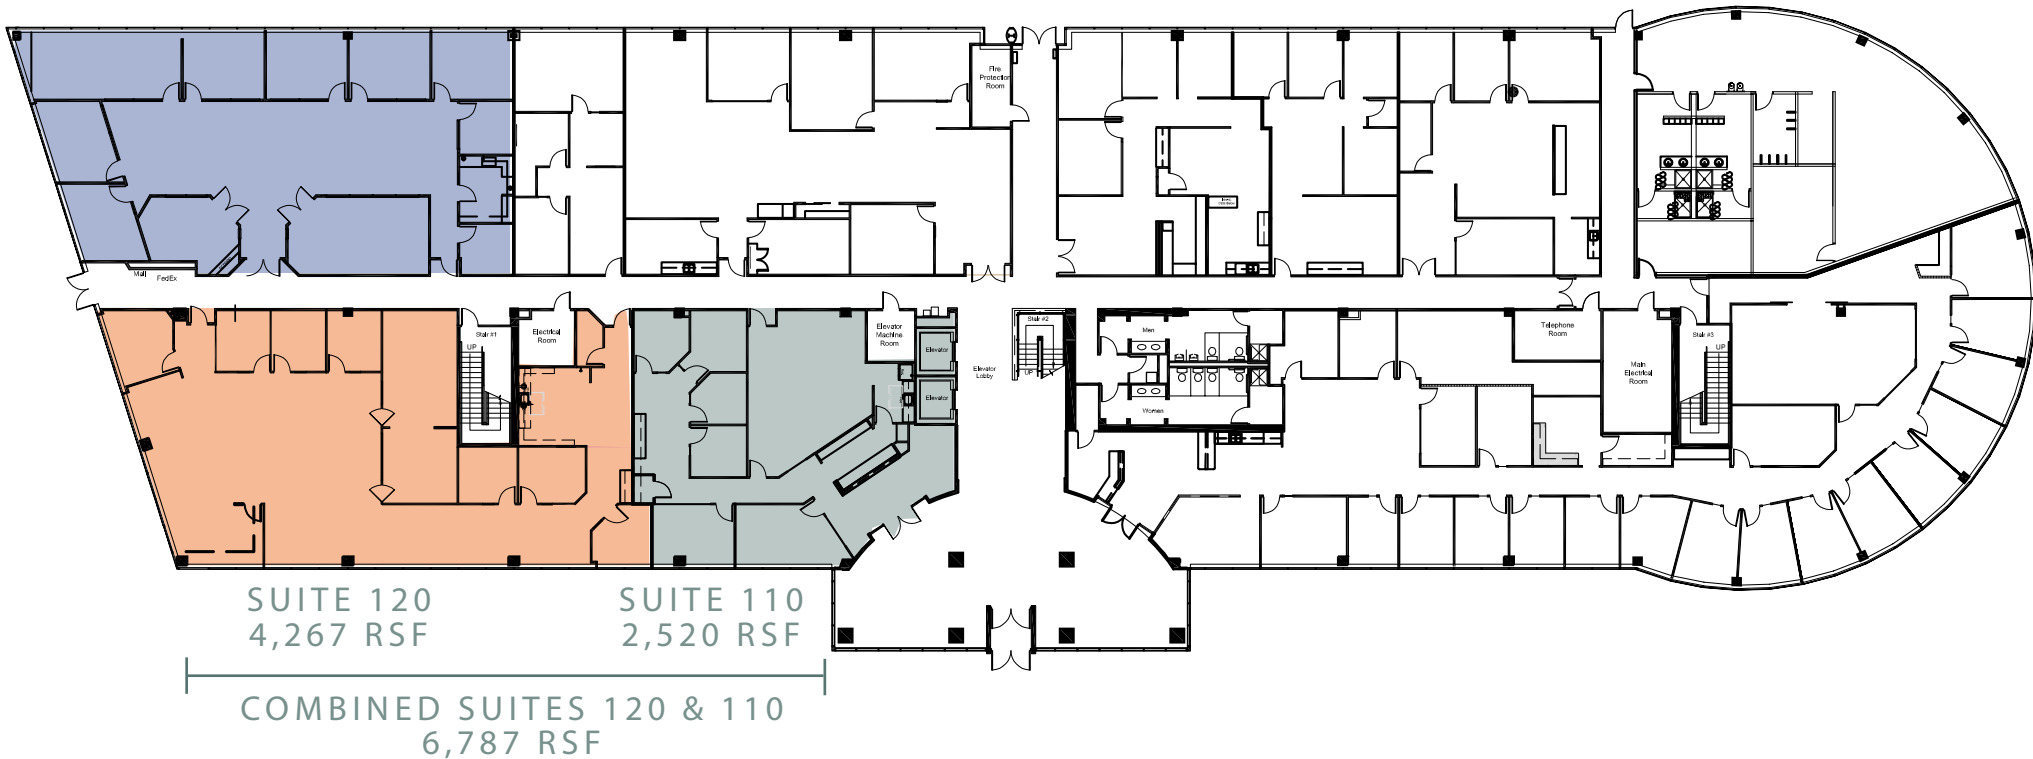

SHEA CENTER I

1745 Shea Center Dr.

HIGHLANDS RANCH
COLORADO, 80129

1st Floor Suites

Suite 110 - 2,520 RSF

Suite 120 - 4,267 RSF

Suite 130 - 4,138 RSF

SUITE 130
4,138 RSF

SUITE 120
4,267 RSF

SUITE 110
2,520 RSF

COMBINED SUITES 120 & 110
6,787 RSF

CONTACT INFORMATION:

MITCH BRADLEY
+1 720 528 6311
mitch.bradley@cbre.com

CBRE