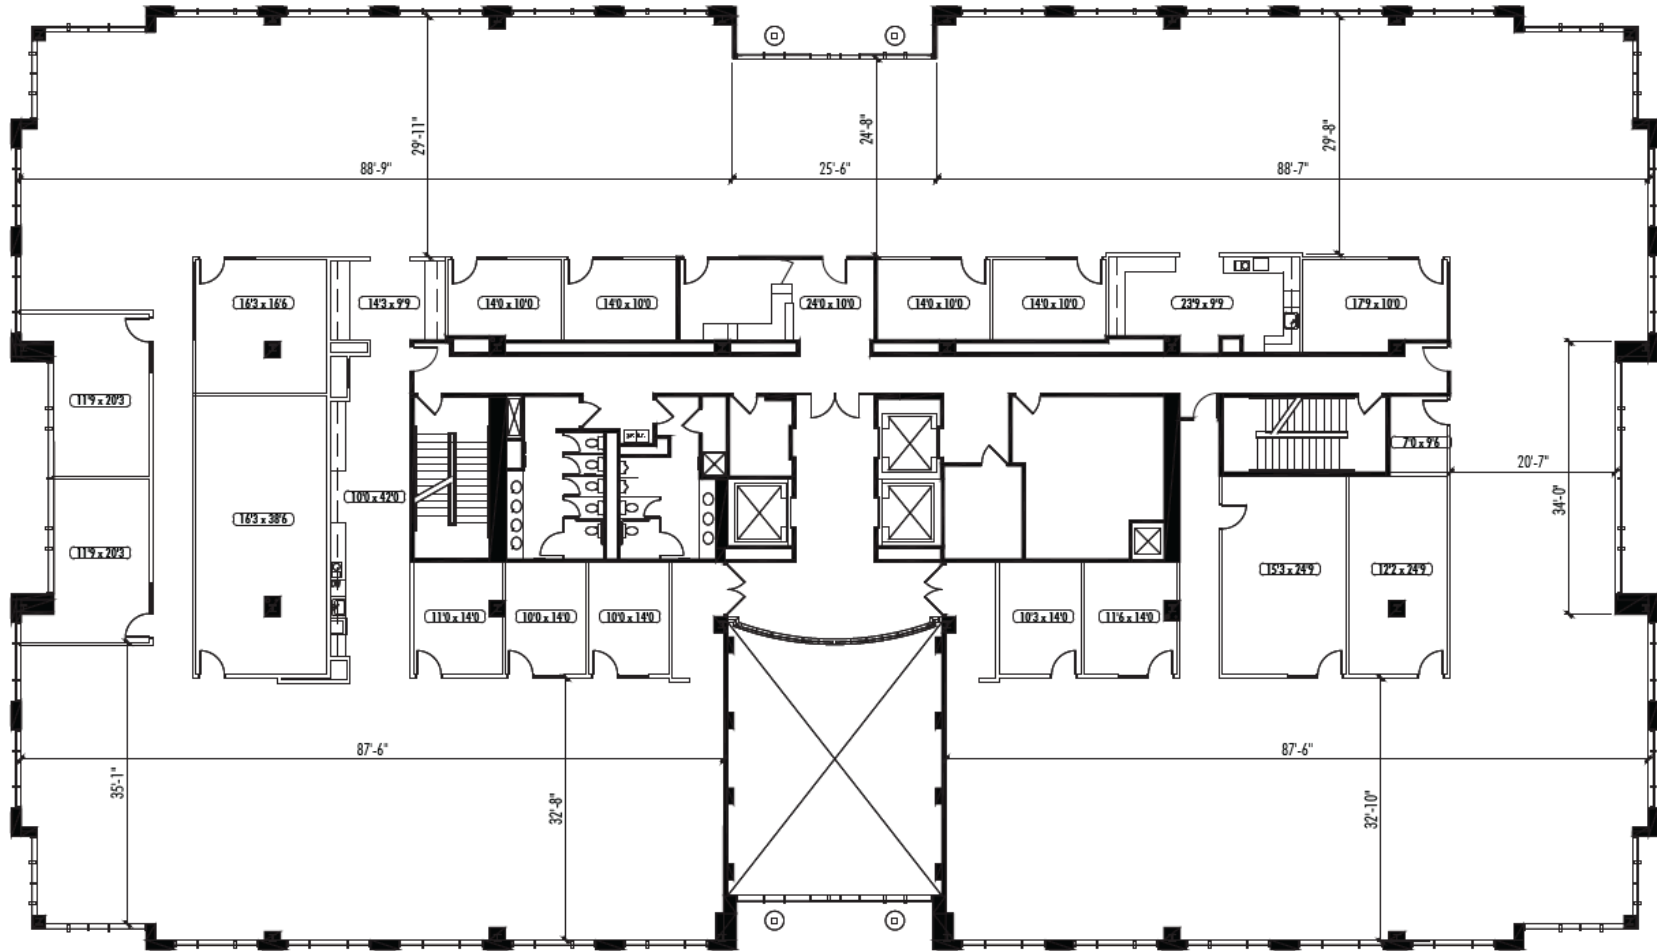

# DEERFIELD CORPORATE CENTER

Building 2: Suite 200 | 22,274 RSF

13010 Morris Road | Alpharetta, GA 30004

Seabie Hickson IV

Matt Fergus

Michael Howell

404.376.1295

404.414.7059