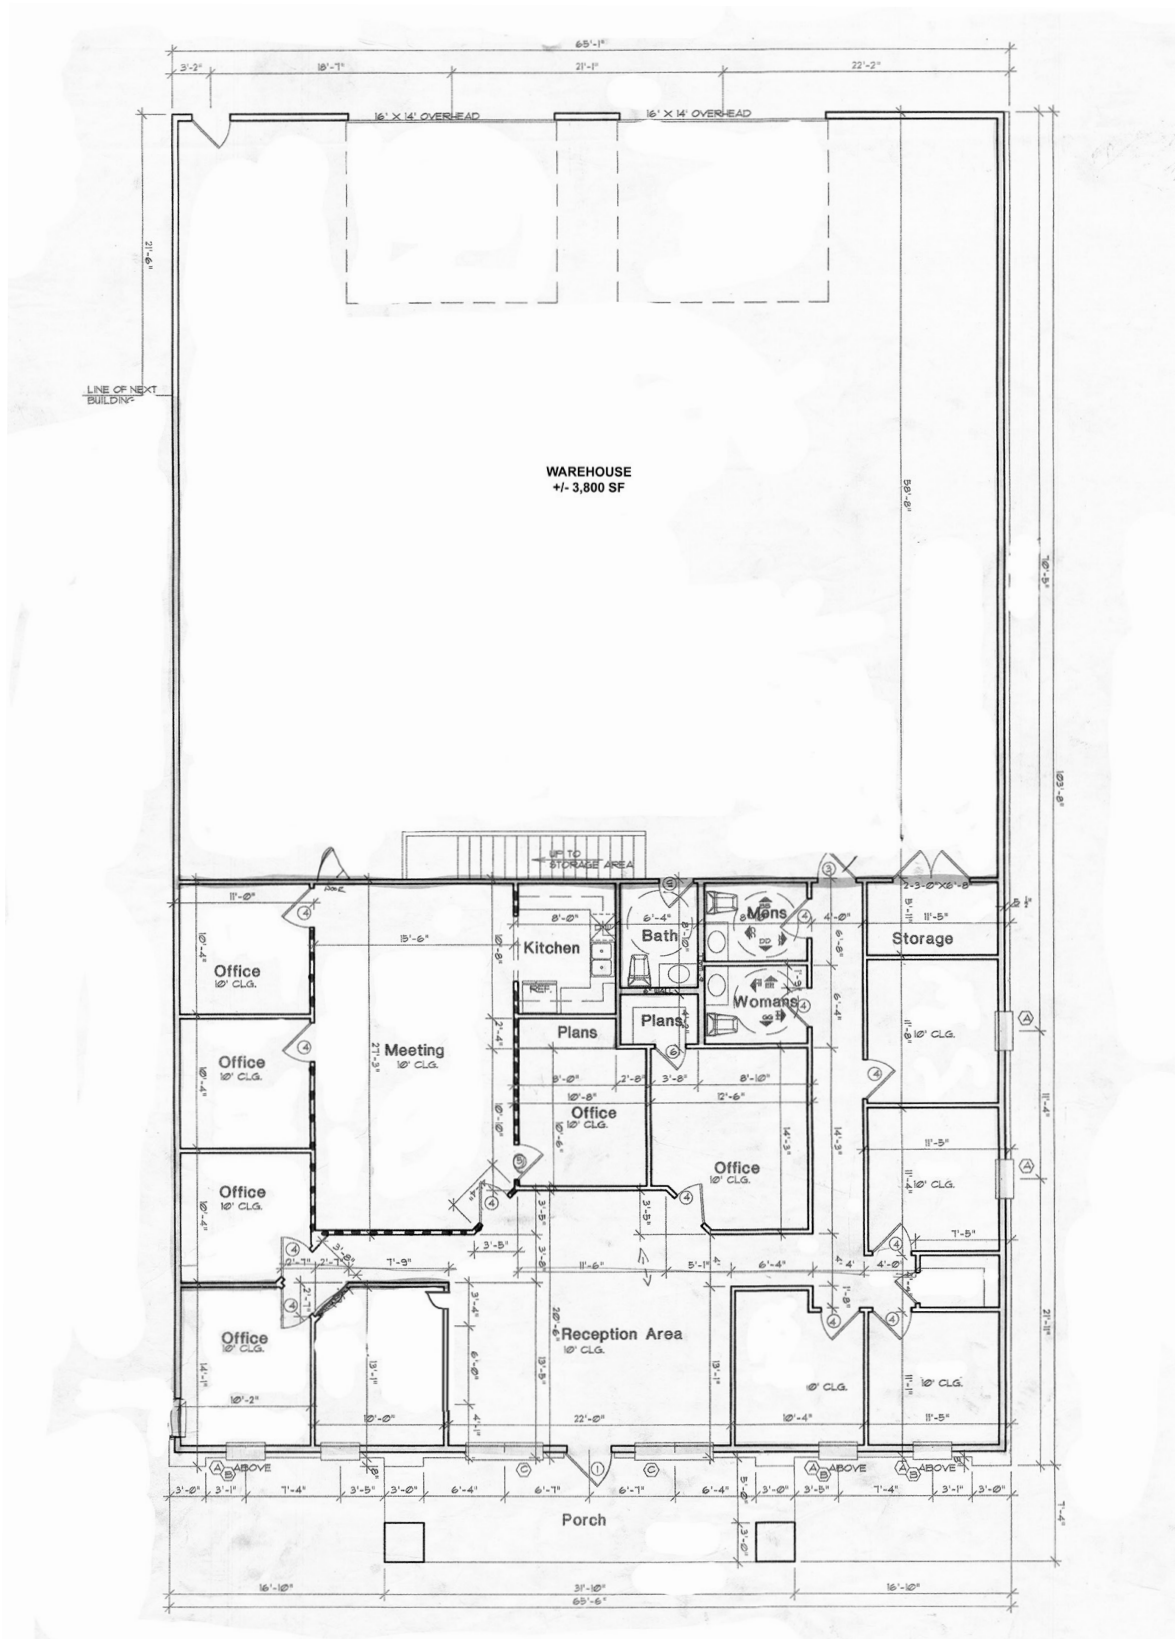

209 S SHADY SHORES DRIVE

209 S SHADY SHORES DR., LAKE DALLAS, TX 75065

Chris Kennedy

214.208.4220

ckennedy@bradford.com

Bradford Commercial Real Estate Services

www.bradford.com