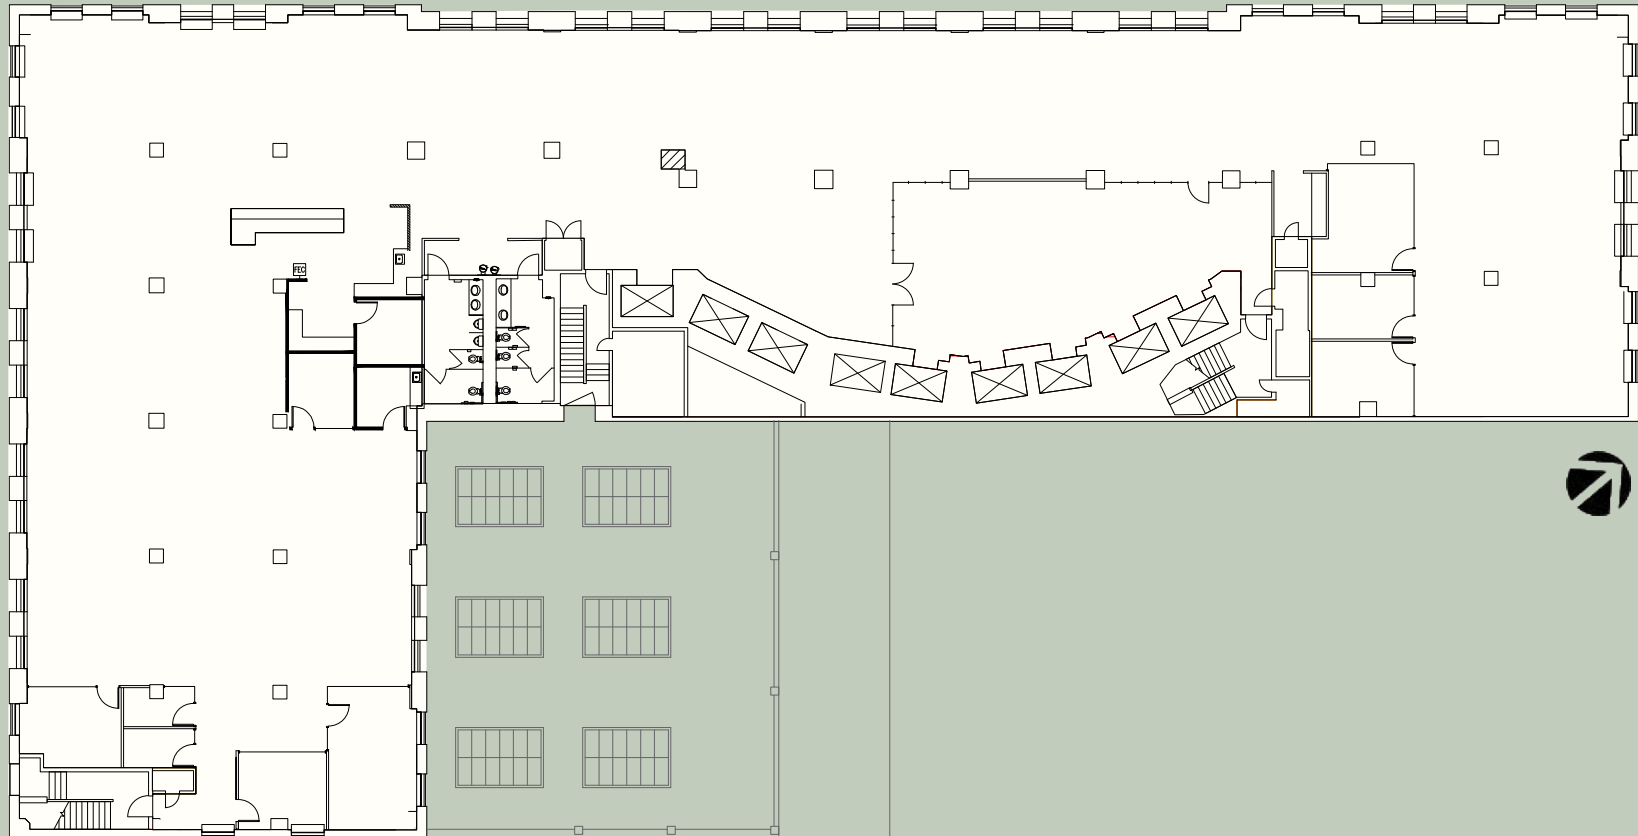

THE
EXCHANGE

821 2nd Avenue Seattle, Washington 98101

Suite 500
16,953 RSF

Contact Info

Lisa Stewart +1 206 607 1786
Jim Allison +1 206 607 1787

lisa.stewart@jll.com
jim.allison@jll.com

Jones Lang LaSalle Brokerage, Inc.
© 2022 Jones Lang LaSalle IP, Inc. All rights reserved.
All information contained herein is from sources deemed reliable;
however, no representation or warranty is made to the accuracy thereof.