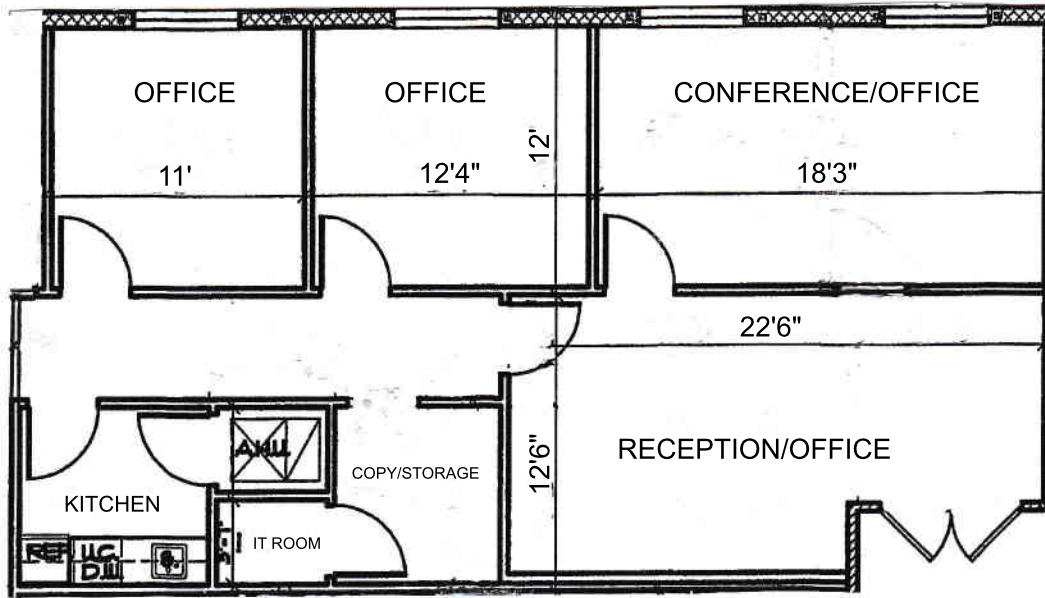

2461 West SR 426, Suite 1021 Oviedo, FL 32765
Existing Floor Plan (1,207 RSF)

LOBBY