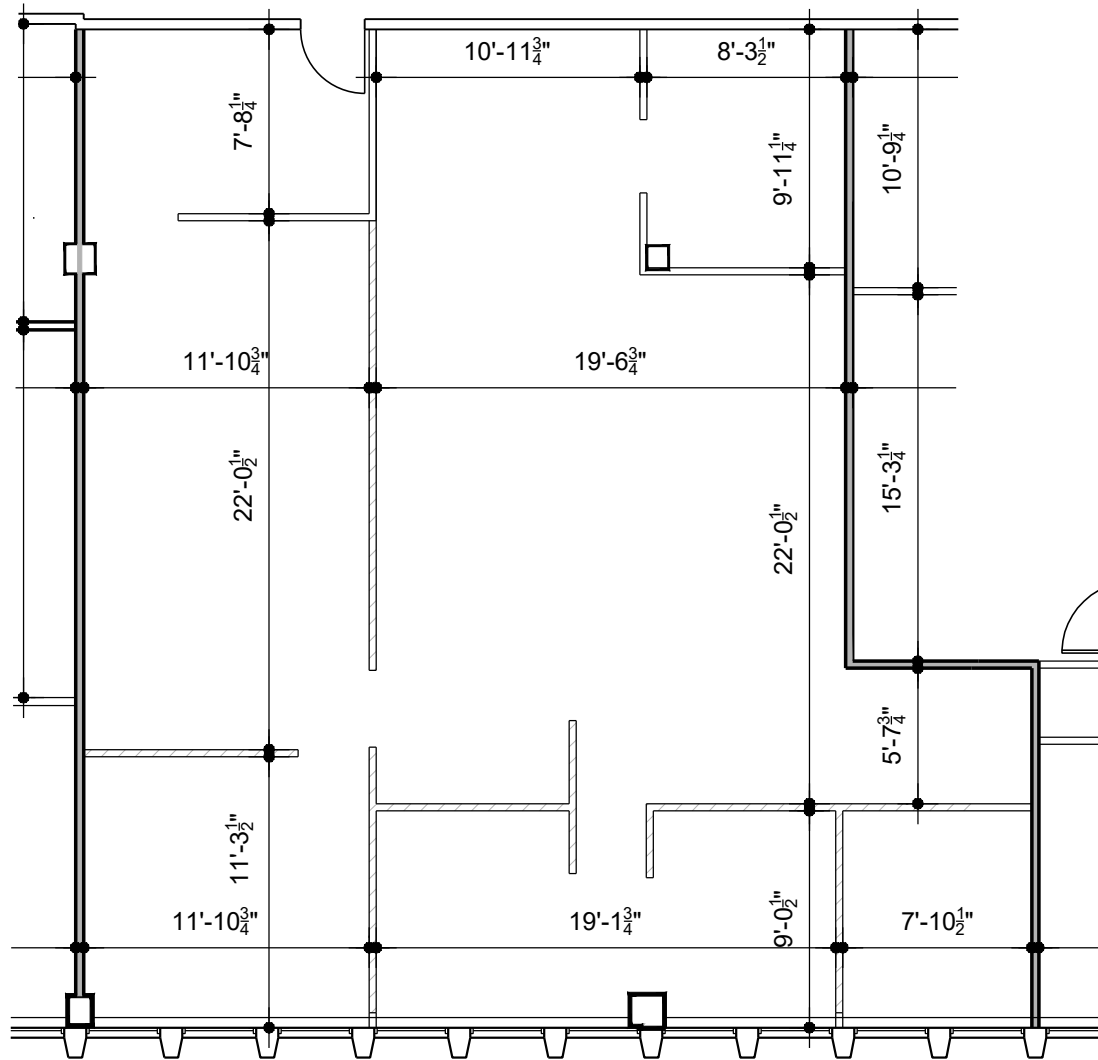

BINGHAM OFFICE PARK

30400 TELEGRAPH BINGHAM FARMS, MI 48025

30100 TELEGRAPH ROAD
SUITE 366
BINGHAM FARMS, MI 48025
(248) 763-3459

SUITE 484

8.30.18

SCALE: 1/8" = 1'-0"

1,455 U.S.F.
1,601 R.S.F.