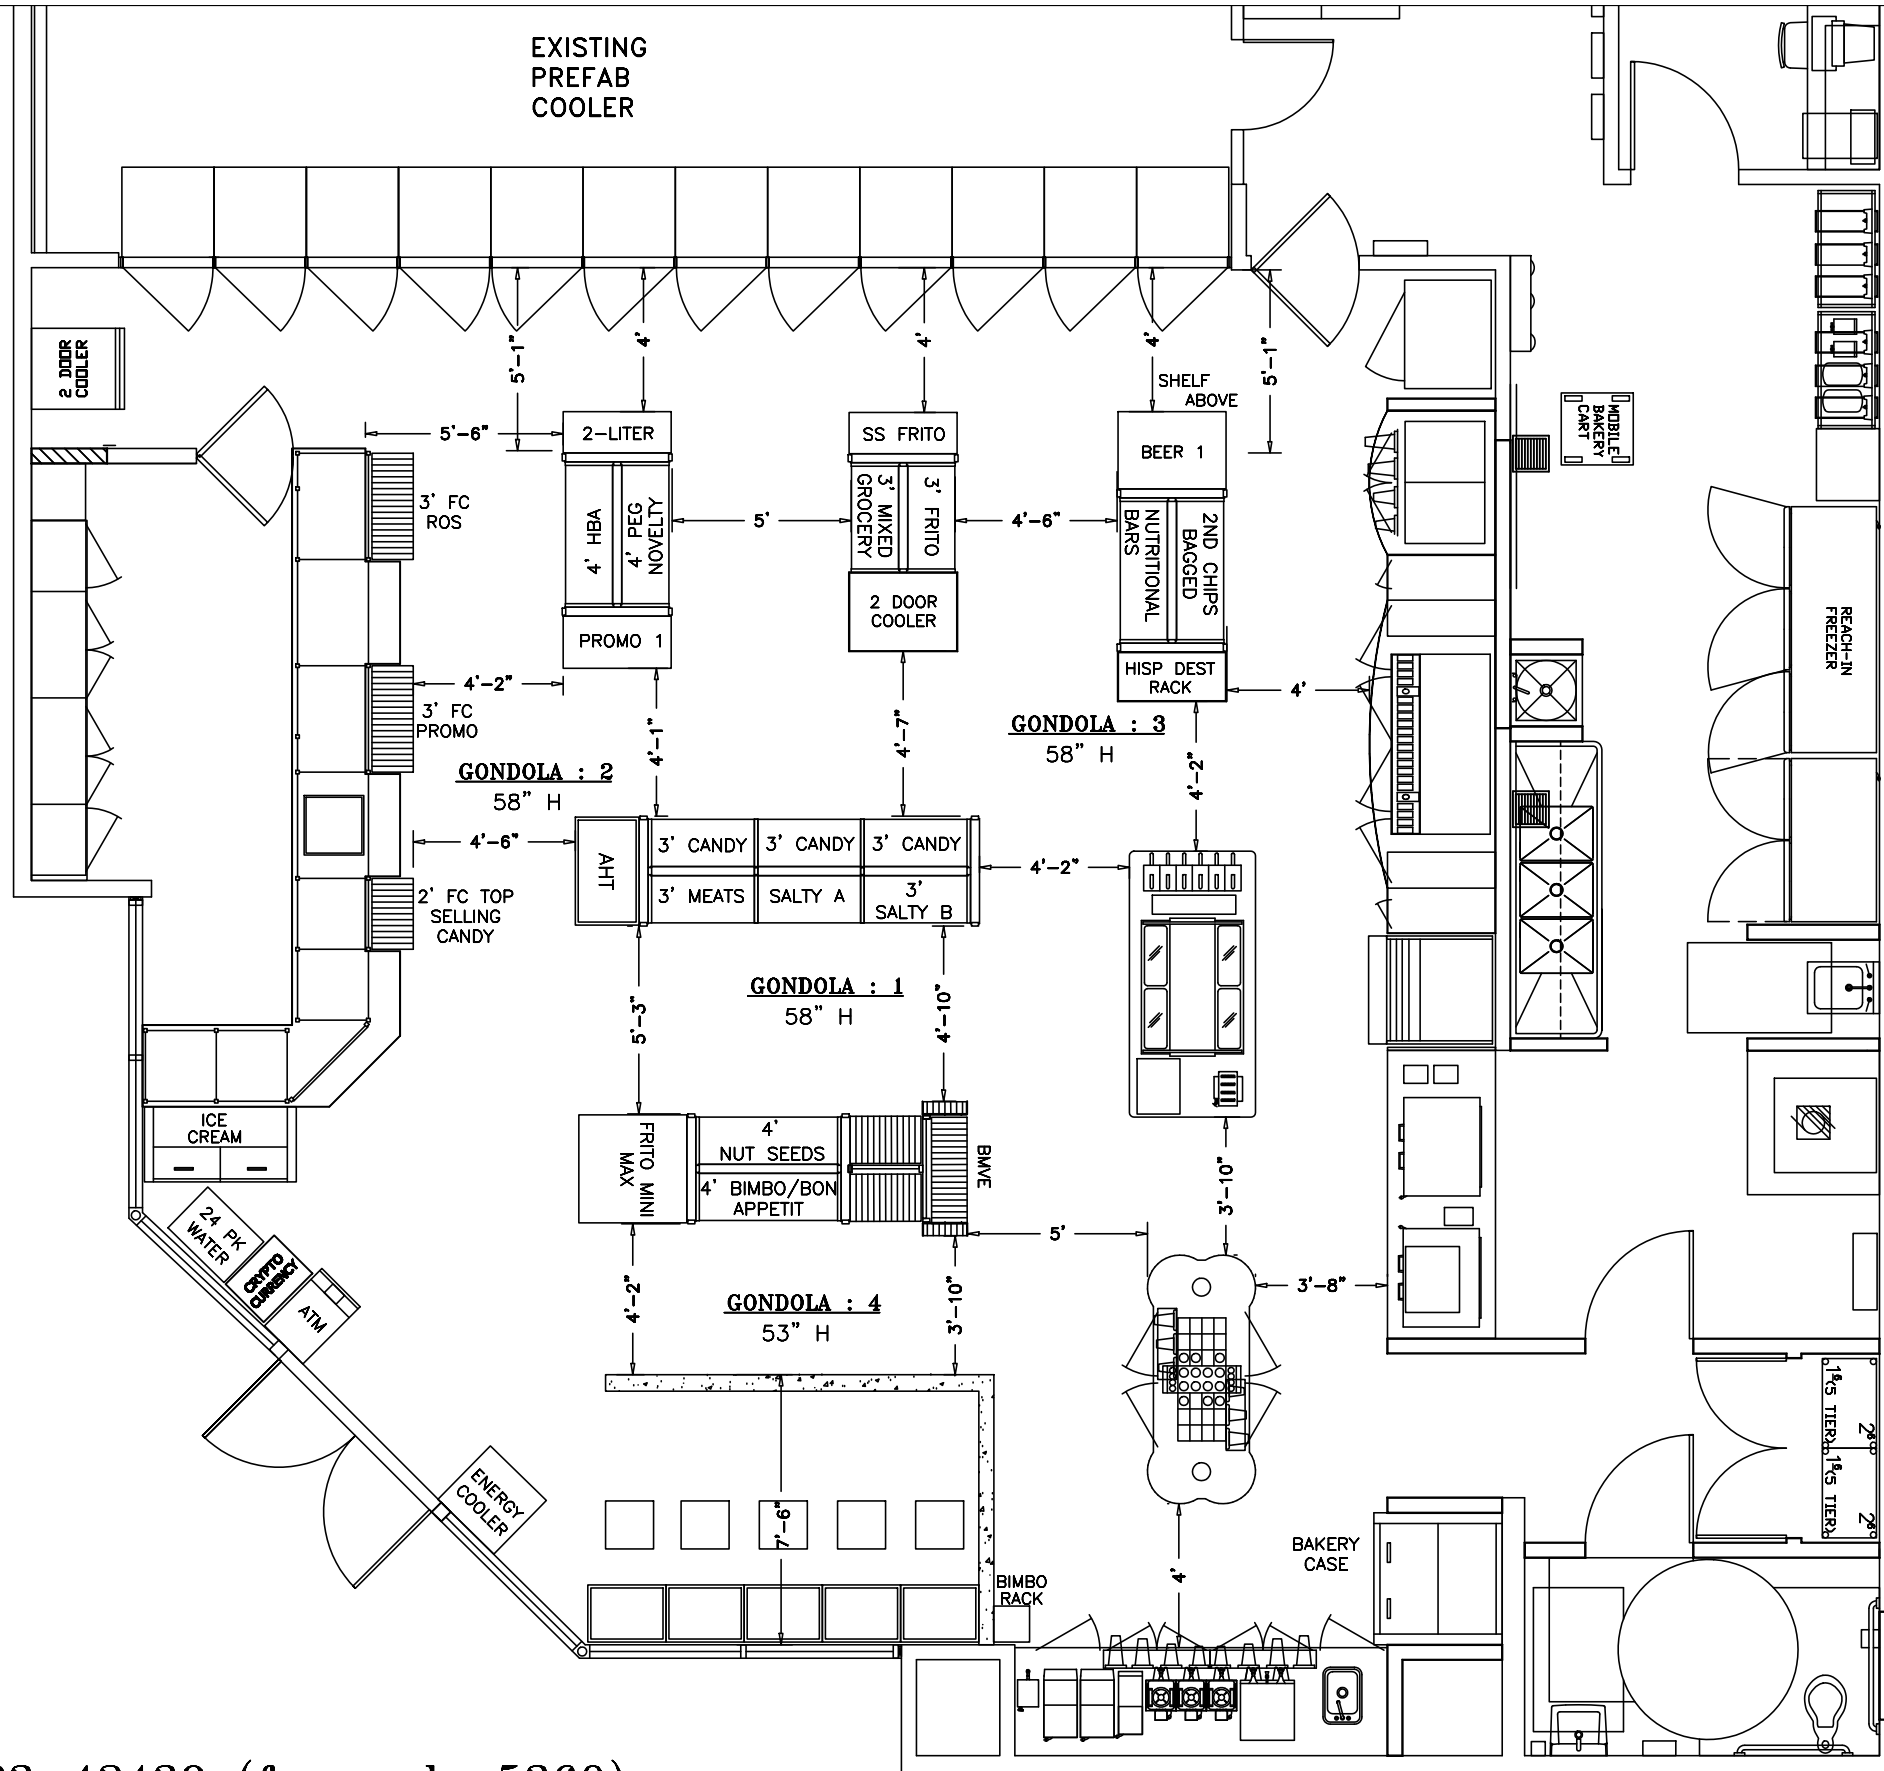

C:\Users\jgarcia\Shopcou USA, Inc\CAD - Cad\SHOPCO-DRAWINGS\2004\04-0280.dwg, 5/18/2023 3:41:31 PM

GONDOLAS COLOR	
SQUARE FOOTAGE	

SITE # 82523_42439 (formerly 5360)

DATE: MAY 2023

DRAWING DESCRIPTION:
SITE # 82523_42439 (FORMERLY 5360)

BP-ARCO
SITE # 82523 : 551 N. LAMB BLVD. - LAS VEGAS, NV.

DWG. NO. 04-0280-a DATE 05/18/2023
SCALE 3/16"=1'-0" DRAWN BY MQT/EN/DR/XL/

SHOPCO USA, INC. 7171 WEST SAM HOUSTON PKWY. N. HOUSTON, TX. 77040 (713) 934-2900