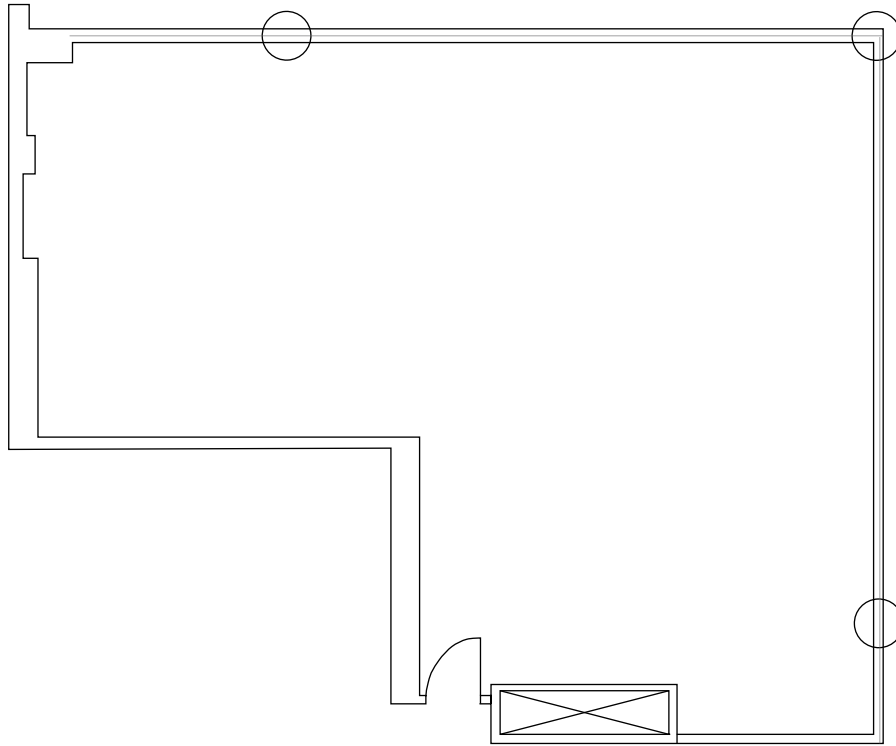

SAINT THOMAS WEST - PLAZA EAST

Suite 221 | 1,373 SF Available

4230 Harding Rd | Nashville, TN | 37205

SUITE 221 HIGHLIGHTS

- Fully customizable space plan
- Warm vanilla shell space
- Close proximity to elevators