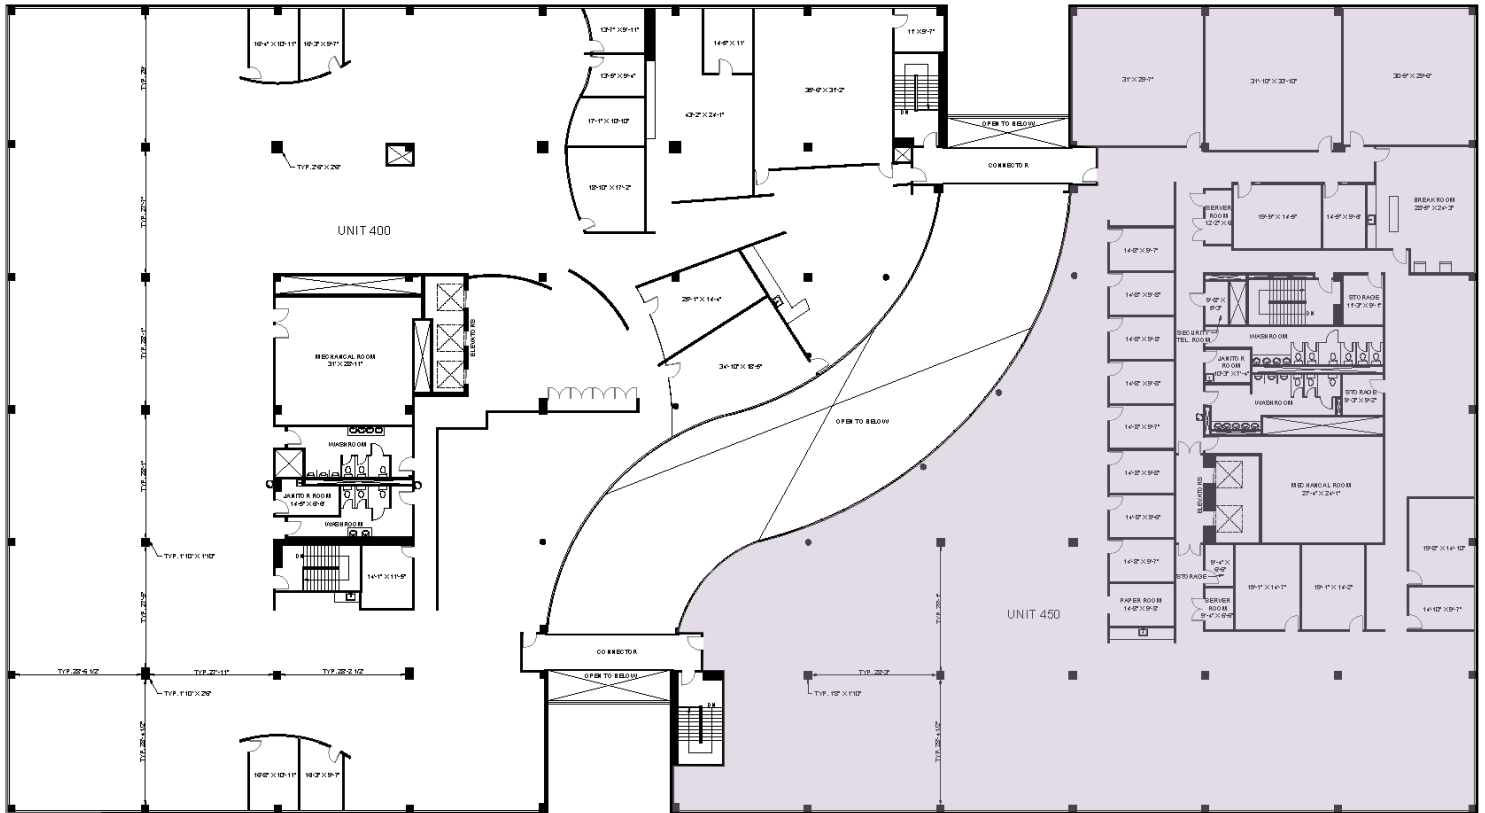

Naperville, IL 60563

Suite	Size	Lease Rate	Description
■ 1100 E Warrenville - Suite 450	25,793 SF	Negotiable	-

Matthew Hickey **Brett Ratay**
 312.345.8782 847.490.5350
 mhickey@lpc.com bratay@lpc.com

Lincoln