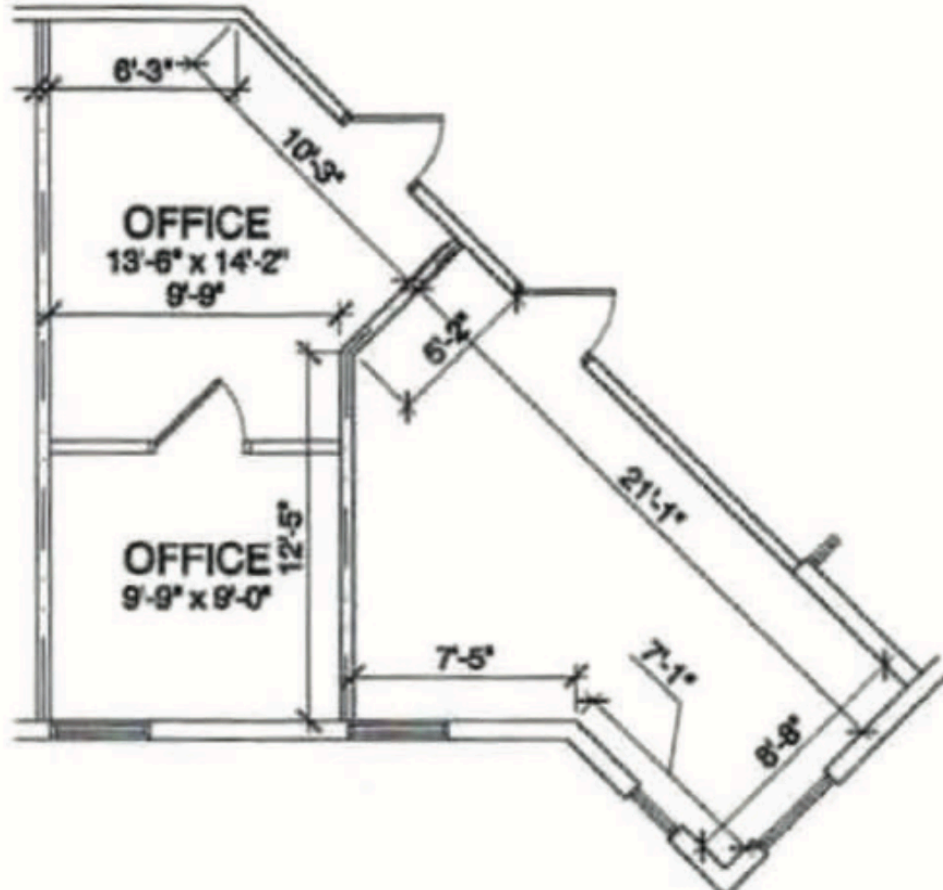

## Suite D-280

±289  
SQUARE FEET

**RACHAEL THOMPSON**  
Senior Vice President  
602.513.5122  
[rachael.thompson@kidder.com](mailto:rachael.thompson@kidder.com)

**PERRY GABUZZI, CCIM**  
Senior Vice President  
602.513.5116  
[perry.gabuzzi@kidder.com](mailto:perry.gabuzzi@kidder.com)