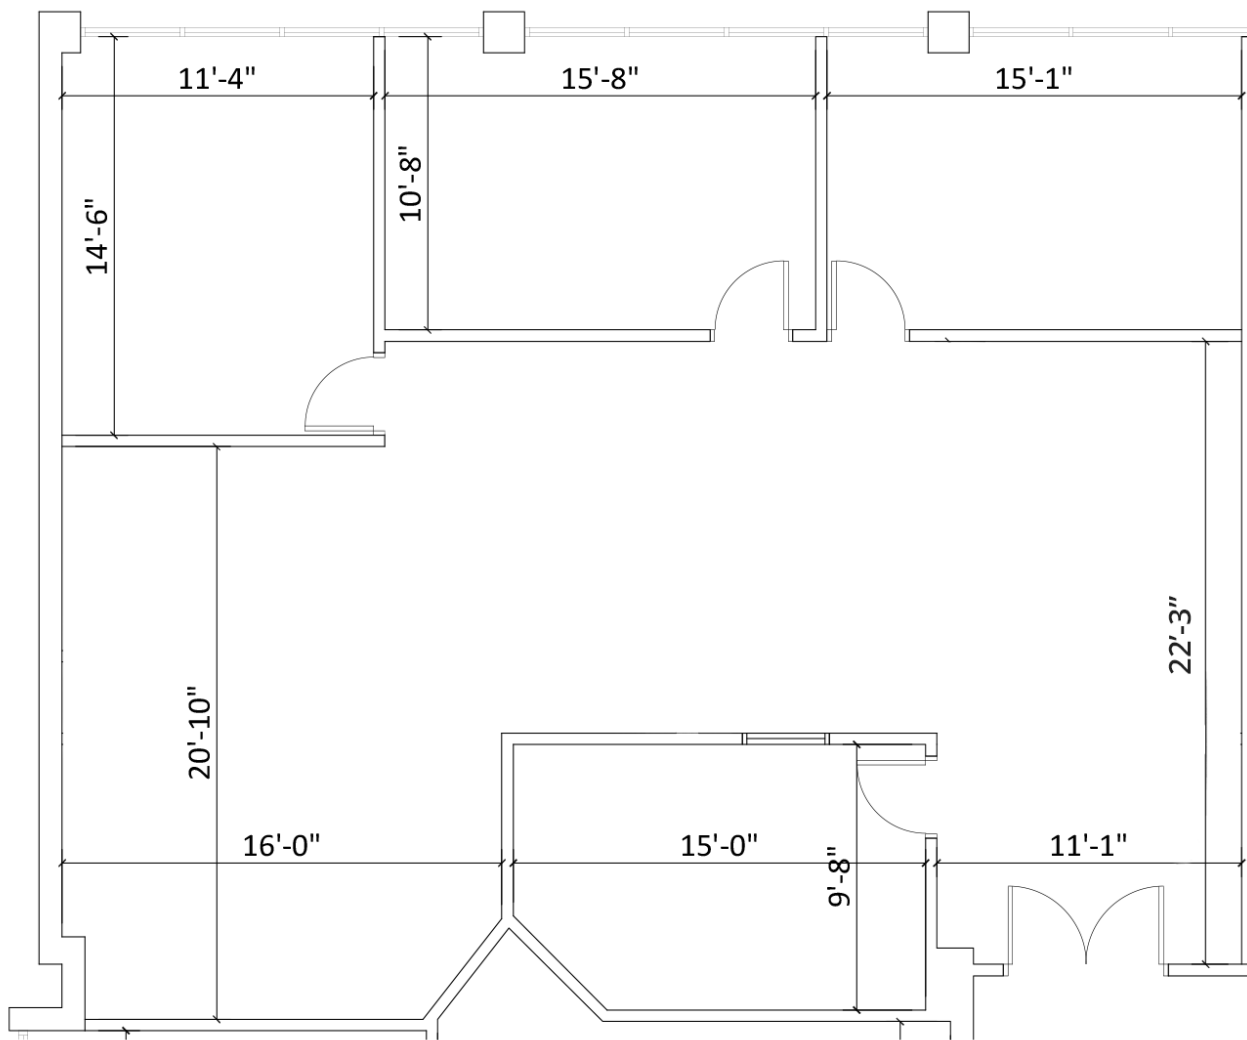

# SUITE 402: 1,745 RSF

SPACE AVAILABLE

**WESTSHORE CITY CENTER**  
1211 N. Westshore Blvd  
Tampa, FL 33607

No warranty or representation, expressed or implied, is made to the accuracy of information contained herein, and same is submitted subject to errors, change of price, rental or other conditions, withdrawal without notice, and to any special listing conditions imposed by our principals. PLANS NOT TO SCALE