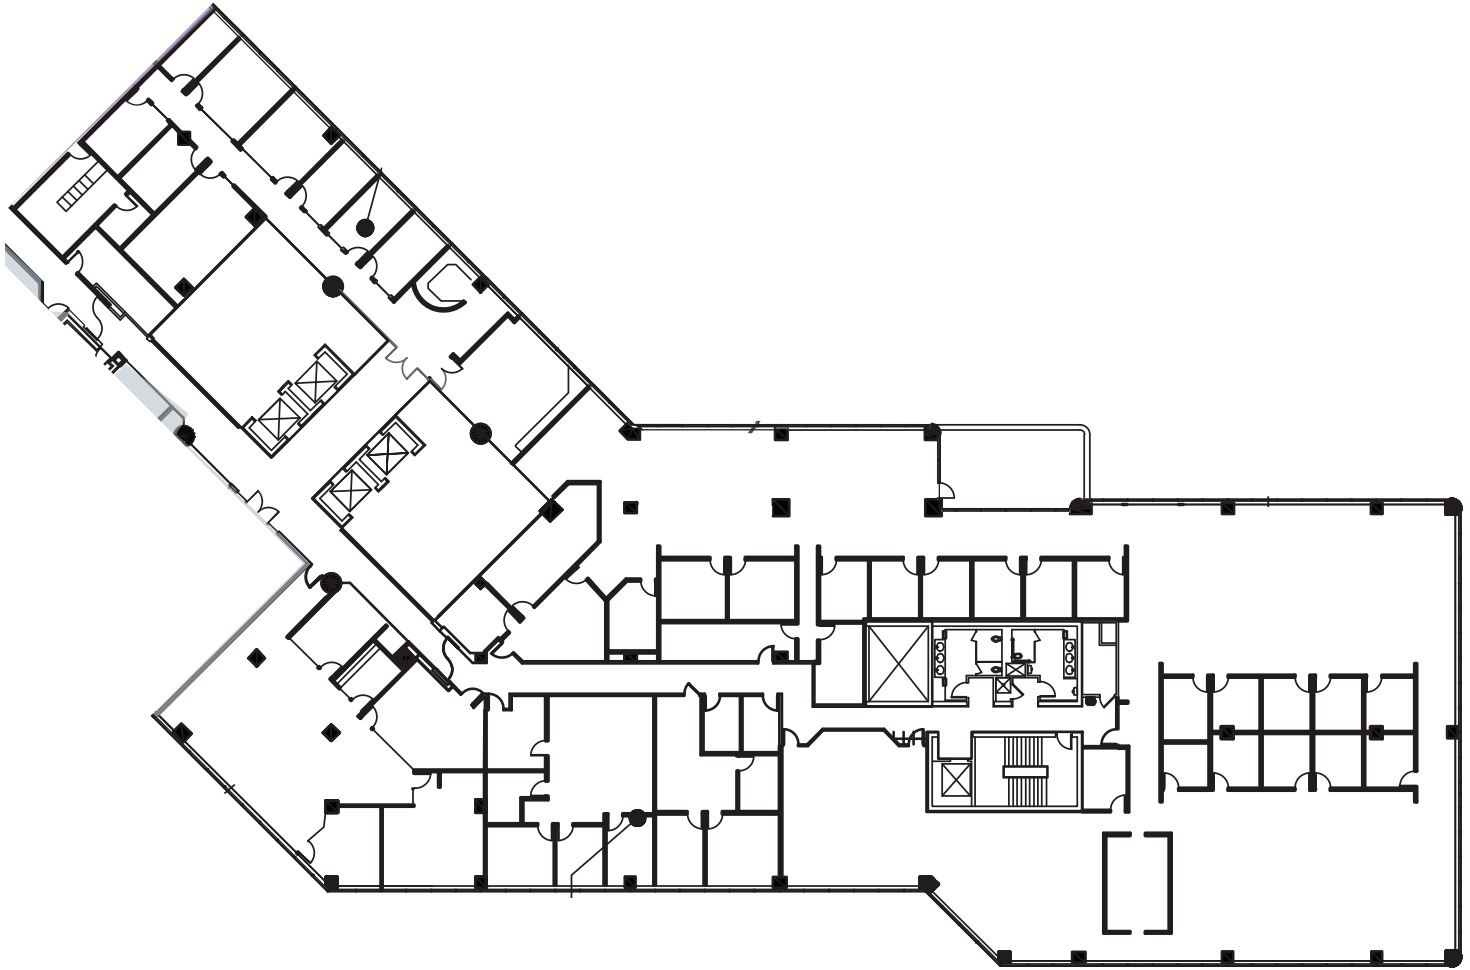

Suite 500 - 27,656 RSF

W. RYAN STOUT
Managing Director
(303) 813 6448
ryan.stout@cushwake.com

ZACHARY T. WILLIAMS
Director
(303) 813 6474
zach.williams@cushwake.com

CAITLIN I. ELLENSON
Director
(303) 312 1914
caitlin.ellenson@cushwake.com