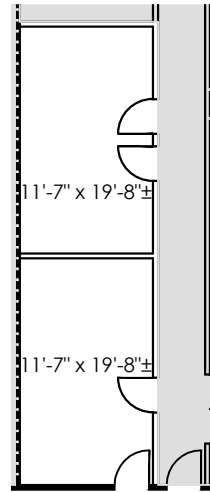

# 15058 Beltway - Suite 117

531 SF

KEY PLAN