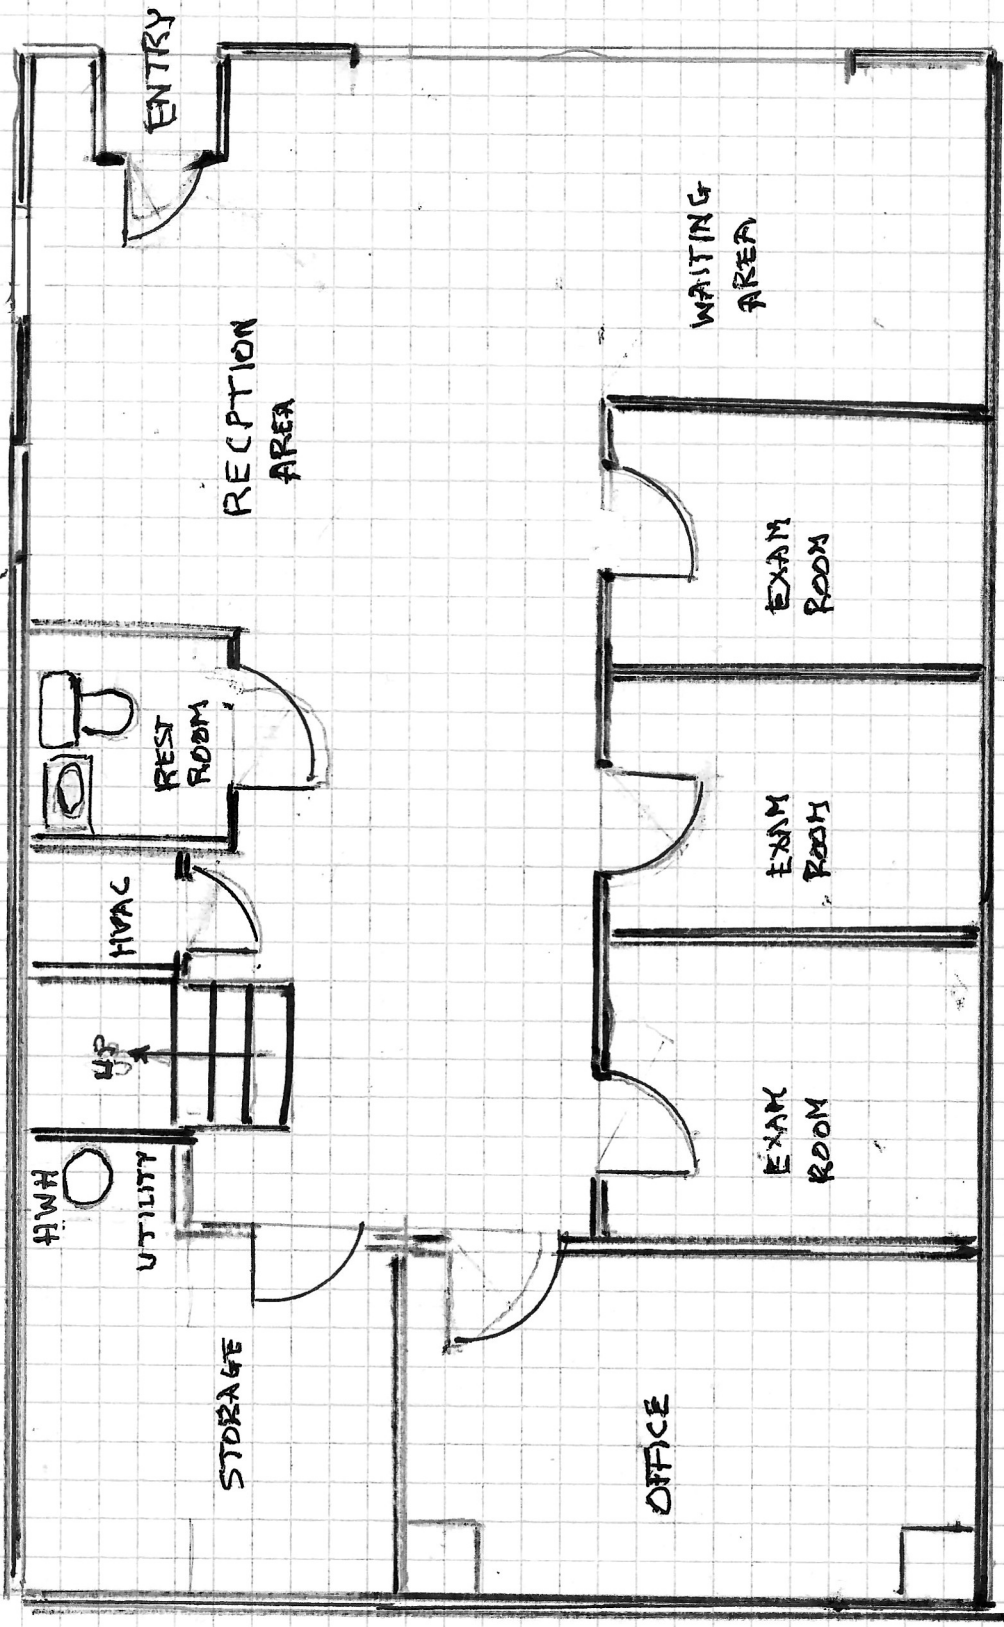

44 FT APPROX

25 FT APPROX

CONDO LAYOUT SKETCH
18534 OFFICE PARK DR