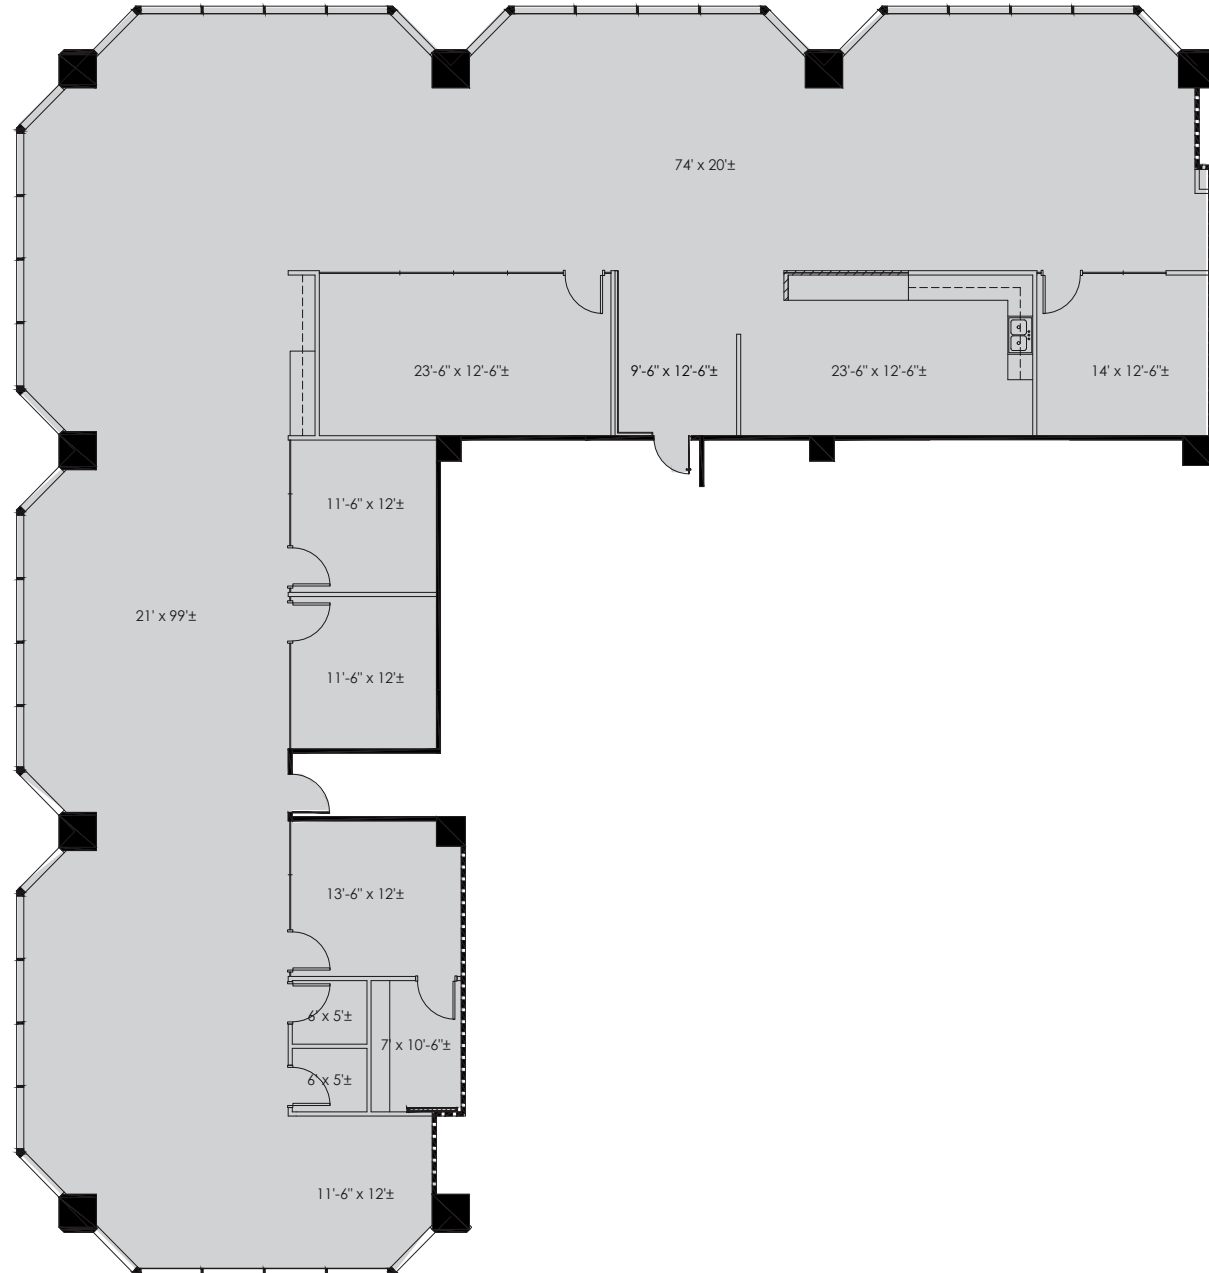

COLLINS
PLAZA

SUITE 525 | 6,623 RSF

**FOR INFORMATION
CONTACT:**

ERIC DELL
SENIOR ASSOCIATE
+1 214 208 2121
eric.dell@cbre.com

RICK RENSI
SENIOR VICE PRESIDENT
+1 214 979 6352
rick.rensi@cbre.com