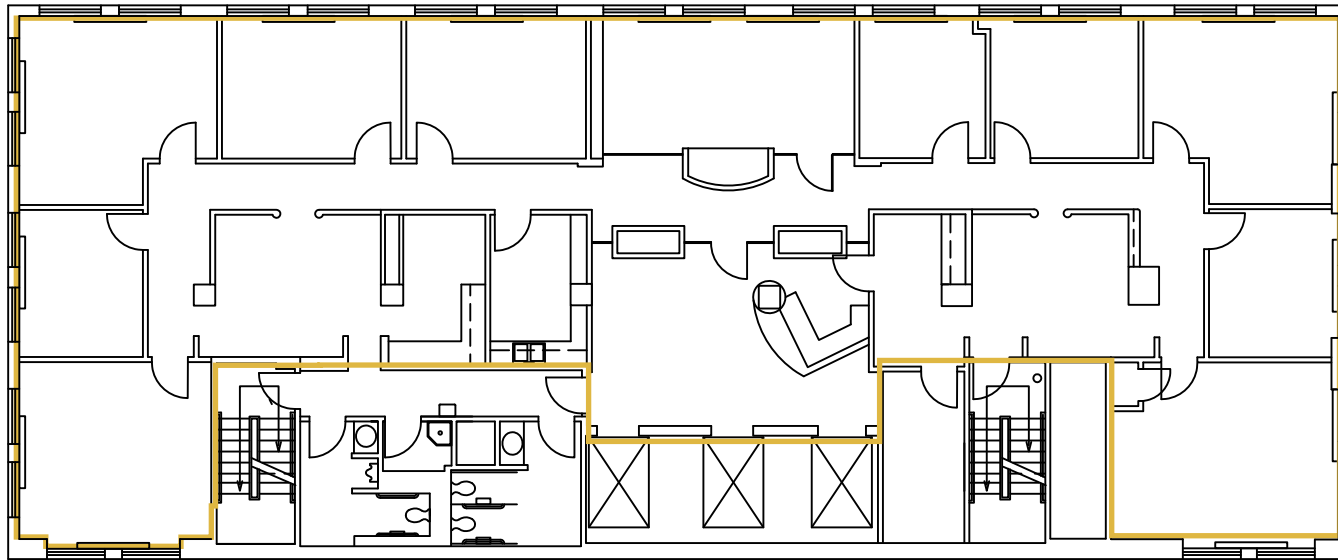

HARZFELDS BUILDING

1110 Main - Kansas City, MO 64106

 = VACANT

Suite 700
3,174 RSF

7TH FLOOR

SCALE: 1/16" = 1'-0"

 THE SKYLINE COLLECTION