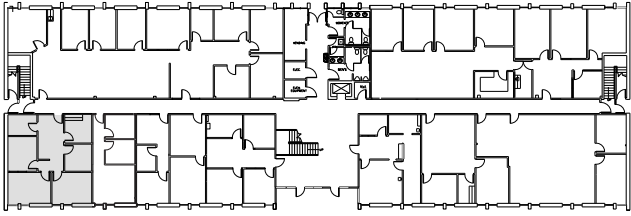

AustinOaks

Buchanan, Suite 128
First Floor
1,106 SF
Traditional Finish

Building

1

Matt Frizzell
E matt.frizzell@cushwake.com
T +1 512 814 3404

Holmes Onwukaife
E holmes.onwukaife@cushwake.com
T +1 512 439 6717