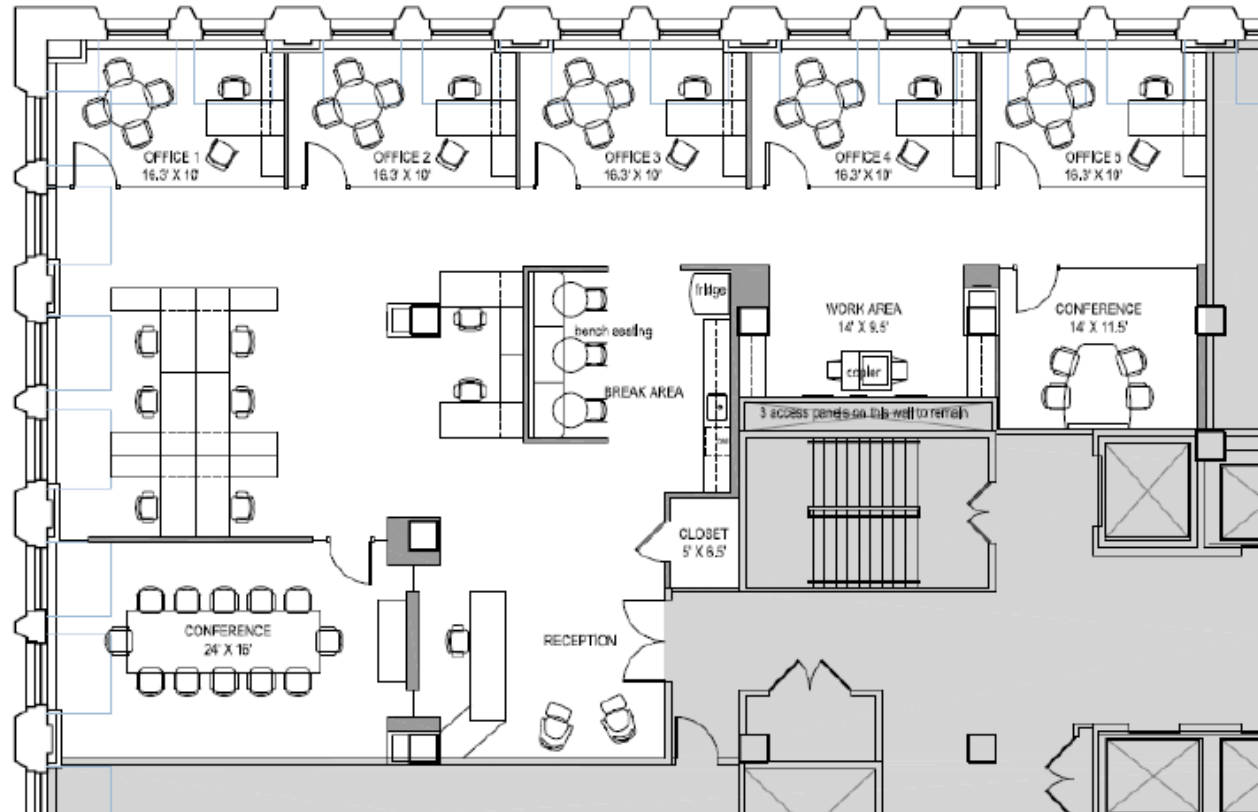

THE WRIGLEY BUILDING CHICAGO

SUITE N1150 4,195 RSF

Workplace Summary:
6 private offices
8 workstations

Currently in shell condition

Erica Marshall
708.320.0226
erica.marshall@streamrealty.com

Katie Hull
312.900.0362
katie.hull@streamrealty.com