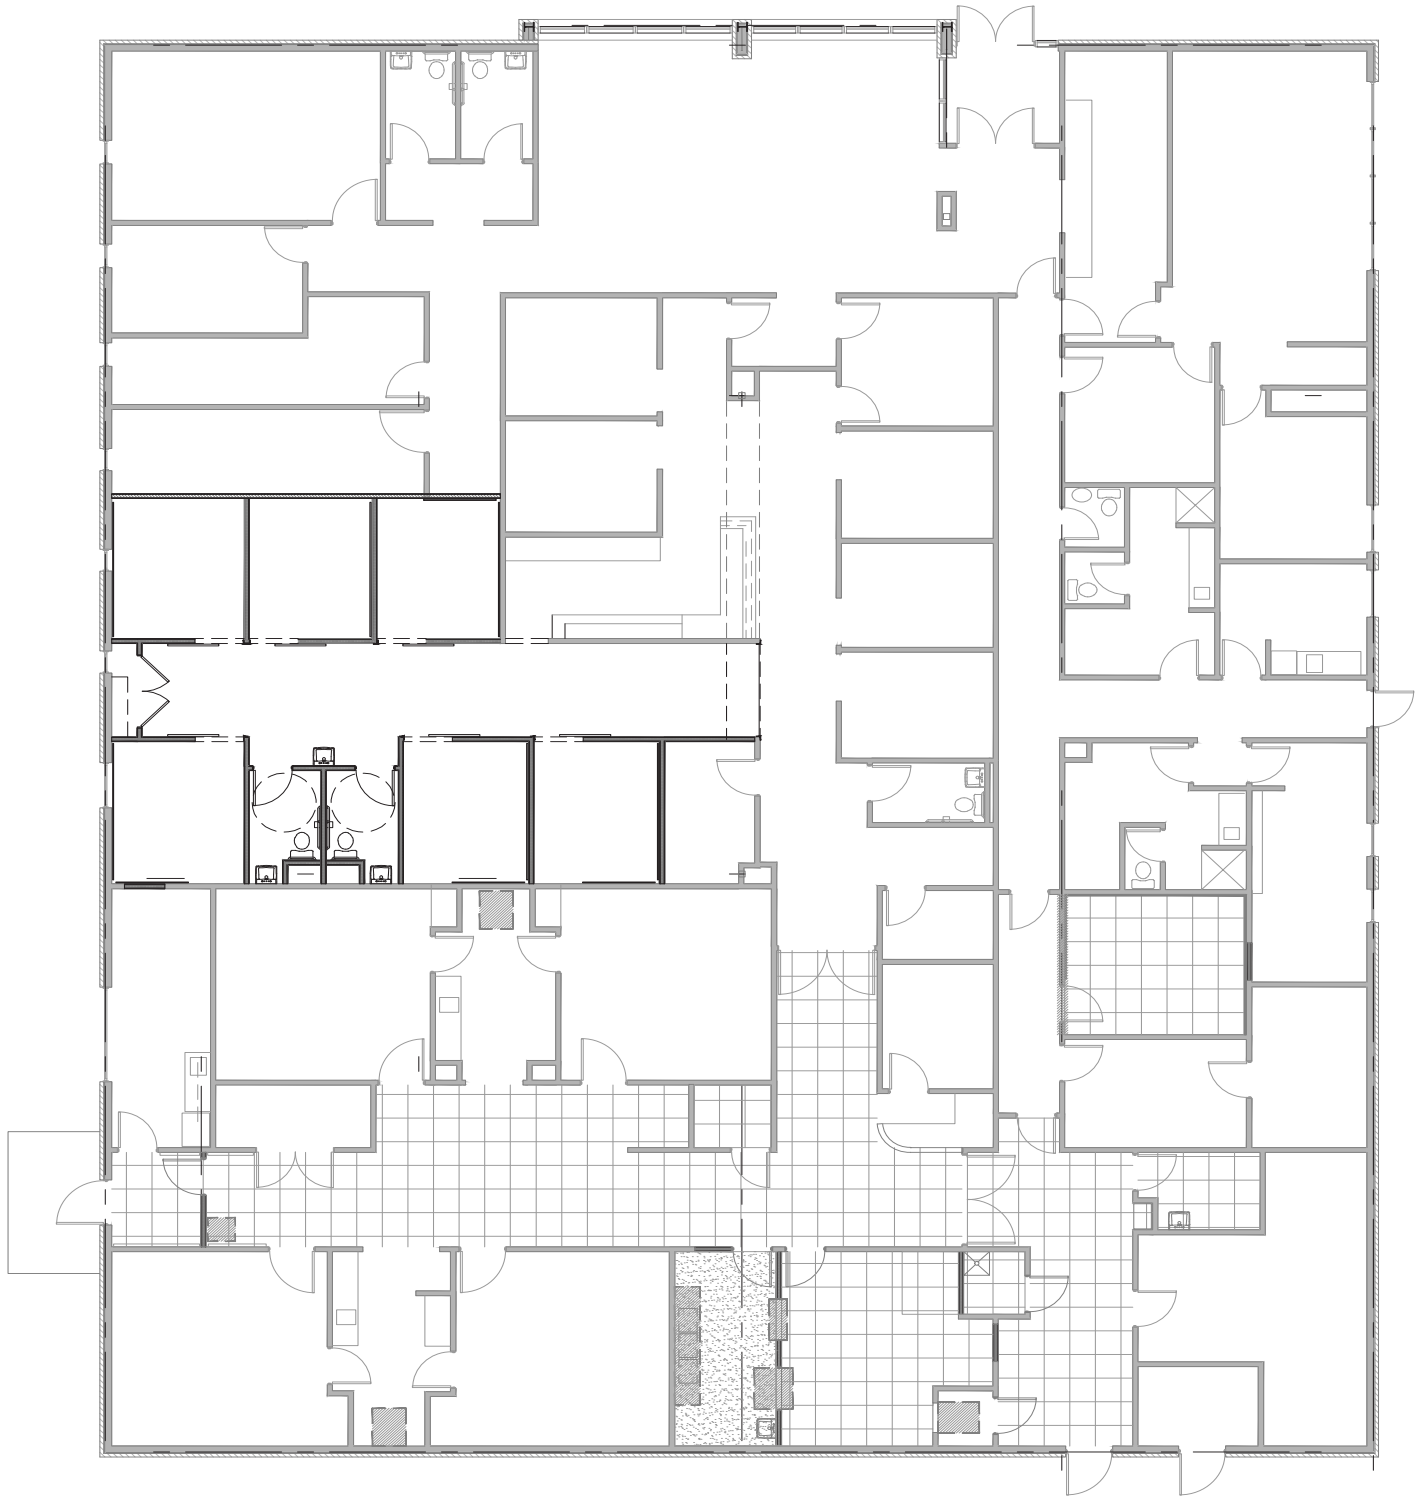

Floor plan

8651 Township Line Road
Indianapolis, IN 46260

12,681 sf

Jones Lang LaSalle Brokerage, Inc., a licensed real estate broker