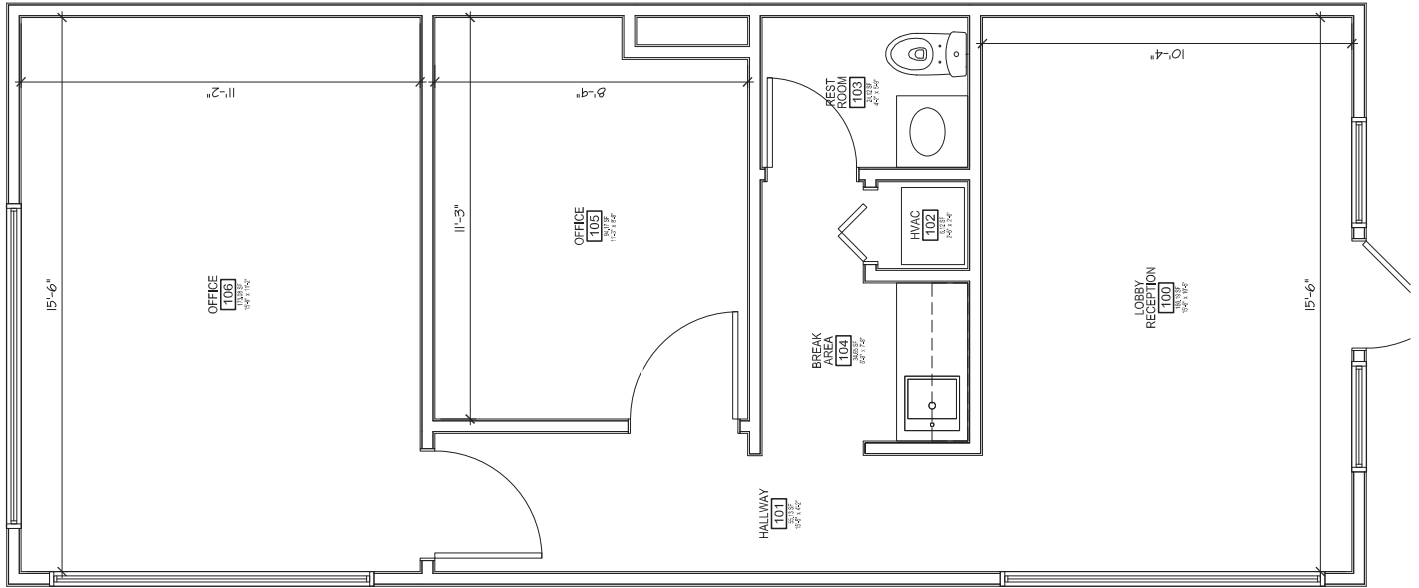

Floor Plan +/- 614 SF

422 Jacksonville Drive, Jacksonville Beach, FL ~ 904-242-2828 ~ www.strategicsites.com

Client First through Service, Knowledge and Integrity

Notice of Disclaimer: Details contained herein are believed to be correct: the information is subject to errors, omissions, price changes, or withdrawal without notice